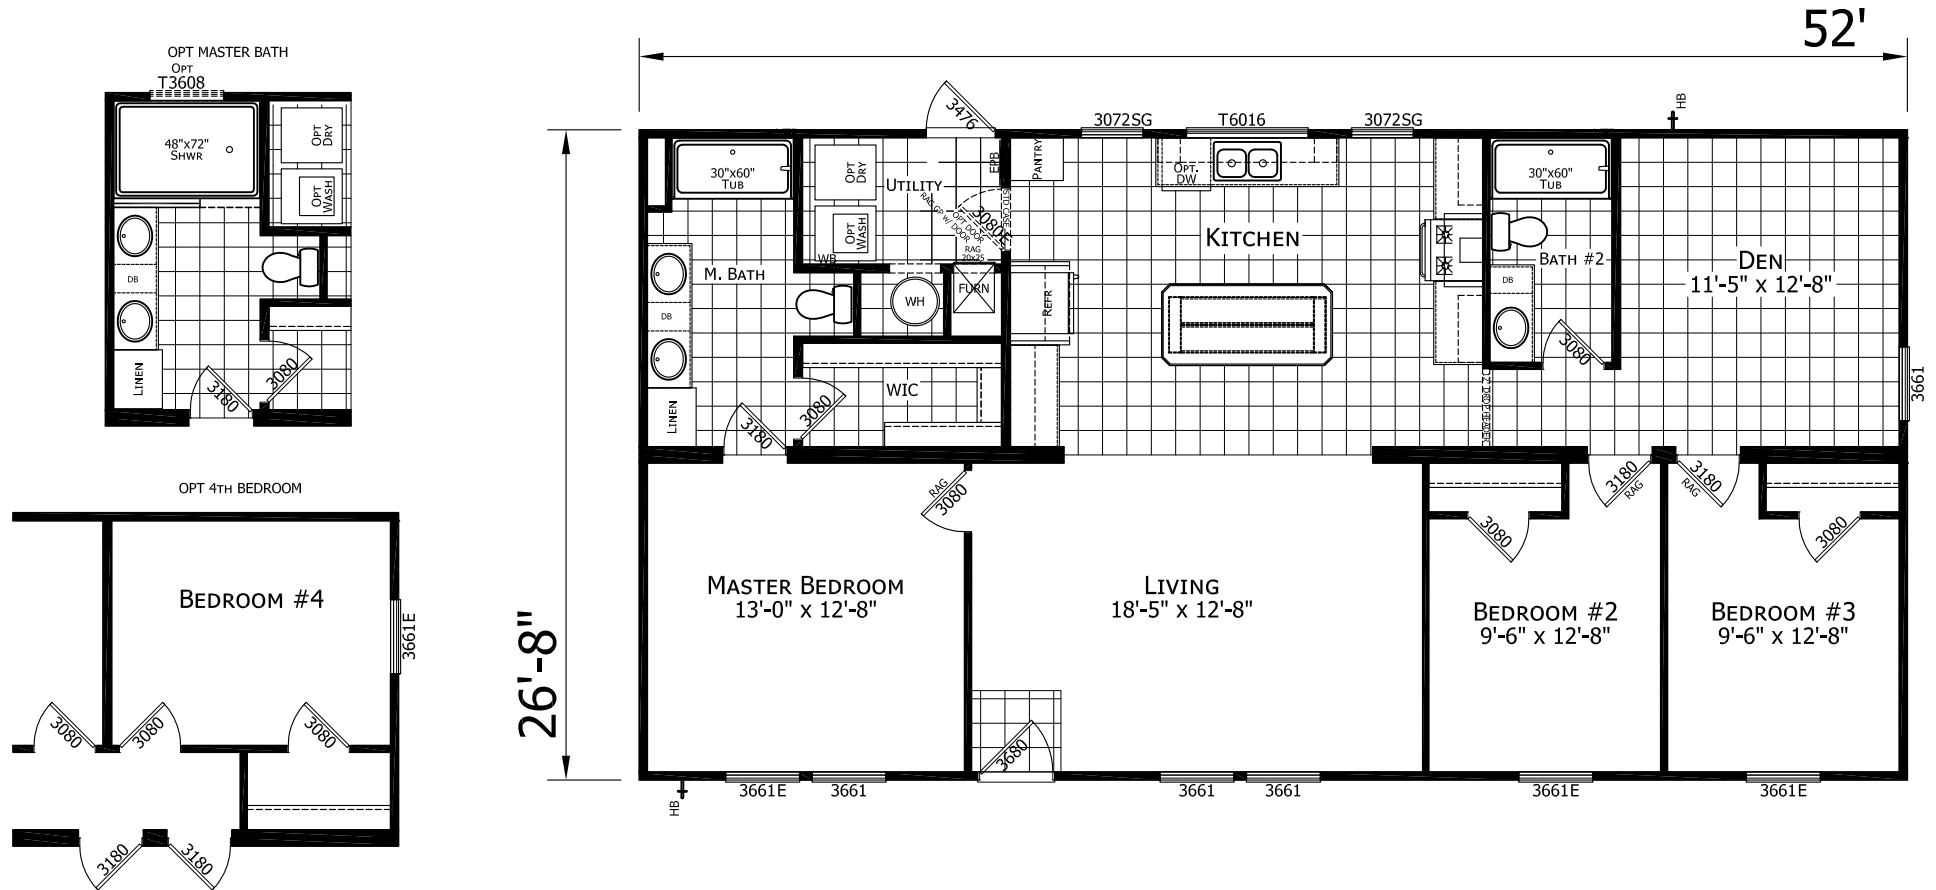

Lenoir

Dutch Elite Housing Series

1,386 SQ. FT. (Approximate) 3 Bedroom, 2 Bath

Last Updated: 12-9-24

FACTORY EXPO HOME CENTERS
 115 Titan Roberts Rd.
 Lillington, NC 27546

FBHExpo.com | 1-800-504-3238

IMPORTANT: Alta Cima Corp reserves the right to modify, cancel or substitute products or features of this event at any time without prior notice or obligation. Pictures and other promotional materials are representative and may depict or contain floor plans, square footages, elevations, options, upgrades, extra design features, decorations, floor coverings, specialty light fixtures, custom paint and wall coverings, window treatments, landscaping, sound and alarm systems, furnishings, appliances, and other designer/decorator features and amenities that are not included as part of the home and/or may not be available at all locations. Home, pricing and community information is subject to change, and homes to prior sale, at any time without notice or obligation. ©2020 Alta Cima Corp. All rights reserved.