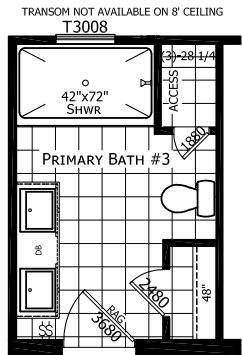

Kaufman

Ironclad Series

1,600 SQ. FT. (Approximate) 4 Bedroom, 2 Bath

Last Updated: 11-12-24

OPT 7280

CHAMPION HOMES CENTER
115 Titan Roberts Rd.
Lillington, NC 27546

FBHExpo.com | 1-800-504-3238

IMPORTANT: Champion Homes reserves the right to modify, cancel or substitute products or features of this event at any time without prior notice or obligation. Pictures and other promotional materials are representative and may depict or contain floor plans, square footages, elevations, options, upgrades, extra design features, decorations, floor coverings, specialty light fixtures, custom paint and wall coverings, window treatments, landscaping, sound and alarm systems, furnishings, appliances, and other designer/decorator features and amenities that are not included as part of the home and/or may not be available at all locations. Home, pricing and community information is subject to change, and homes to prior sale, at any time without notice or obligation. ©2020 Champion Homes. All rights reserved.