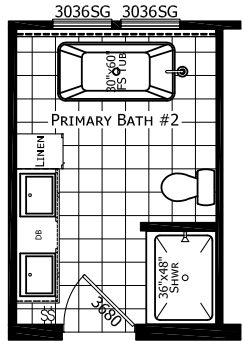

Kaufman

Ironclad Series

1,600 SQ. FT. (Approximate) 4 Bedroom, 2 Bath

Last Updated: 11-12-24

OPT 7280

CHAMPION HOMES CENTER
115 Titan Roberts Rd.
Lillington, NC 27546

FBHExpo.com | 1-800-504-3238

IMPORTANT: Champion Homes reserves the right to modify, cancel or substitute products or features of this event at any time without prior notice or obligation. Pictures and other promotional materials are representative and may depict or contain floor plans, square footages, elevations, options, upgrades, extra design features, decorations, floor coverings, specialty light fixtures, custom paint and wall coverings, window treatments, landscaping, sound and alarm systems, furnishings, appliances, and other designer/decorator features and amenities that are not included as part of the home and/or may not be available at all locations. Home, pricing and community information is subject to change, and homes to prior sale, at any time without notice or obligation. ©2020 Champion Homes. All rights reserved.