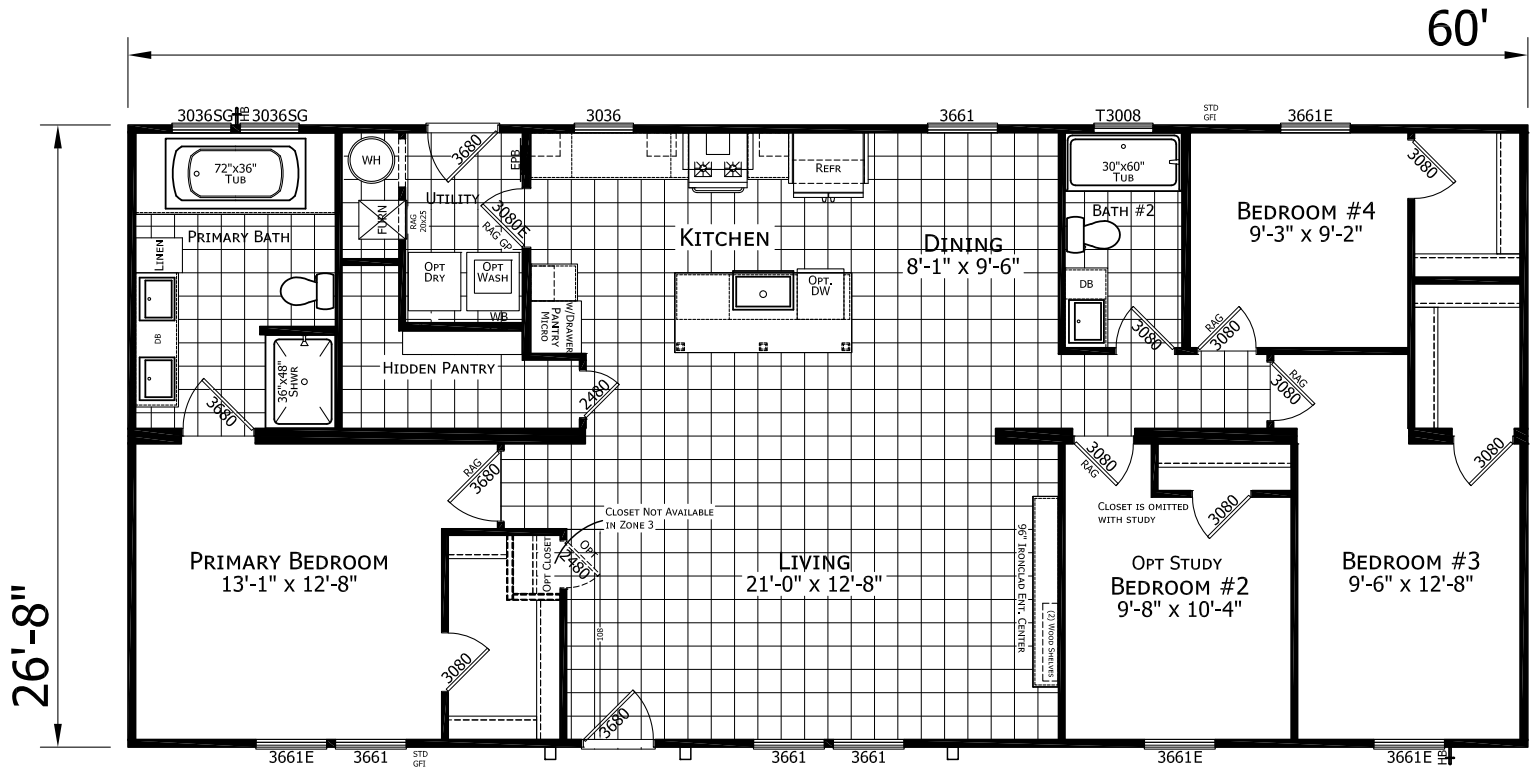

Kaufman

Ironclad Series

1,600 SQ. FT. (Approximate) 4 Bedroom, 2 Bath

Last Updated: 11-12-24

OPT 7280

CHAMPION HOMES CENTER
115 Titan Roberts Rd.
Lillington, NC 27546

FBHExpo.com | 1-800-504-3238

IMPORTANT: Champion Homes reserves the right to modify, cancel or substitute products or features of this event at any time without prior notice or obligation. Pictures and other promotional materials are representative and may depict or contain floor plans, square footages, elevations, options, upgrades, extra design features, decorations, floor coverings, specialty light fixtures, custom paint and wall coverings, window treatments, landscaping, sound and alarm systems, furnishings, appliances, and other designer/decorator features and amenities that are not included as part of the home and/or may not be available at all locations. Home, pricing and community information is subject to change, and homes to prior sale, at any time without notice or obligation. ©2020 Champion Homes. All rights reserved.