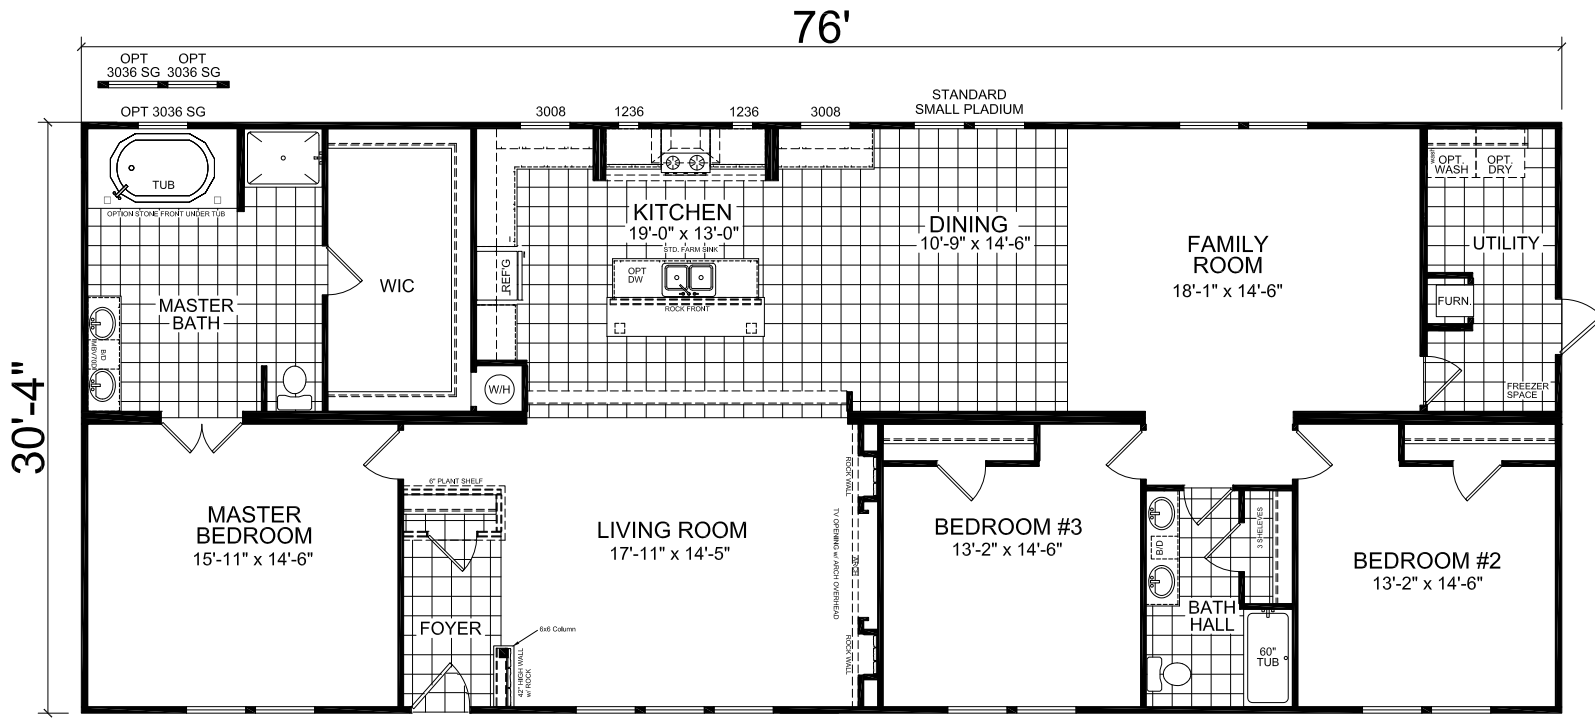

Havelock

Chateau Collection

Factory Expo

"Factory Direct Value" HOME CENTERS

3 Bedroom, 2 Bath
Approx. 2,305 Sq. Ft.

Last Updated: 12-4-15

I authorize Factory Expo Homes to build my house, per this plan.
X _____
Customer Signature/Date