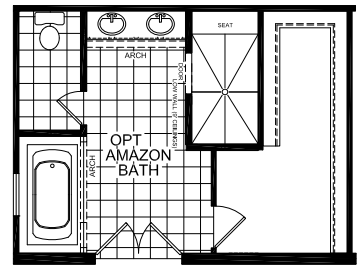

Havelock

Chateau Collection

Factory Expo

"Factory Direct Value" HOME CENTERS

3 Bedroom, 2 Bath
Approx. 2,305 Sq. Ft.

Last Updated: 12-4-15

I authorize Factory Expo Homes to build my house, per this plan.
X _____
Customer Signature/Date