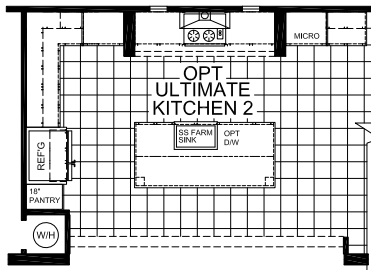

Havelock

Chateau Collection

Factory Expo

"Factory Direct Value" HOME CENTERS

3 Bedroom, 2 Bath
Approx. 2,305 Sq. Ft.

Last Updated: 12-4-15

I authorize Factory Expo Homes to build my house, per this plan.
X _____
Customer Signature/Date