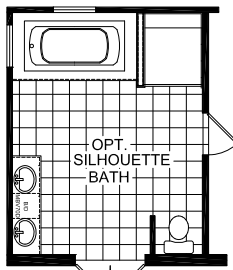

Havelock

Chateau Collection

Factory Expo

"Factory Direct Value" HOME CENTERS

3 Bedroom, 2 Bath
Approx. 2,305 Sq. Ft.

Last Updated: 12-4-15

I authorize Factory Expo Homes to build my house, per this plan.
X _____
Customer Signature/Date