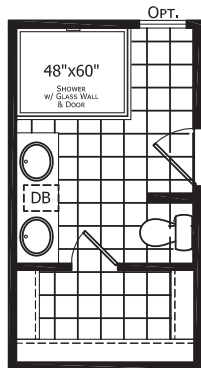

Harmony

Dutch Elite Housing Series

Factory Expo

"Factory Direct Pricing" HOME CENTERS

3 Bedroom, 2 Bath
Approx. 1,153 Sq. Ft.

Last Updated: 2-12-19

OPT. MASTER BATH #2

115 Titan Roberts Road
Lillington NC 27546