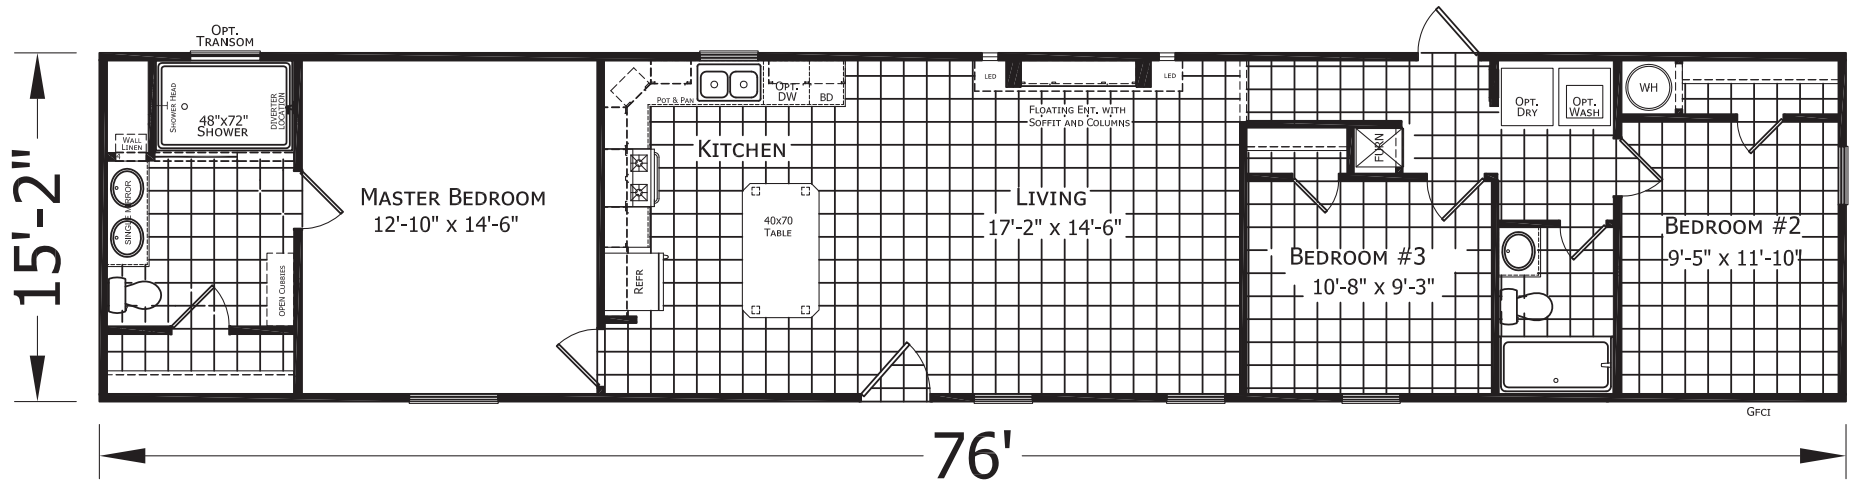

Harmony

Dutch Elite Housing Series

Factory Expo

"Factory Direct Pricing" HOME CENTERS

3 Bedroom, 2 Bath
Approx. 1,153 Sq. Ft.

Last Updated: 2-12-19

OPT. MASTER BATH #2

115 Titan Roberts Road
Lillington NC 27546