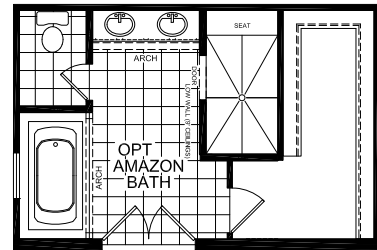

Elkin

Chateau Collection

Factory Expo

"Factory Direct Value" HOME CENTERS

3 Bedroom, 2 Bath
Approx. 2,026 Sq. Ft.

Last Updated: 12-4-15

115 Titan Roberts Road
Lillington NC 27546

For Detailed Directions See Map On Our Website