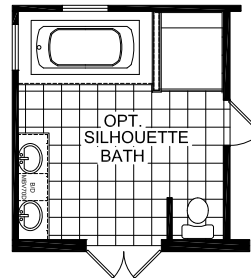

Elkin

Chateau Collection

Factory Expo

"Factory Direct Value" HOME CENTERS

3 Bedroom, 2 Bath
Approx. 2,026 Sq. Ft.

Last Updated: 12-4-15

115 Titan Roberts Road
Lillington NC 27546

For Detailed Directions See Map On Our Website