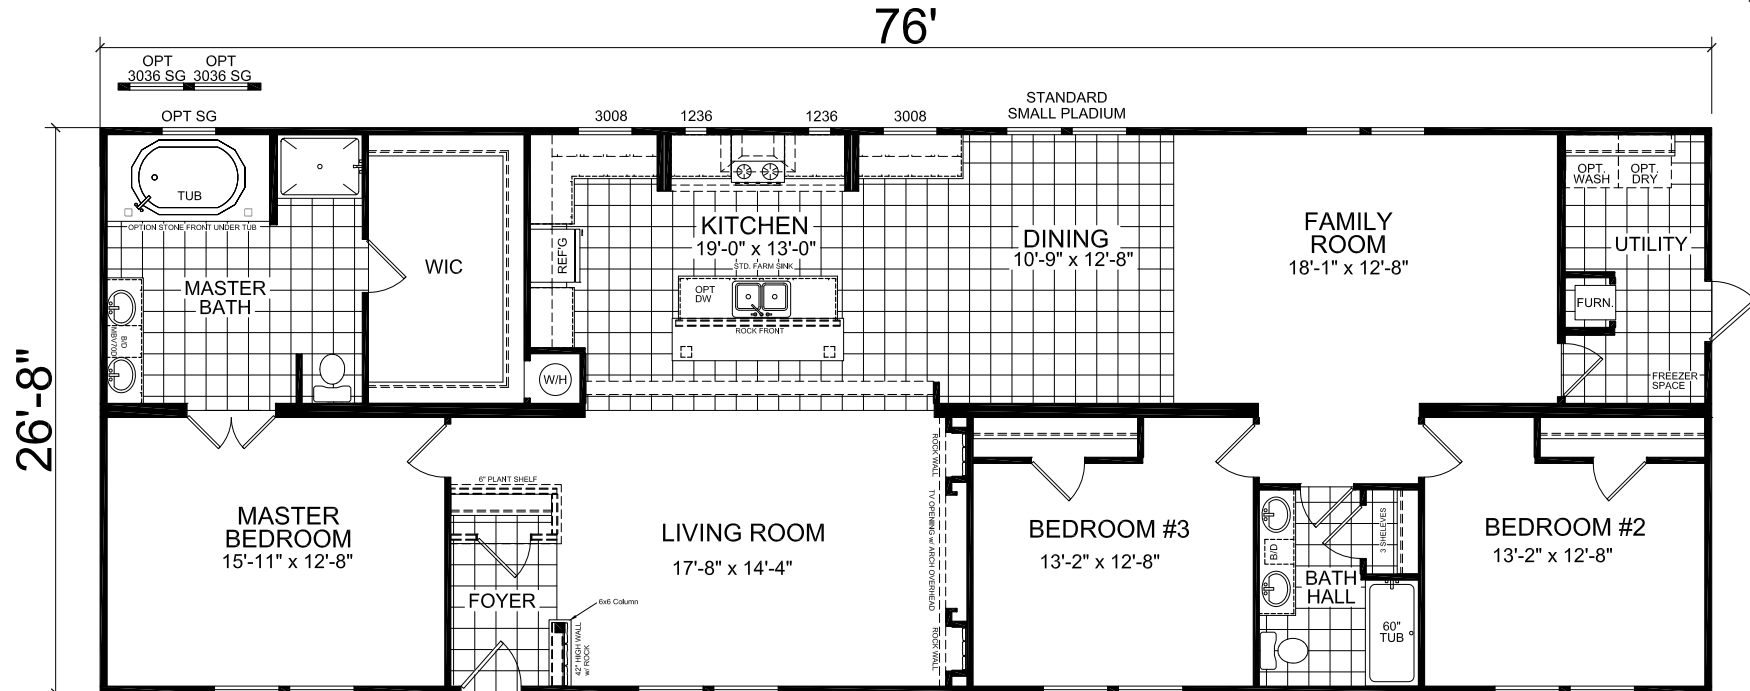

Elkin

Chateau Collection

Factory Expo

"Factory Direct Value" HOME CENTERS

3 Bedroom, 2 Bath
Approx. 2,026 Sq. Ft.

Last Updated: 12-4-15

115 Titan Roberts Road
Lillington NC 27546

For Detailed Directions See Map On Our Website