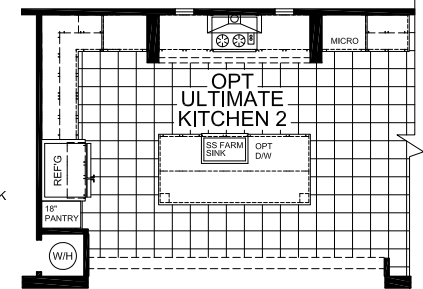

Elkin

Chateau Collection

Factory Expo

"Factory Direct Value" HOME CENTERS

3 Bedroom, 2 Bath
Approx. 2,026 Sq. Ft.

Last Updated: 12-4-15

115 Titan Roberts Road
Lillington NC 27546

For Detailed Directions See Map On Our Website