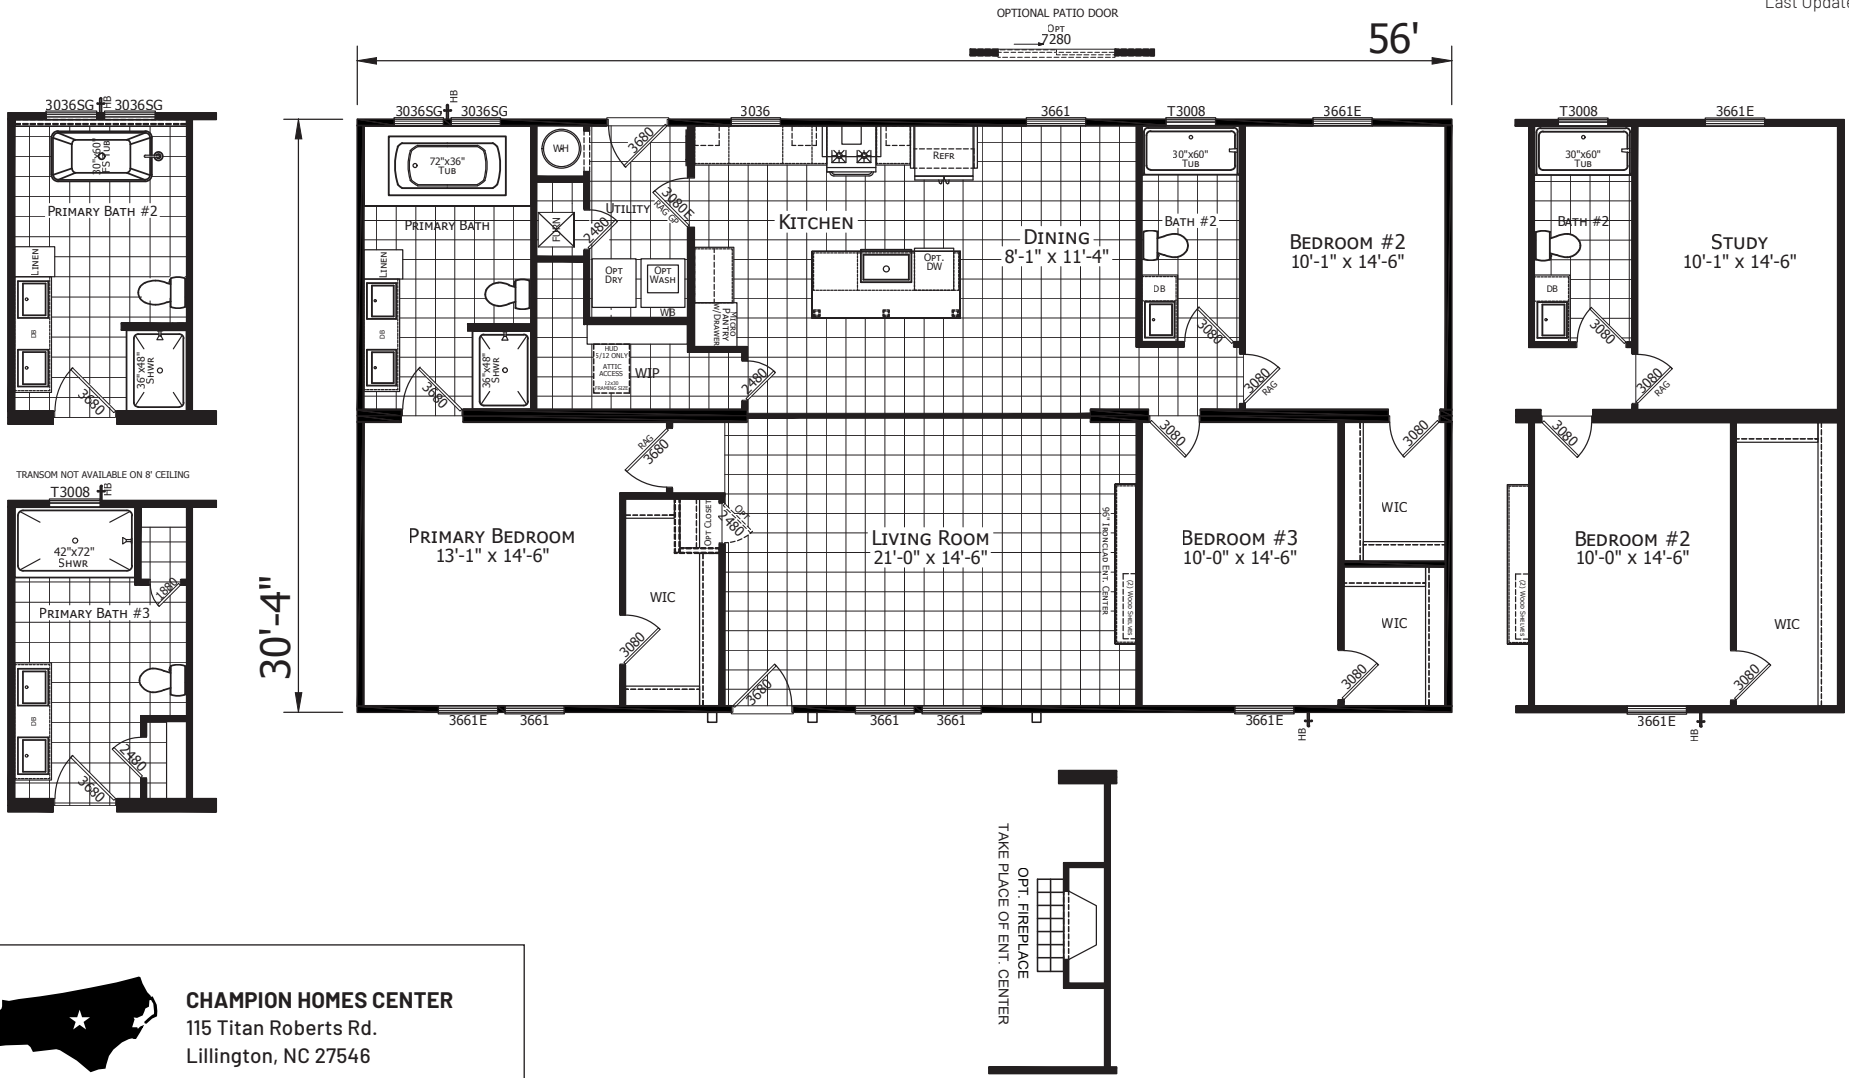

# Capstan

Ironclad Series

1,699 SQ. FT. (Approximate) 3 Bedroom, 2 Bath

Last Updated: 11-12-24

**CHAMPION HOMES CENTER**  
 115 Titan Roberts Rd.  
 Lillington, NC 27546

**FBHExpo.com | 1-800-504-3238**

**IMPORTANT:** Champion Homes reserves the right to modify, cancel or substitute products or features of this event at any time without prior notice or obligation. Pictures and other promotional materials are representative and may depict or contain floor plans, square footages, elevations, options, upgrades, extra design features, decorations, floor coverings, specialty light fixtures, custom paint and wall coverings, window treatments, landscaping, sound and alarm systems, furnishings, appliances, and other designer/decorator features and amenities that are not included as part of the home and/or may not be available at all locations. Home, pricing and community information is subject to change, and homes to prior sale, at any time without notice or obligation. ©2020 Champion Homes. All rights reserved.