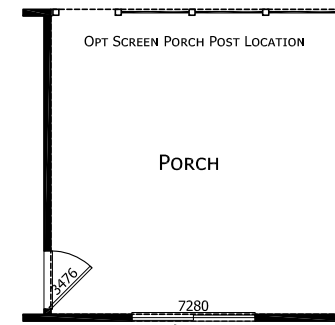

Zetto

Dutch Elite Series

2,305 SQ. FT. (Approximate) 4 Bedroom, 2 Bath

Last Updated: 12-9-24

FACTORY SELECT HOMES

179 Highway 601 South
Lugoff, SC 29078

SelectMobileHomes.com | 1-800-706-1701

IMPORTANT: Alta Cima Corp reserves the right to modify, cancel or substitute products or features of this event at any time without prior notice or obligation. Pictures and other promotional materials are representative and may depict or contain floor plans, square footages, elevations, options, upgrades, extra design features, decorations, floor coverings, specialty light fixtures, custom paint and wall coverings, window treatments, landscaping, sound and alarm systems, furnishings, appliances, and other designer/decorator features and amenities that are not included as part of the home and/or may not be available at all locations. Home, pricing and community information is subject to change, and homes to prior sale, at any time without notice or obligation. ©2020 Alta Cima Corp. All rights reserved.