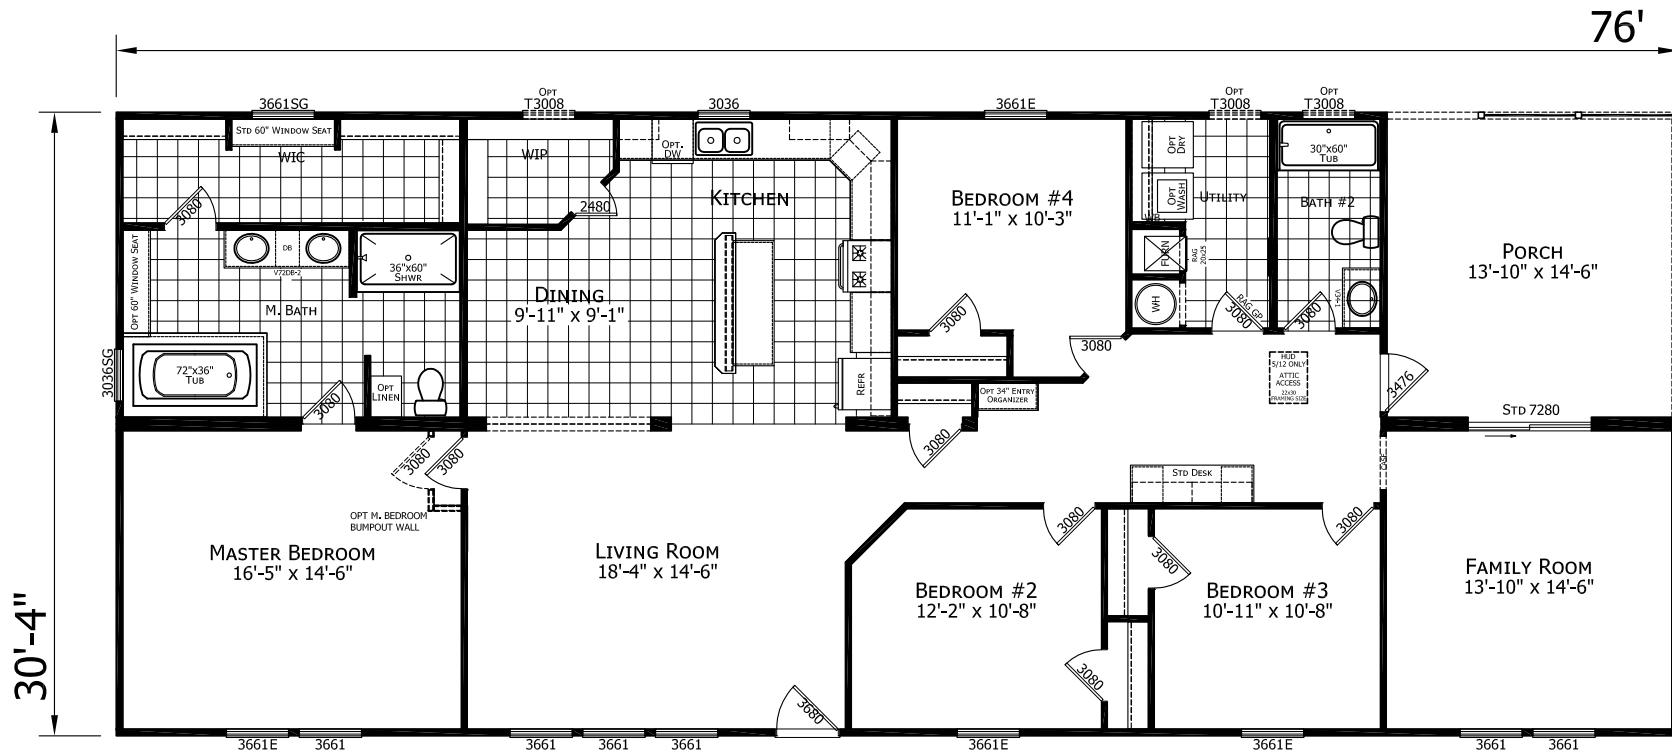

Zetto

Dutch Elite Series

2,305 SQ. FT. (Approximate) 4 Bedroom, 2 Bath

Last Updated: 12-9-24

FACTORY SELECT HOMES

179 Highway 601 South
Lugoff, SC 29078

SelectMobileHomes.com | 1-800-706-1701

IMPORTANT: Alta Cima Corp reserves the right to modify, cancel or substitute products or features of this event at any time without prior notice or obligation. Pictures and other promotional materials are representative and may depict or contain floor plans, square footages, elevations, options, upgrades, extra design features, decorations, floor coverings, specialty light fixtures, custom paint and wall coverings, window treatments, landscaping, sound and alarm systems, furnishings, appliances, and other designer/decorator features and amenities that are not included as part of the home and/or may not be available at all locations. Home, pricing and community information is subject to change, and homes to prior sale, at any time without notice or obligation. ©2020 Alta Cima Corp. All rights reserved.