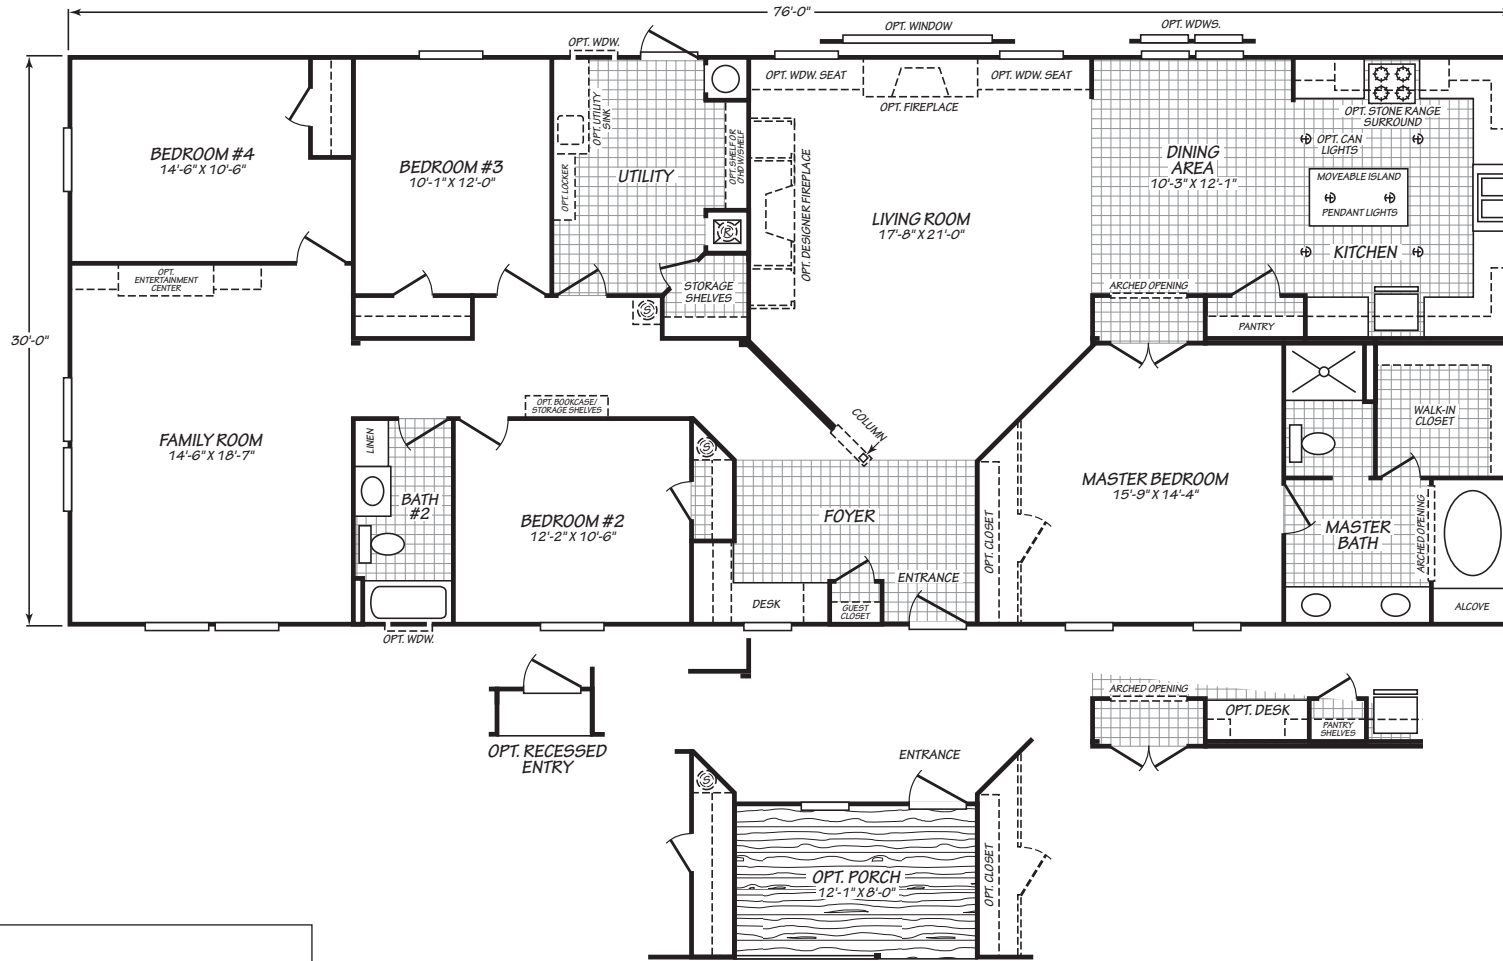

Woodrow

Eagle Trace II Series

2,280 SQ. FT. (Approximate) 4 Bedroom, 2 Bath

Last Updated: 12-7-20

FACTORY SELECT HOMES
179 Highway 601 South
Lugoff, SC 29078

SelectMobileHomes.com | 1-800-706-1701

IMPORTANT: Alta Cima Corp reserves the right to modify, cancel or substitute products or features of this event at any time without prior notice or obligation. Pictures and other promotional materials are representative and may depict or contain floor plans, square footages, elevations, options, upgrades, extra design features, decorations, floor coverings, specialty light fixtures, custom paint and wall coverings, window treatments, landscaping, sound and alarm systems, furnishings, appliances, and other designer/decorator features and amenities that are not included as part of the home and/or may not be available at all locations. Home, pricing and community information is subject to change, and homes to prior sale, at any time without notice or obligation. ©2020 Alta Cima Corp. All rights reserved.