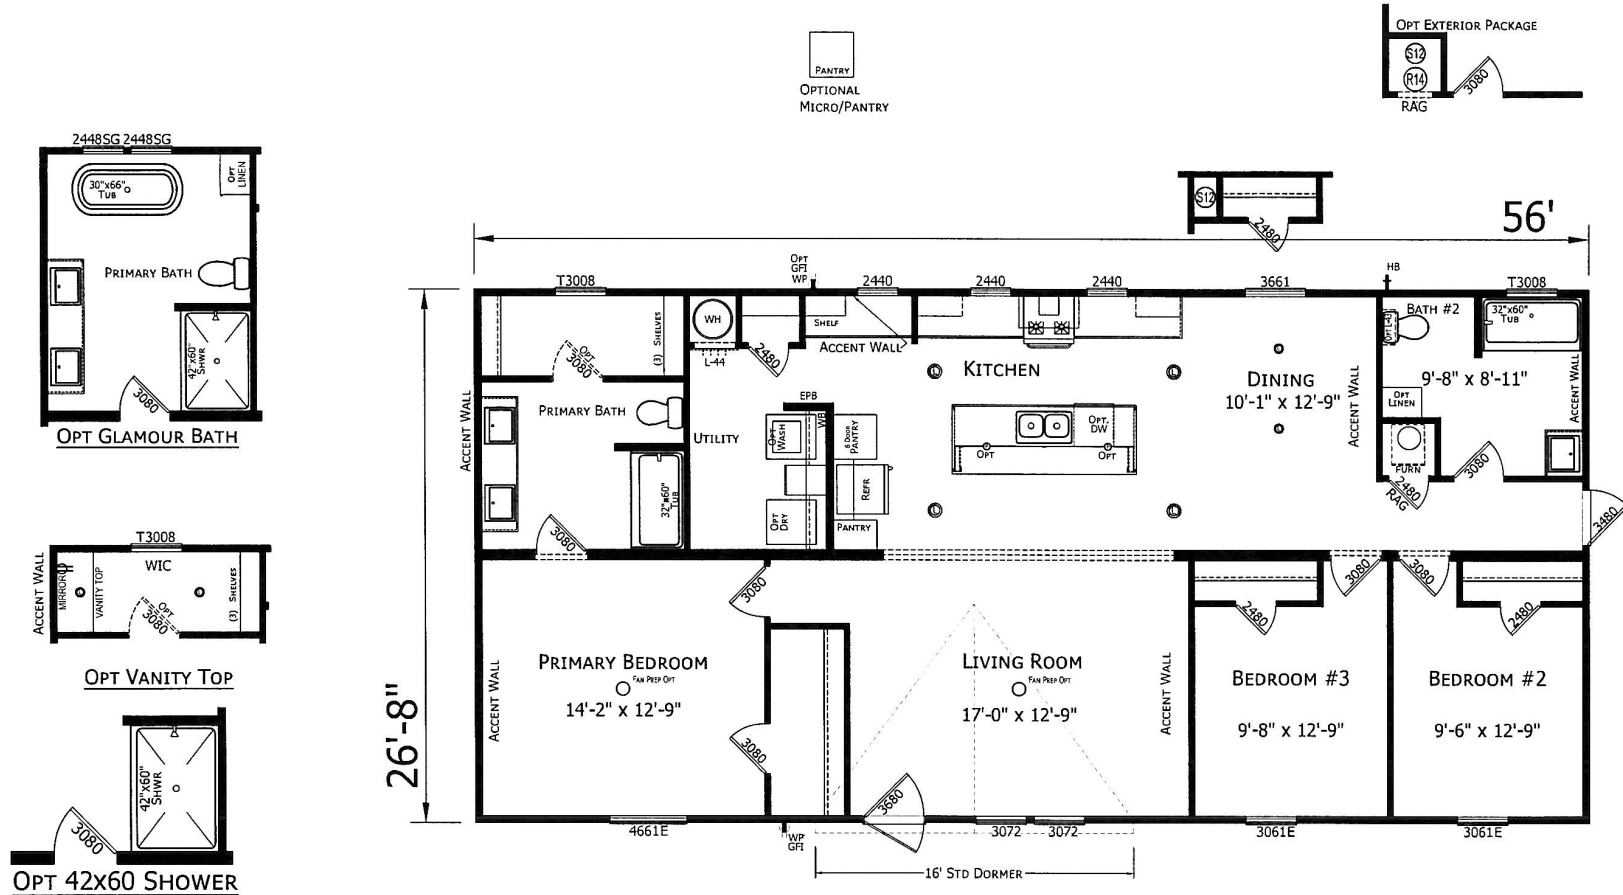

# Willett

Embrace Ultra Series

1,493 SQ. FT. (Approximate) 3 Bedroom, 2 Bath

Last Updated: 6-12-24

**FACTORY SELECT HOMES**  
179 Highway 601 South  
Lugoff, SC 29078

SelectMobileHomes.com | 1-800-706-1701