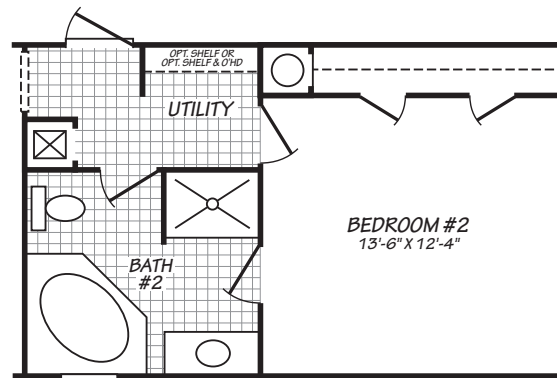

# Wildewood

Barrington Premiere Series

1,140 SQ. FT. (Approximate) 3 Bedroom, 2 Bath

Last Updated: 12-4-20

ALTERNATE TWO BEDROOM W/BATH OPT. #2

ALTERNATE TWO BEDROOM W/OPT. GLAMOUR BATH

ALTERNATE TWO BEDROOM