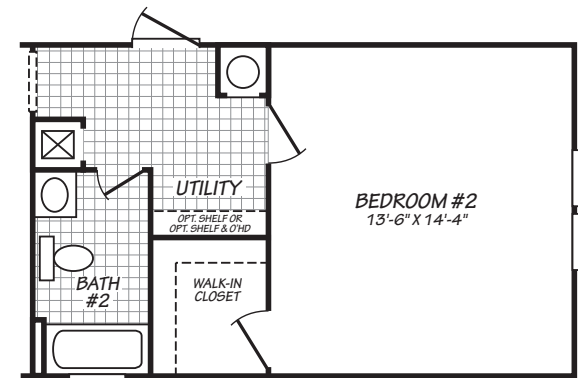

# Wildewood

Barrington Premiere Series

1,140 SQ. FT. (Approximate) 3 Bedroom, 2 Bath

Last Updated: 12-4-20

ALTERNATE TWO BEDROOM W/BATH OPT. #2

ALTERNATE TWO BEDROOM W/OPT. GLAMOUR BATH

ALTERNATE TWO BEDROOM