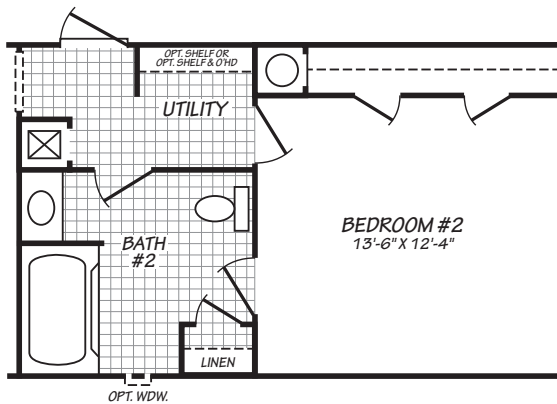

# Wildewood

Barrington Premiere Series

1,140 SQ. FT. (Approximate) 3 Bedroom, 2 Bath

Last Updated: 12-4-20

ALTERNATE TWO BEDROOM W/BATH OPT. #2

ALTERNATE TWO BEDROOM W/OPT. GLAMOUR BATH

ALTERNATE TWO BEDROOM