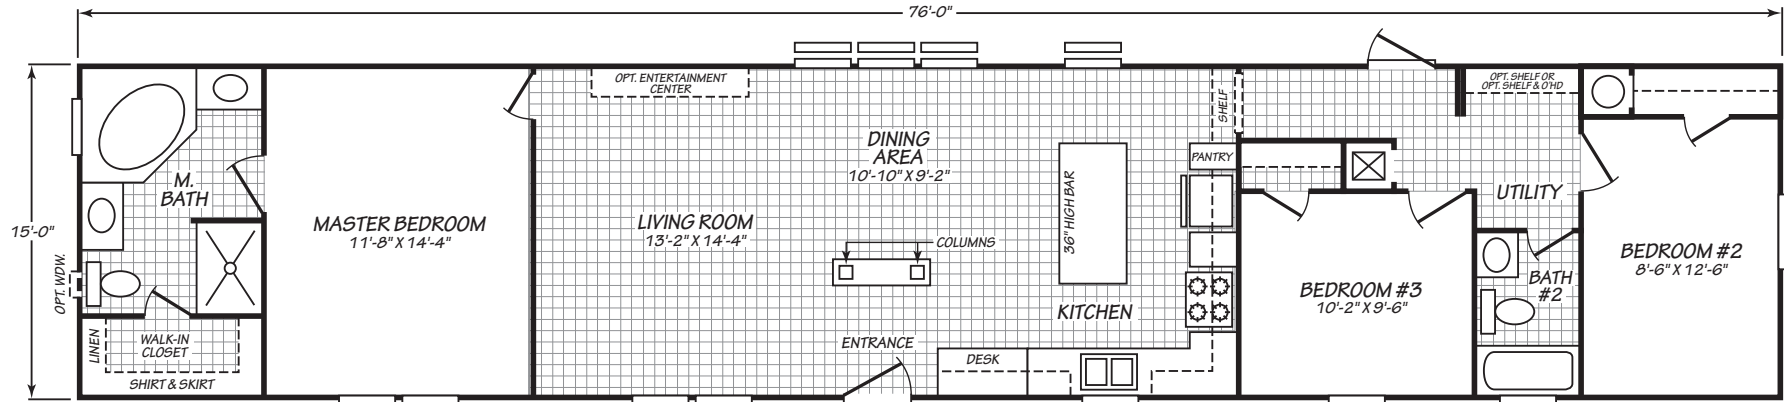

# Wildewood

Barrington Premiere Series

1,140 SQ. FT. (Approximate) 3 Bedroom, 2 Bath

Last Updated: 12-4-20

ALTERNATE TWO BEDROOM W/BATH OPT. #2

ALTERNATE TWO BEDROOM W/OPT. GLAMOUR BATH

ALTERNATE TWO BEDROOM