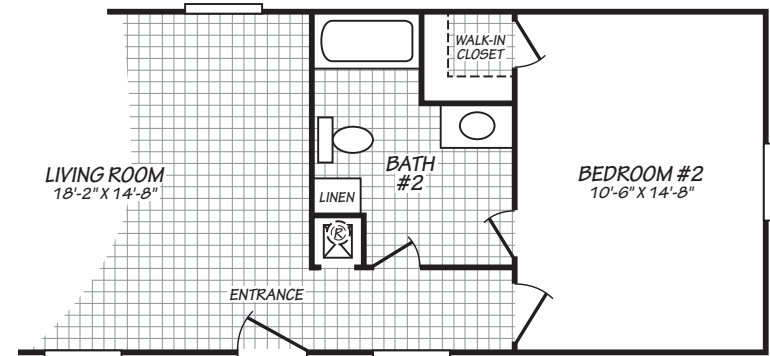

Whaley

Pinnacle Series

1,140 SQ. FT. (Approximate) 3 Bedroom, 2 Bath

Last Updated: 6-29-23

ALT. 2 BEDROOM

FACTORY SELECT HOMES
179 Highway 601 South
Lugoff, SC 29078

SelectMobileHomes.com | 1-800-706-1701

IMPORTANT: Alta Cima Corp reserves the right to modify, cancel or substitute products or features of this event at any time without prior notice or obligation. Pictures and other promotional materials are representative and may depict or contain floor plans, square footages, elevations, options, upgrades, extra design features, decorations, floor coverings, specialty light fixtures, custom paint and wall coverings, window treatments, landscaping, sound and alarm systems, furnishings, appliances, and other designer/decorator features and amenities that are not included as part of the home and/or may not be available at all locations. Home, pricing and community information is subject to change, and homes to prior sale, at any time without notice or obligation. ©2020 Alta Cima Corp. All rights reserved.