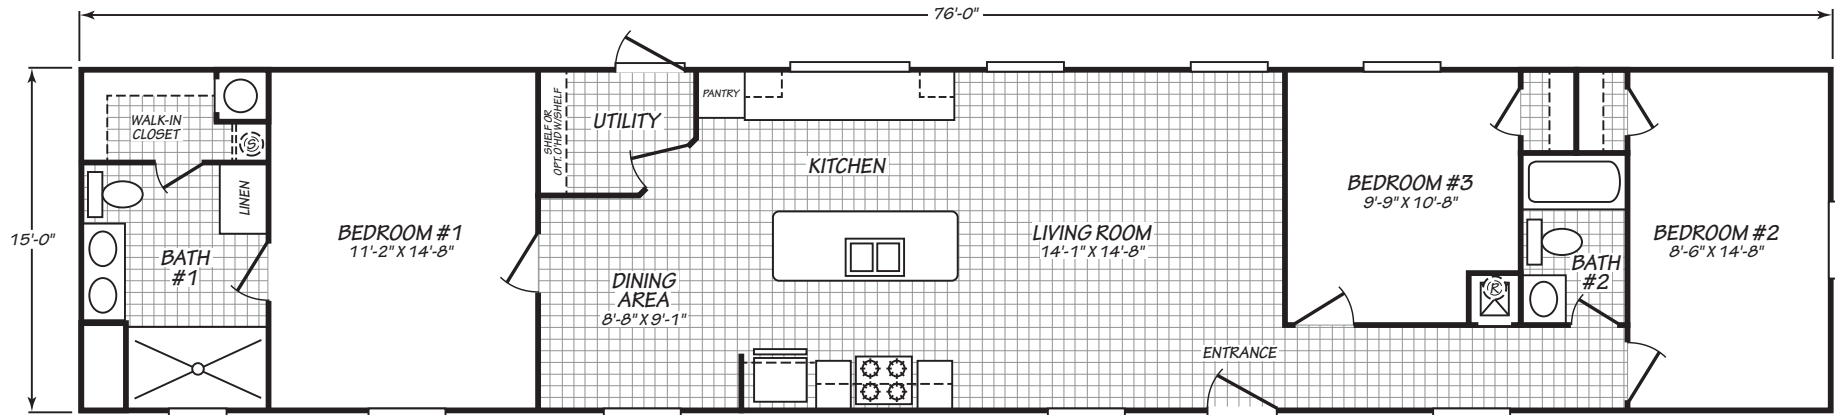

Whaley

Pinnacle Series

1,140 SQ. FT. (Approximate) 3 Bedroom, 2 Bath

Last Updated: 6-29-23

ALT. 2 BEDROOM

FACTORY SELECT HOMES
179 Highway 601 South
Lugoff, SC 29078

SelectMobileHomes.com | 1-800-706-1701

IMPORTANT: Alta Cima Corp reserves the right to modify, cancel or substitute products or features of this event at any time without prior notice or obligation. Pictures and other promotional materials are representative and may depict or contain floor plans, square footages, elevations, options, upgrades, extra design features, decorations, floor coverings, specialty light fixtures, custom paint and wall coverings, window treatments, landscaping, sound and alarm systems, furnishings, appliances, and other designer/decorator features and amenities that are not included as part of the home and/or may not be available at all locations. Home, pricing and community information is subject to change, and homes to prior sale, at any time without notice or obligation. ©2020 Alta Cima Corp. All rights reserved.