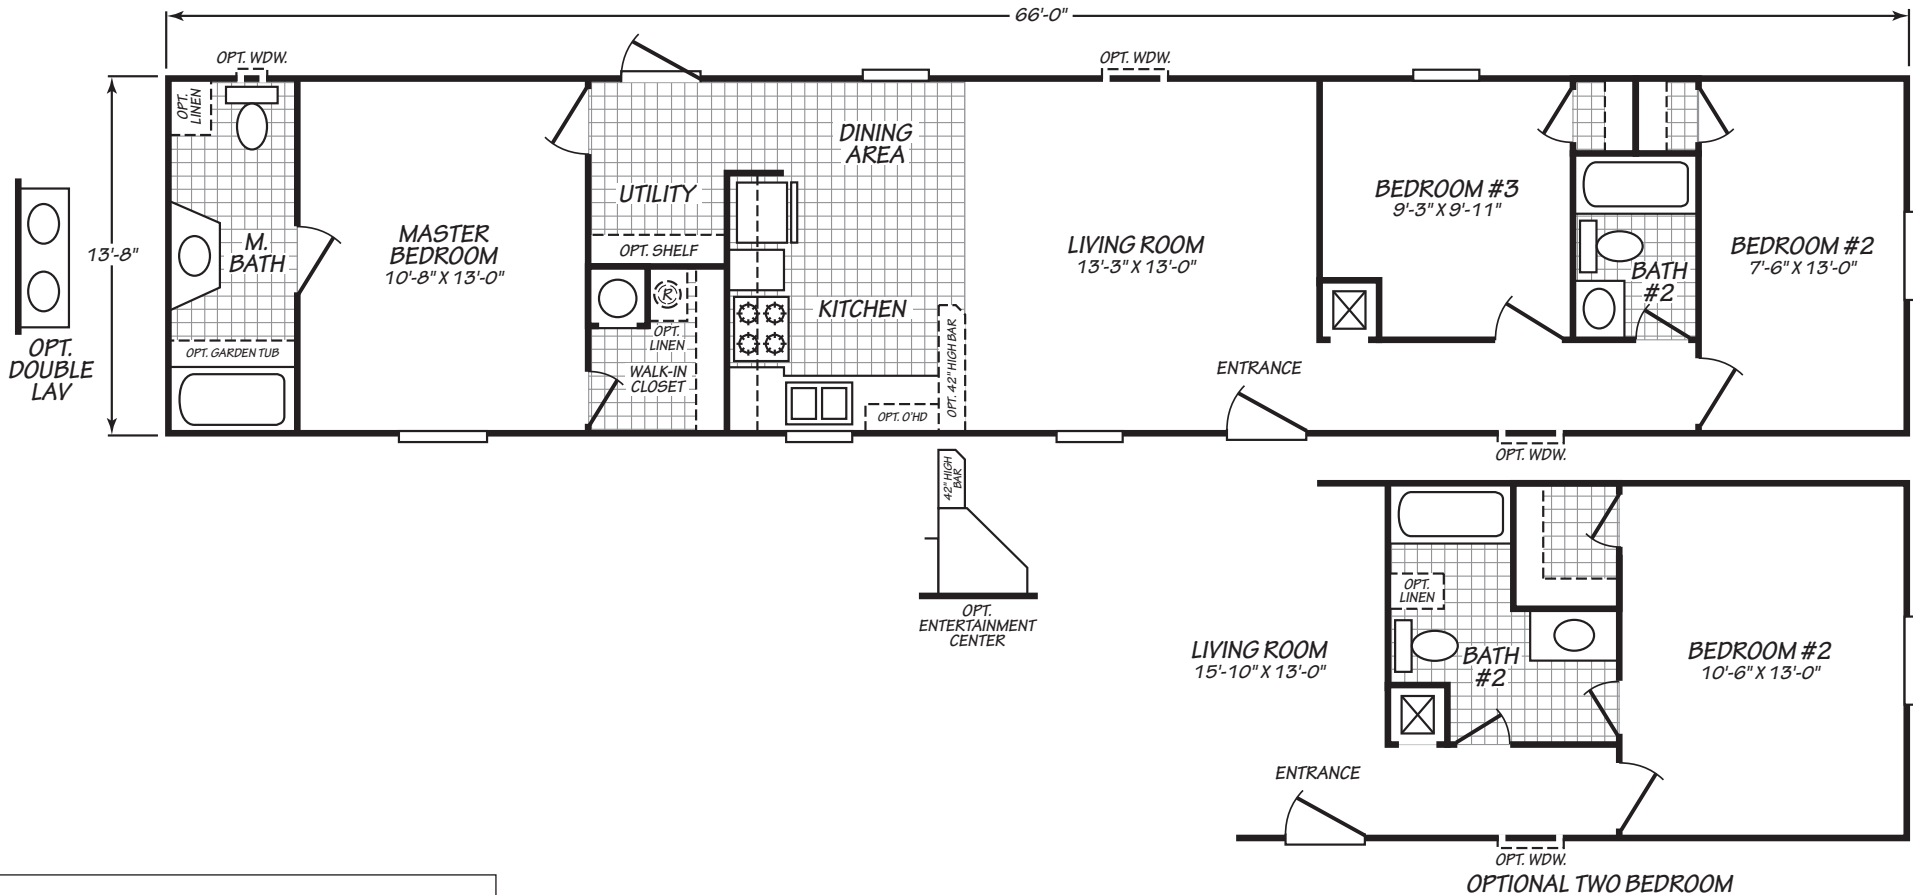

Wade Hampton

Westfield Classic Series

901 SQ. FT. (Approximate) 3 Bedroom, 2 Bath

Last Updated: 12-7-20

FACTORY SELECT HOMES
179 Highway 601 South
Lugoff, SC 29078

SelectMobileHomes.com | 1-800-706-1701

IMPORTANT: Alta Cima Corp reserves the right to modify, cancel or substitute products or features of this event at any time without prior notice or obligation. Pictures and other promotional materials are representative and may depict or contain floor plans, square footages, elevations, options, upgrades, extra design features, decorations, floor coverings, specialty light fixtures, custom paint and wall coverings, window treatments, landscaping, sound and alarm systems, furnishings, appliances, and other designer/decorator features and amenities that are not included as part of the home and/or may not be available at all locations. Home, pricing and community information is subject to change, and homes to prior sale, at any time without notice or obligation. ©2020 Alta Cima Corp. All rights reserved.