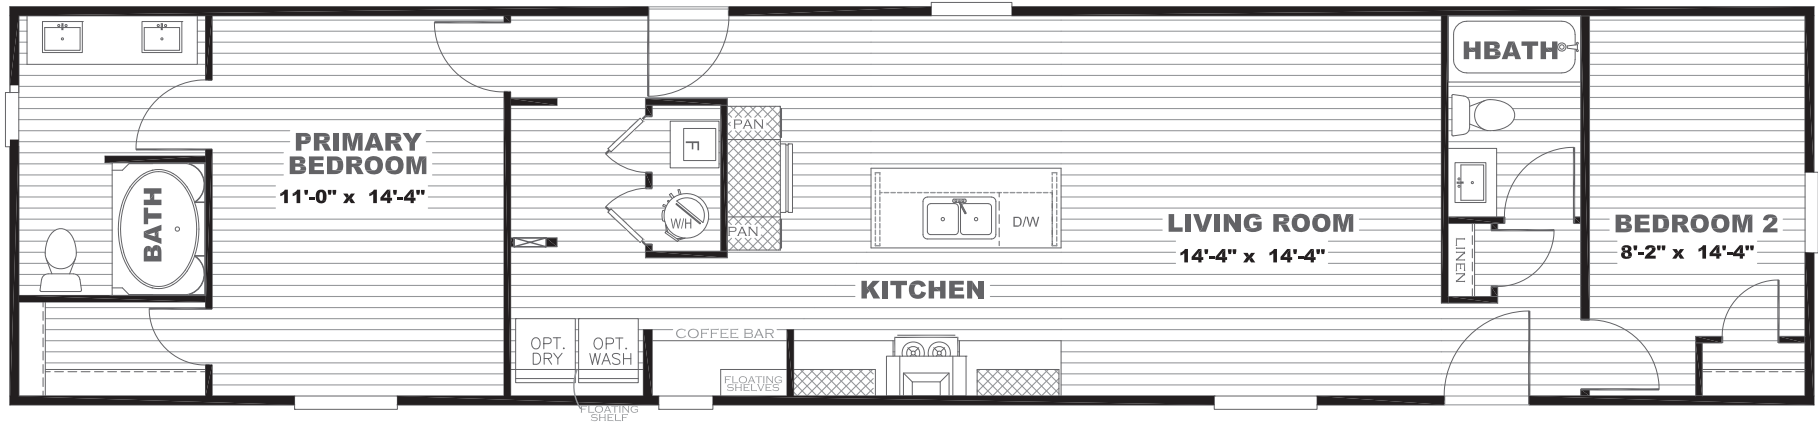

Victor

Epic Series

1,020 SQ. FT. (Approximate) 2 Bedroom, 2 Bath

Last Updated: 6-15-23

OPT EXTERIOR AIR OVERHEAD DUCTS ONLY

FACTORY SELECT HOMES
179 Highway 601 South
Lugoff, SC 29078

SelectMobileHomes.com | 1-800-706-1701