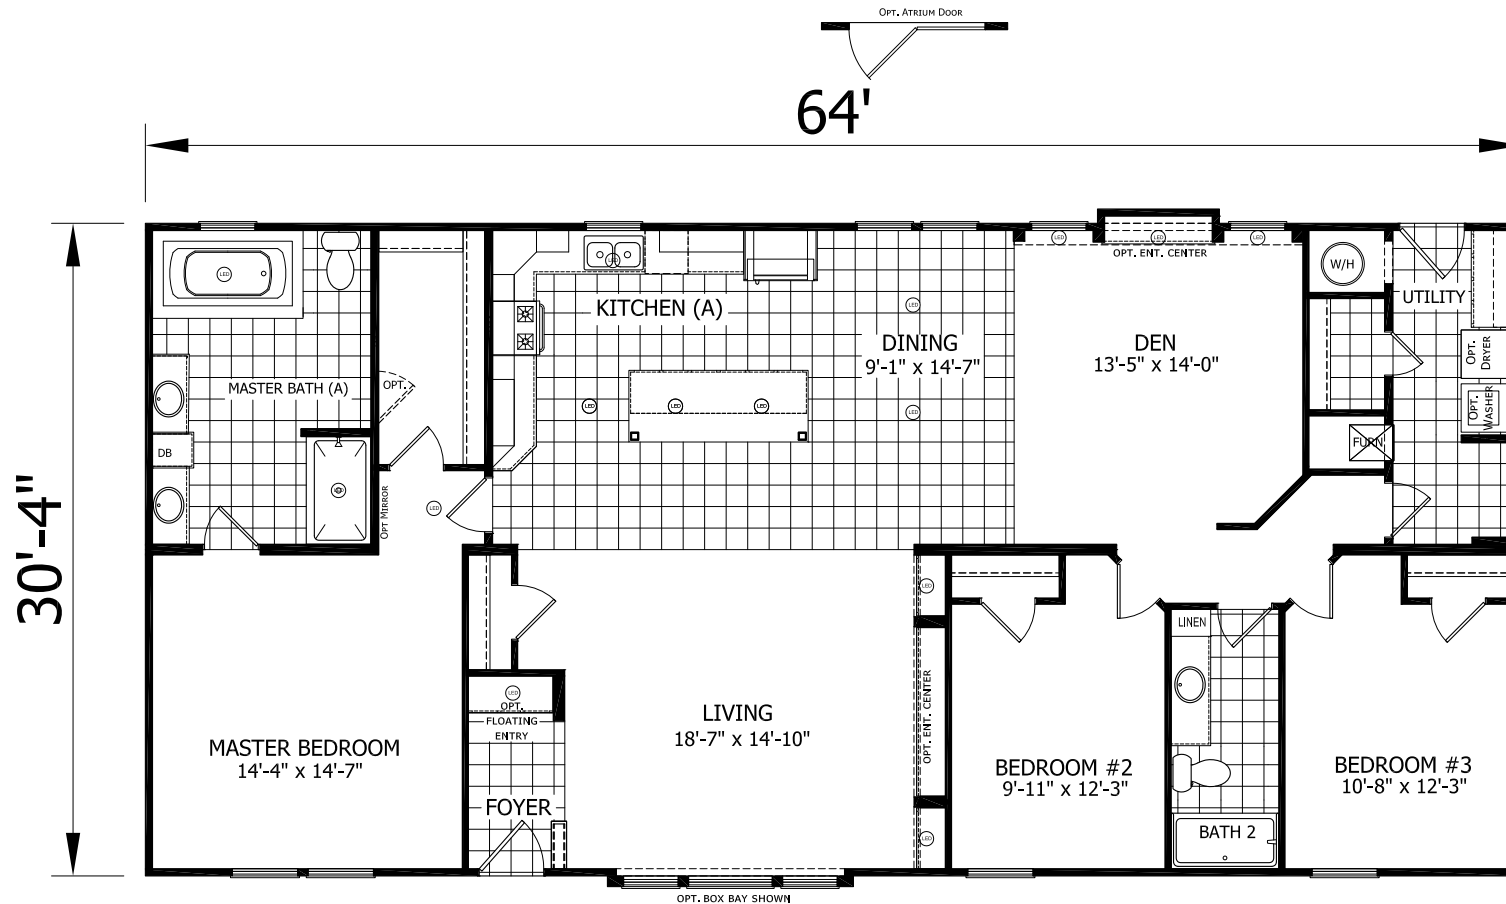

Sultana

Dutch Elite Series

1,941 SQ. FT. (Approximate) 3 Bedroom, 2 Bath

Last Updated: 6-25-21

FACTORY SELECT HOMES

179 Highway 601 South
Lugoff, SC 29078

SelectMobileHomes.com | 1-800-706-1701

IMPORTANT: Alta Cima Corp reserves the right to modify, cancel or substitute products or features of this event at any time without prior notice or obligation. Pictures and other promotional materials are representative and may depict or contain floor plans, square footages, elevations, options, upgrades, extra design features, decorations, floor coverings, specialty light fixtures, custom paint and wall coverings, window treatments, landscaping, sound and alarm systems, furnishings, appliances, and other designer/decorator features and amenities that are not included as part of the home and/or may not be available at all locations. Home, pricing and community information is subject to change, and homes to prior sale, at any time without notice or obligation. ©2020 Alta Cima Corp. All rights reserved.