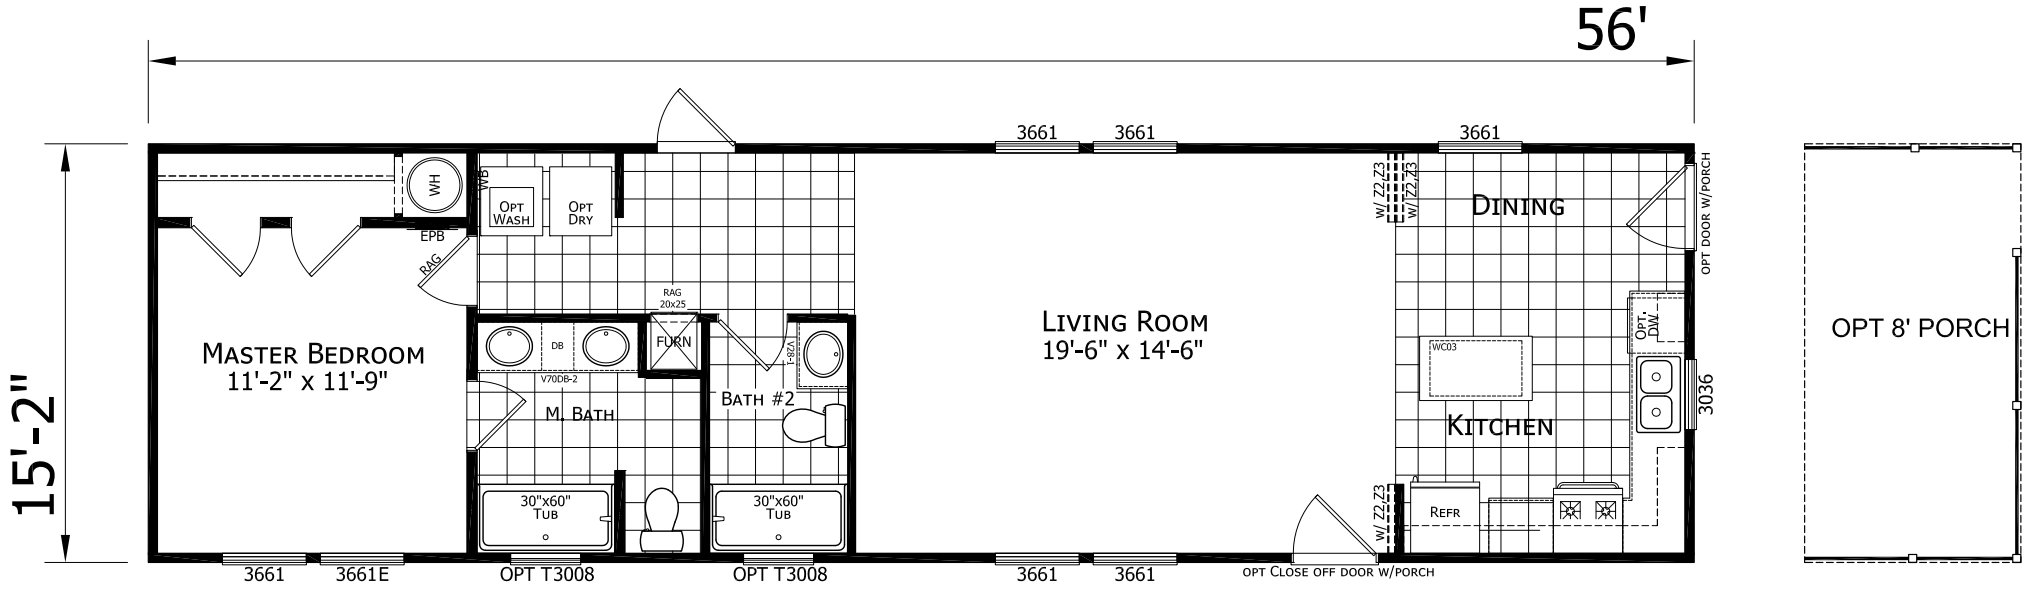

Sterling

Dutch Elite Series

849 SQ. FT. (Approximate) 1 Bedroom, 2 Bath

Last Updated: 12-9-24

FACTORY SELECT HOMES
 179 Highway 601 South
 Lugoff, SC 29078

SelectMobileHomes.com | 1-800-706-1701

IMPORTANT: Alta Cima Corp reserves the right to modify, cancel or substitute products or features of this event at any time without prior notice or obligation. Pictures and other promotional materials are representative and may depict or contain floor plans, square footages, elevations, options, upgrades, extra design features, decorations, floor coverings, specialty light fixtures, custom paint and wall coverings, window treatments, landscaping, sound and alarm systems, furnishings, appliances, and other designer/decorator features and amenities that are not included as part of the home and/or may not be available at all locations. Home, pricing and community information is subject to change, and homes to prior sale, at any time without notice or obligation. ©2020 Alta Cima Corp. All rights reserved.