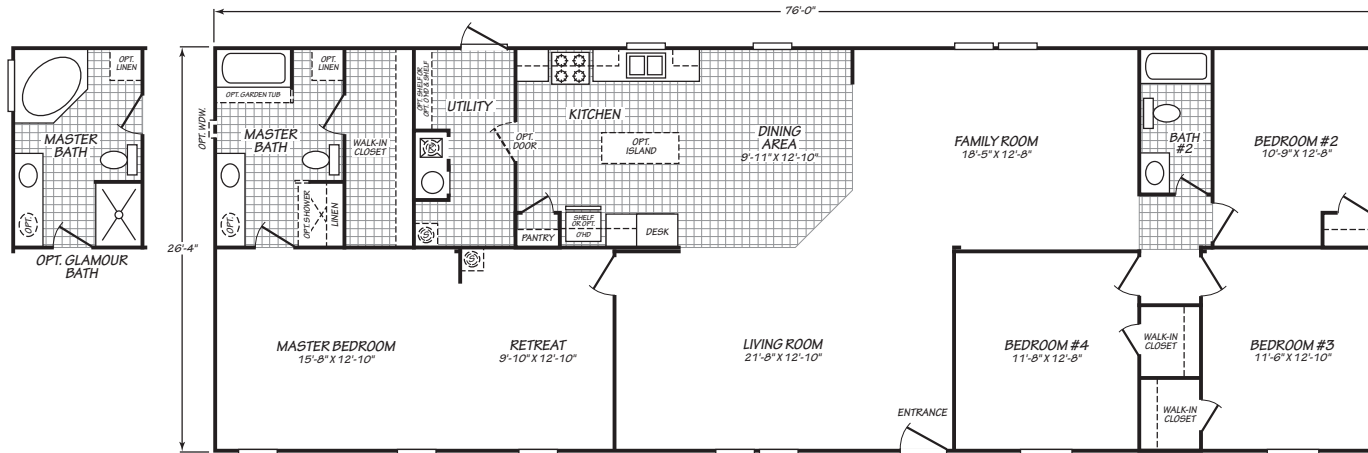

# Startex

Westfield Classic Series

2,001 SQ. FT. (Approximate) 4 Bedroom, 2 Bath

Last Updated: 12-7-20

ALTERNATE 5 BEDROOM 3 BATH FLOOR PLAN

**FACTORY SELECT HOMES**  
179 Highway 601 South  
Lugoff, SC 29078