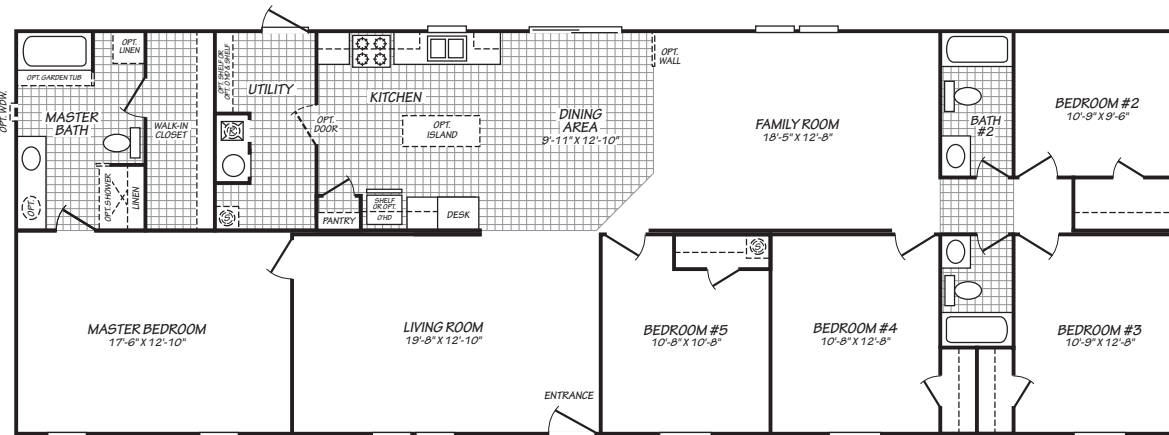

# Startex

Westfield Classic Series

2,001 SQ. FT. (Approximate) 4 Bedroom, 2 Bath

Last Updated: 12-7-20

ALTERNATE 5 BEDROOM 3 BATH FLOOR PLAN

**FACTORY SELECT HOMES**  
179 Highway 601 South  
Lugoff, SC 29078