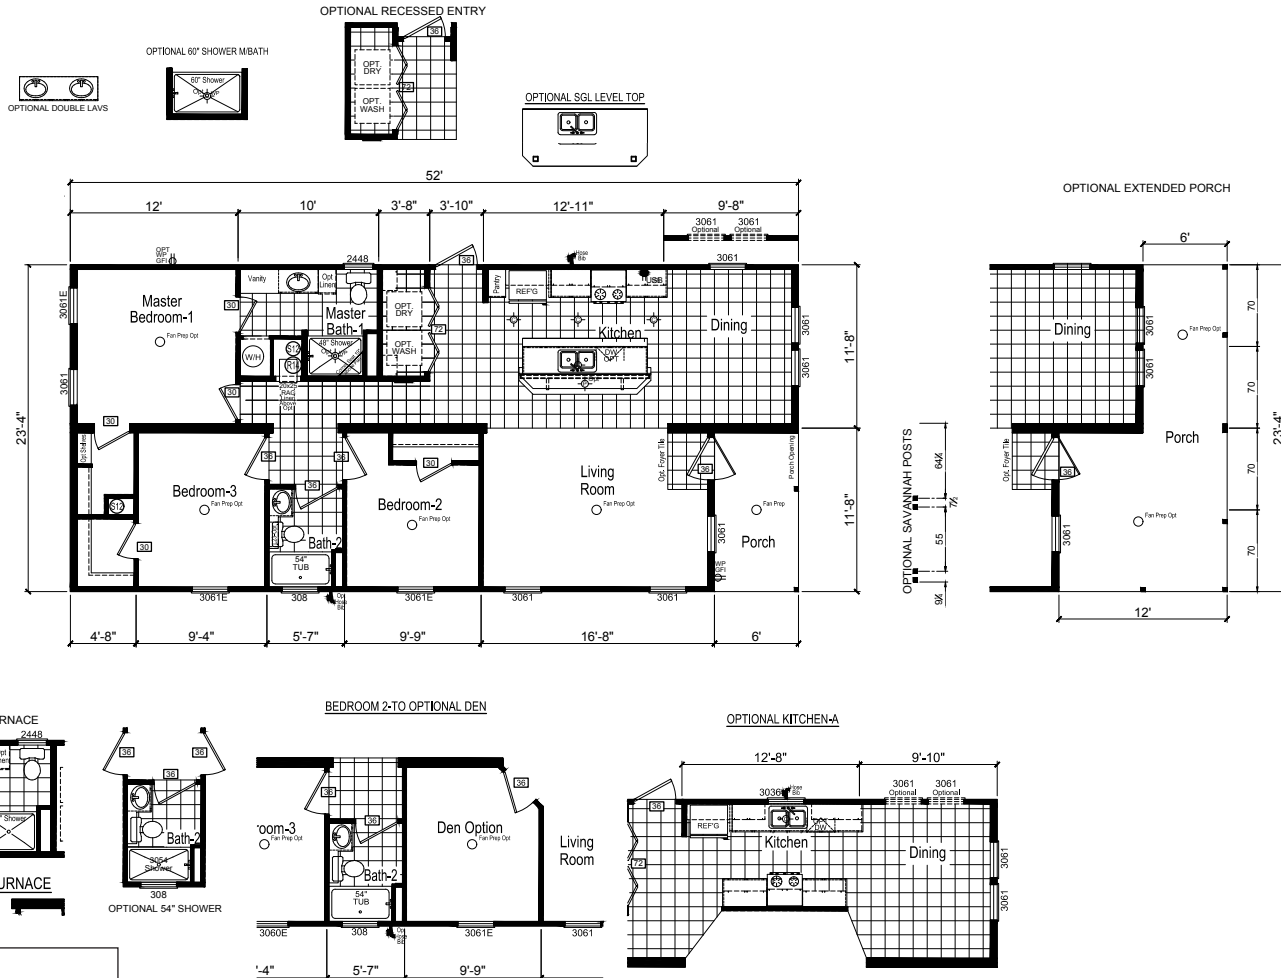

# Stapely

Homes of Merit Community Series

1,144 SQ. FT. (Approximate) 3 Bedroom, 2 Bath

Last Updated: 12-4-20

**FACTORY SELECT HOMES**  
179 Highway 601 South  
Lugoff, SC 29078

SelectMobileHomes.com | 1-800-706-1701