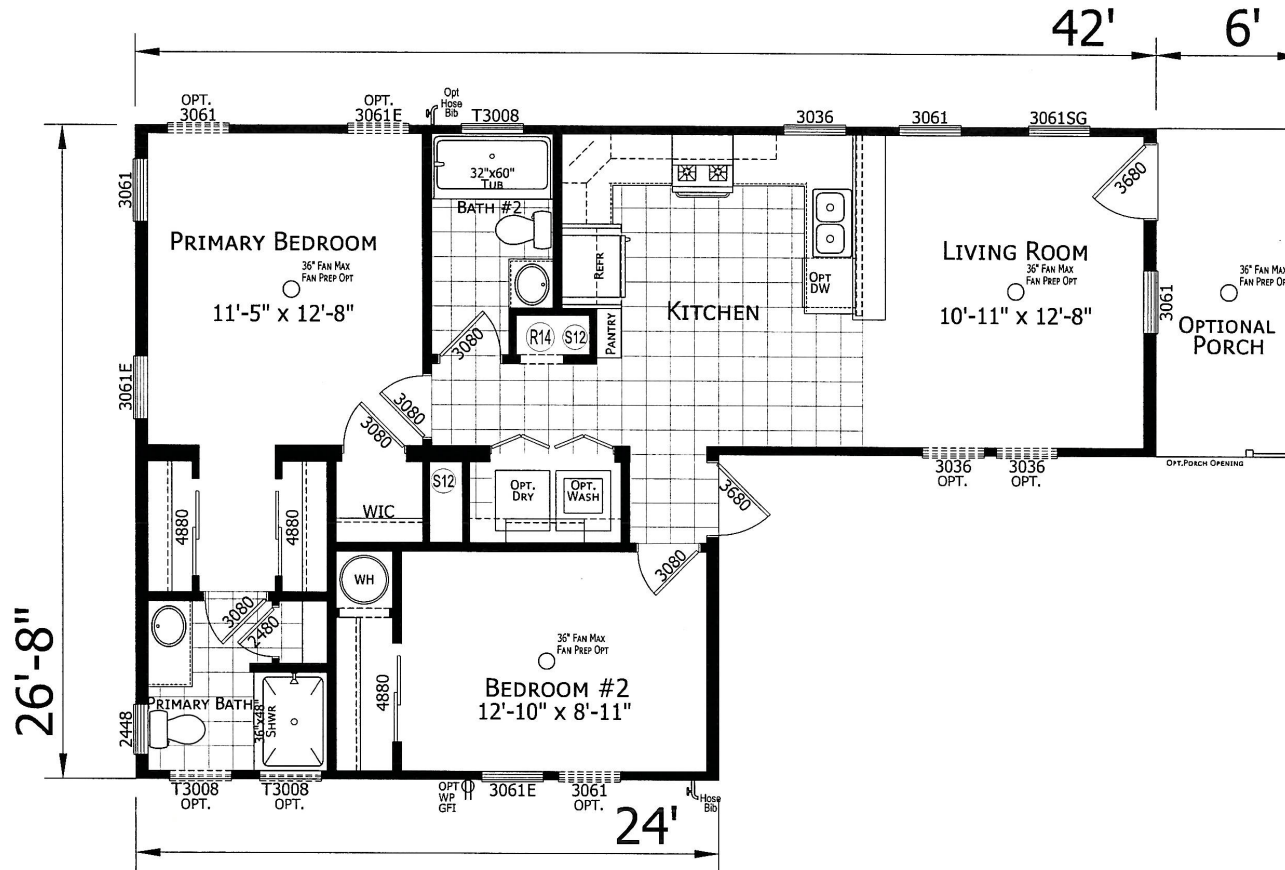

# Sorrell

Homes of Merit Community Series

880 SQ. FT. (Approximate) 2 Bedroom, 2 Bath

Last Updated: 9-11-24

**FACTORY SELECT HOMES**  
179 Highway 601 South  
Lugoff, SC 29078

**SelectMobileHomes.com | 1-800-706-1701**