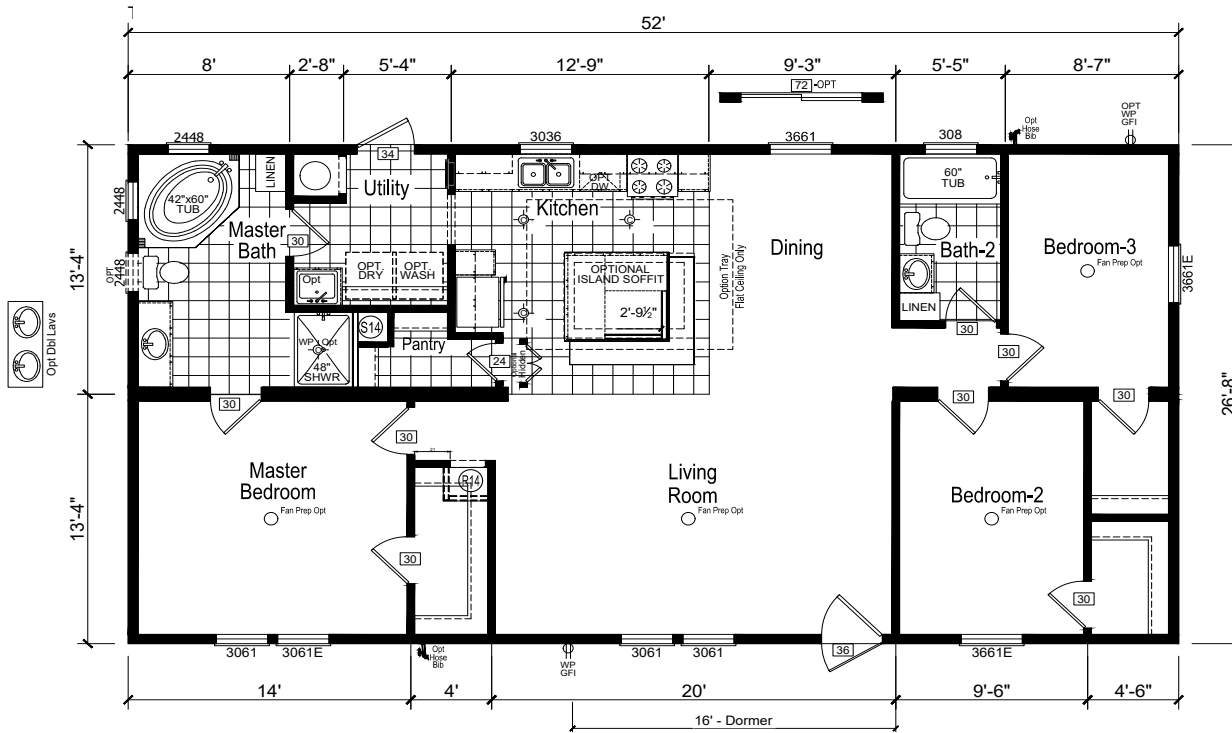

Sobro

Willow Series

1,387 SQ. FT. (Approximate) 3 Bedroom, 2 Bath

Last Updated: 12-2-20

(Optional Reversed Floor Plan Available)

FACTORY SELECT HOMES
179 Highway 601 South
Lugoff, SC 29078

SelectMobileHomes.com | 1-800-706-1701