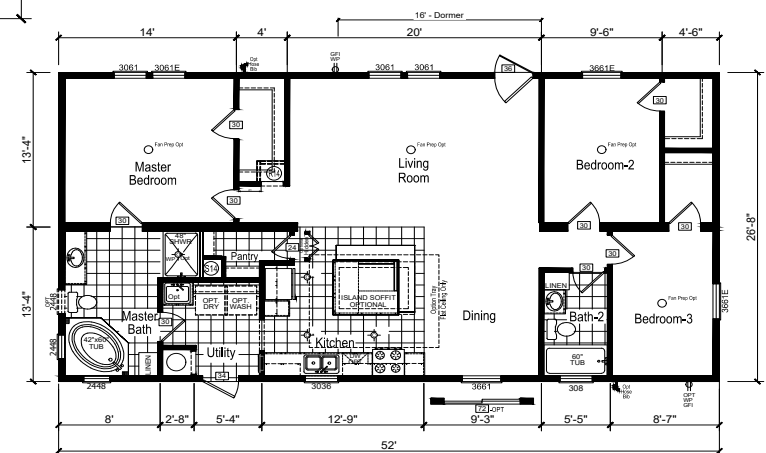

Sobro

Willow Series

1,387 SQ. FT. (Approximate) 3 Bedroom, 2 Bath

Last Updated: 12-2-20

(Optional Reversed Floor Plan Available)

FACTORY SELECT HOMES
179 Highway 601 South
Lugoff, SC 29078

SelectMobileHomes.com | 1-800-706-1701