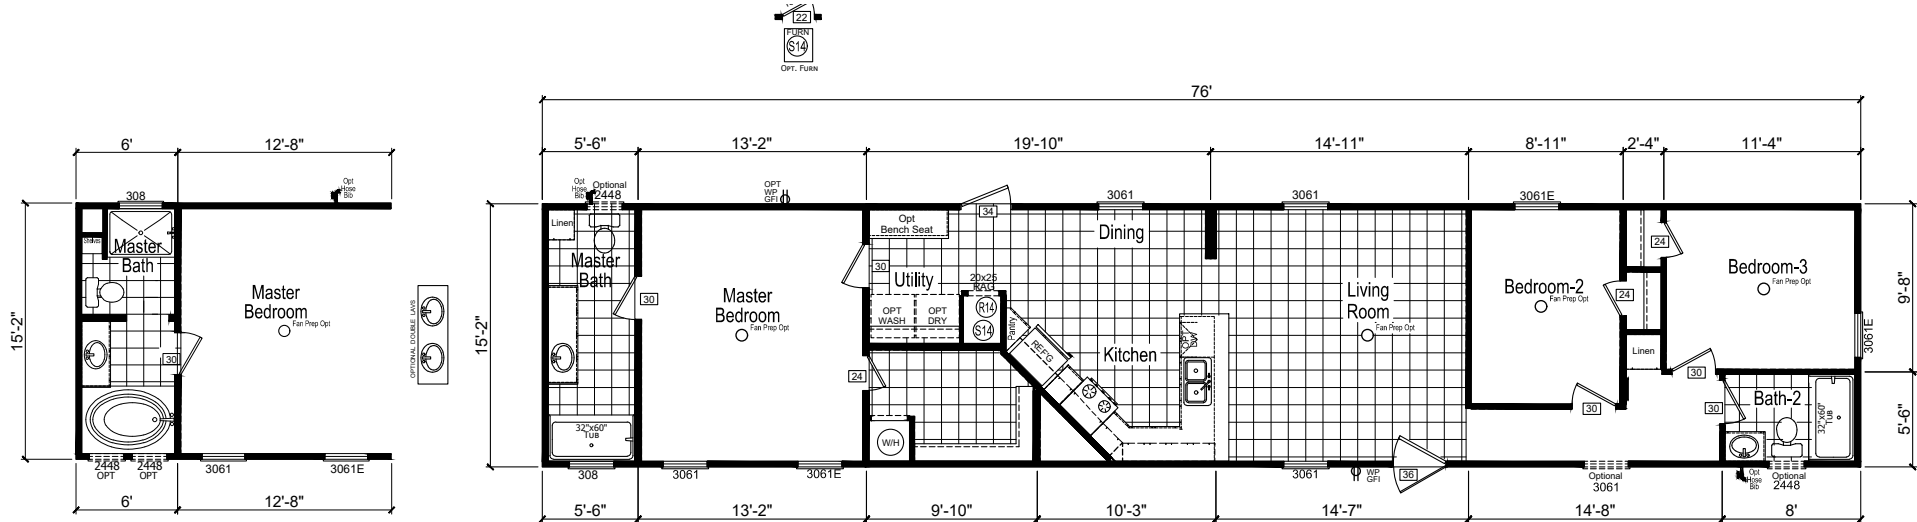

Sharpe

Trinity Series

1,152 SQ. FT. (Approximate) 3 Bedrooms, 2 Baths

Last Updated: 12-2-20

FACTORY SELECT HOMES
 179 Highway 601 South
 Lugoff, SC 29078

SelectMobileHomes.com | 1-800-706-1701

IMPORTANT: Alta Cima Corp reserves the right to modify, cancel or substitute products or features of this event at any time without prior notice or obligation. Pictures and other promotional materials are representative and may depict or contain floor plans, square footages, elevations, options, upgrades, extra design features, decorations, floor coverings, specialty light fixtures, custom paint and wall coverings, window treatments, landscaping, sound and alarm systems, furnishings, appliances, and other designer/decorator features and amenities that are not included as part of the home and/or may not be available at all locations. Home, pricing and community information is subject to change, and homes to prior sale, at any time without notice or obligation. ©2020 Alta Cima Corp. All rights reserved.