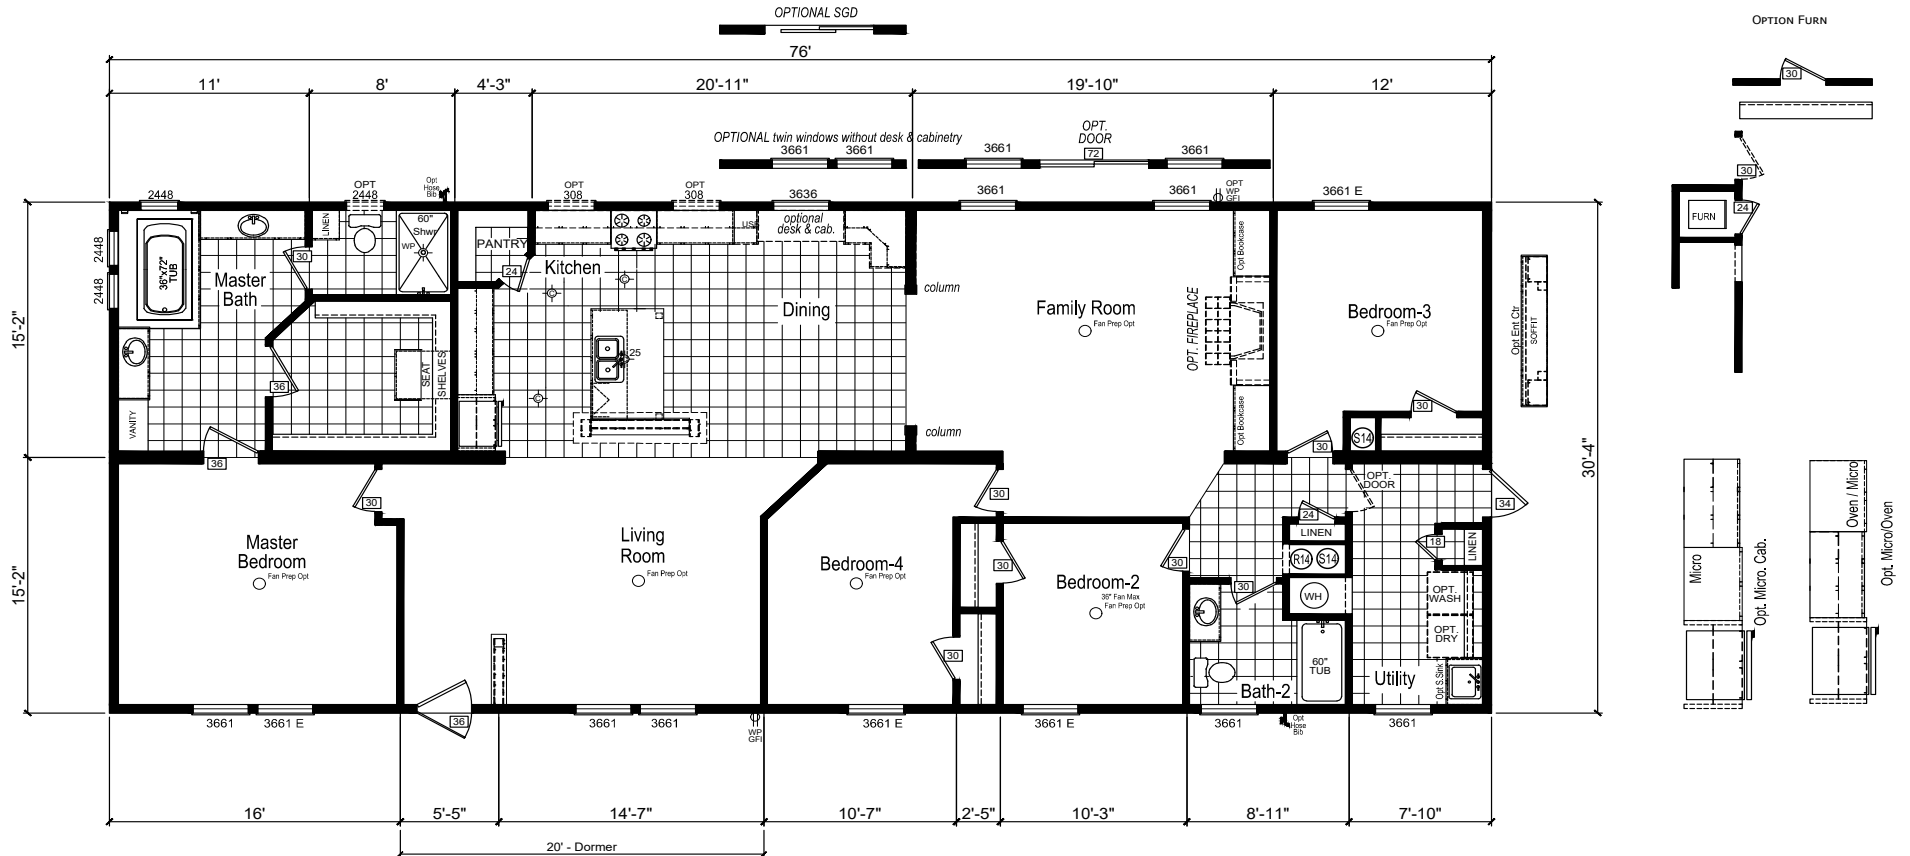

Ryman

Willow Series

2,305 SQ. FT. (Approximate) 4 Bedroom, 2 Bath

Last Updated: 12-2-20

FACTORY SELECT HOMES
179 Highway 601 South
Lugoff, SC 29078

SelectMobileHomes.com | 1-800-706-1701

IMPORTANT: Alta Cima Corp reserves the right to modify, cancel or substitute products or features of this event at any time without prior notice or obligation. Pictures and other promotional materials are representative and may depict or contain floor plans, square footages, elevations, options, upgrades, extra design features, decorations, floor coverings, specialty light fixtures, custom paint and wall coverings, window treatments, landscaping, sound and alarm systems, furnishings, appliances, and other designer/decorator features and amenities that are not included as part of the home and/or may not be available at all locations. Home, pricing and community information is subject to change, and homes to prior sale, at any time without notice or obligation. ©2020 Alta Cima Corp. All rights reserved.