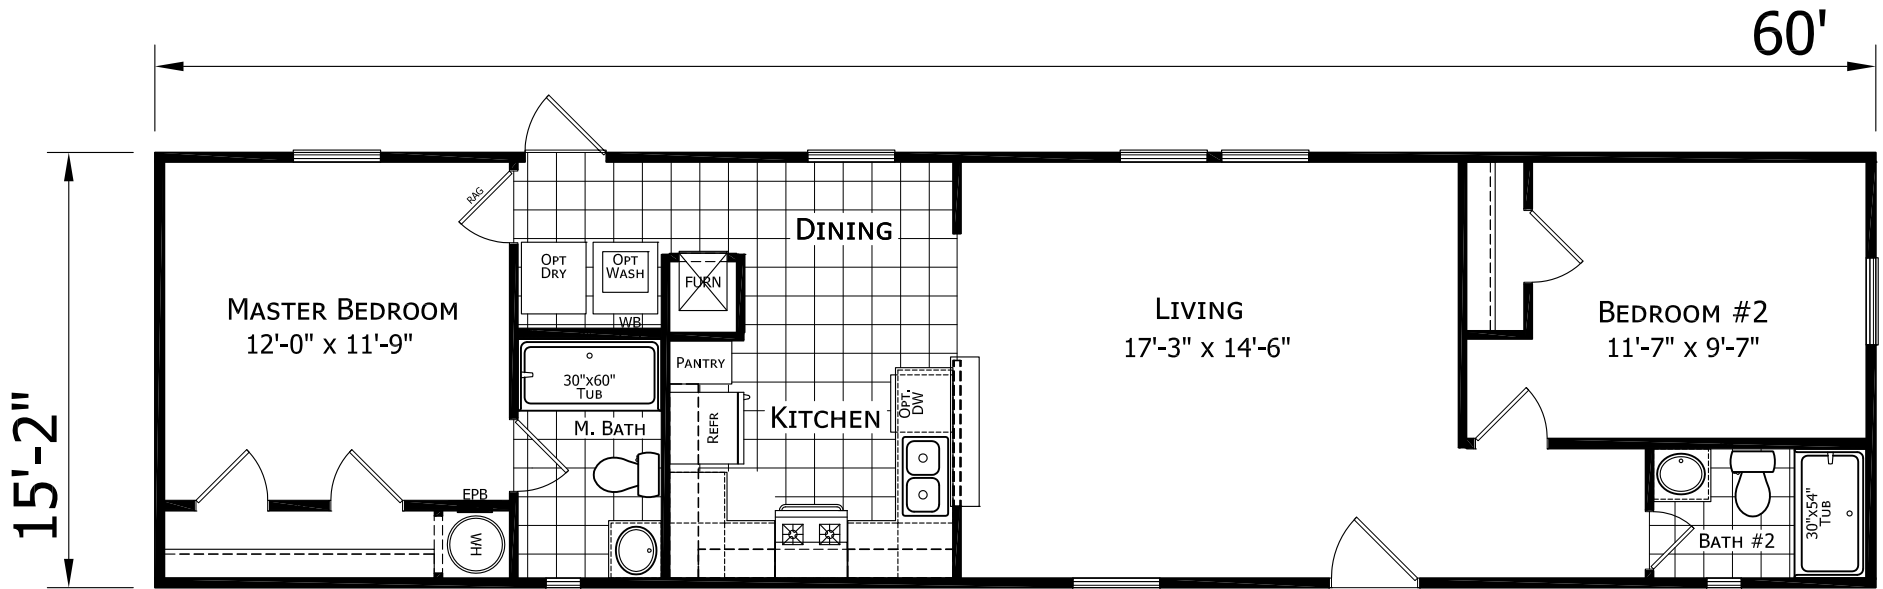

# Radden

Dutch Elite Series

910 SQ. FT. (Approximate) 2 Bedroom, 2 Bath

Last Updated: 12-9-24