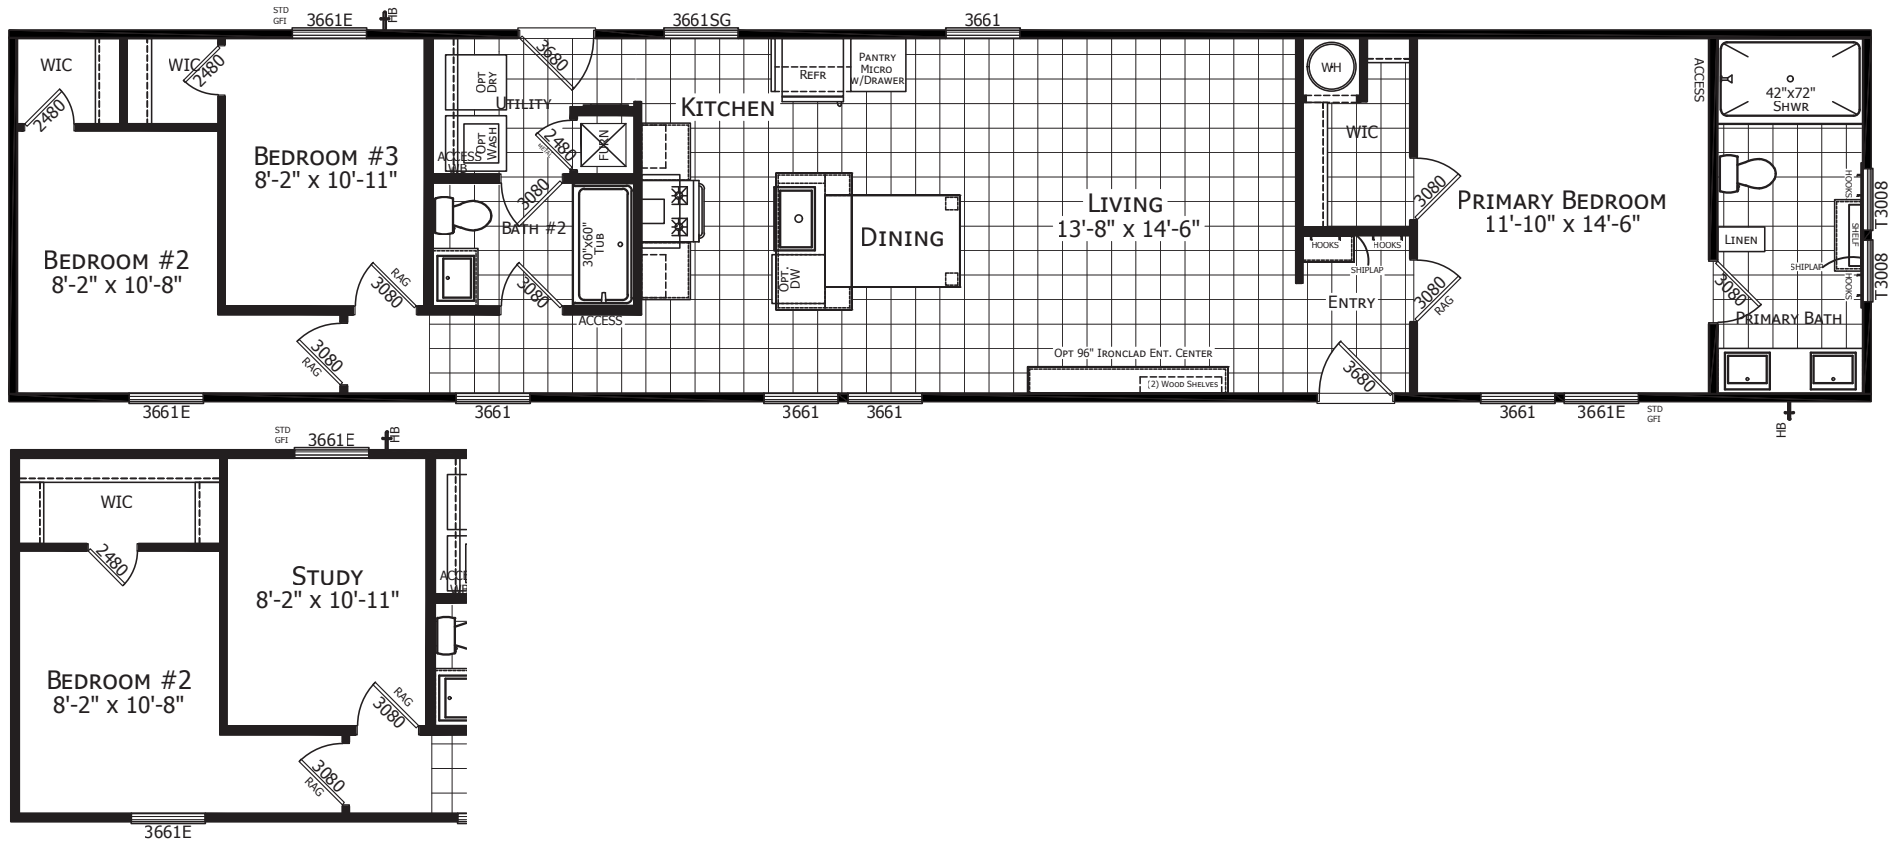

Prado

Ironclad Series

1,152 SQ. FT. (Approximate) 3 Bedroom, 2 Bath

Last Updated: 11-12-24

FACTORY SELECT HOMES

179 Highway 601 South
Lugoff, SC 29078

SelectMobileHomes.com | 1-800-706-1701

IMPORTANT: Alta Cima Corp reserves the right to modify, cancel or substitute products or features of this event at any time without prior notice or obligation. Pictures and other promotional materials are representative and may depict or contain floor plans, square footages, elevations, options, upgrades, extra design features, decorations, floor coverings, specialty light fixtures, custom paint and wall coverings, window treatments, landscaping, sound and alarm systems, furnishings, appliances, and other designer/decorator features and amenities that are not included as part of the home and/or may not be available at all locations. Home, pricing and community information is subject to change, and homes to prior sale, at any time without notice or obligation. ©2020 Alta Cima Corp. All rights reserved.