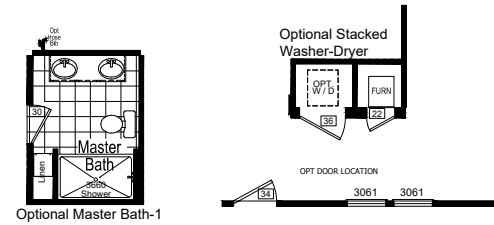

Oso

Signature Series

1,173 SQ. FT. (Approximate) 2 Bedroom, 2 Bath

Last Updated: 12-3-20

(Optional Reversed Floor Plan Available)

FACTORY SELECT HOMES
 179 Highway 601 South
 Lugoff, SC 29078

SelectMobileHomes.com | 1-800-706-1701