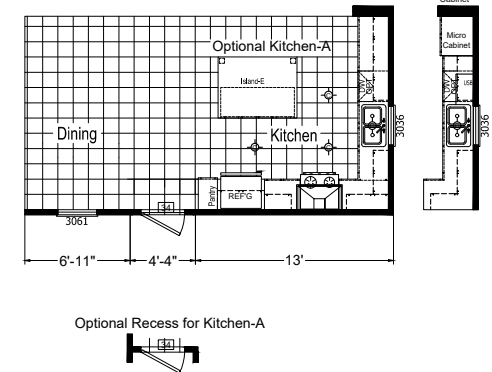

Oso

Signature Series

1,173 SQ. FT. (Approximate) 2 Bedroom, 2 Bath

Last Updated: 12-3-20

(Optional Reversed Floor Plan Available)

FACTORY SELECT HOMES
 179 Highway 601 South
 Lugoff, SC 29078

SelectMobileHomes.com | 1-800-706-1701