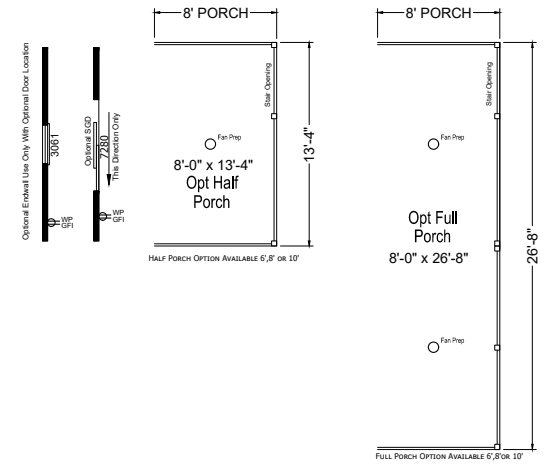

Oso

Signature Series

1,173 SQ. FT. (Approximate) 2 Bedroom, 2 Bath

Last Updated: 12-3-20

(Optional Reversed Floor Plan Available)

FACTORY SELECT HOMES
 179 Highway 601 South
 Lugoff, SC 29078

SelectMobileHomes.com | 1-800-706-1701