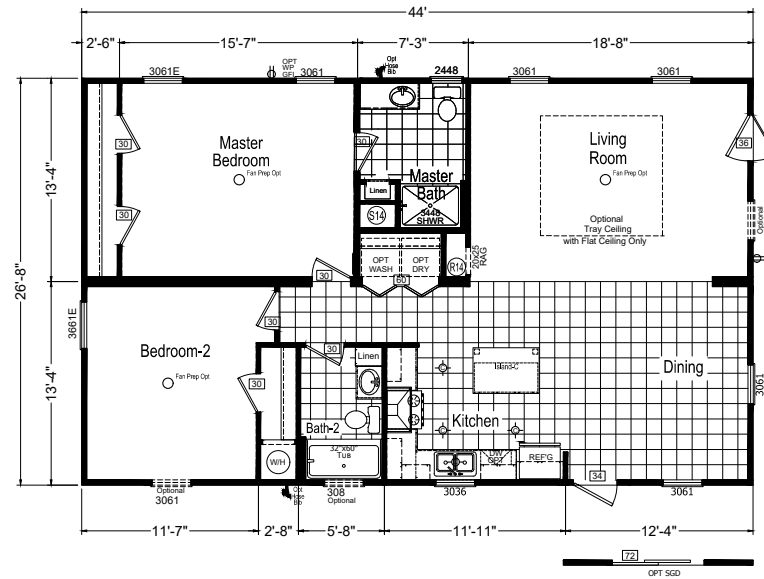

Oso

Signature Series

1,173 SQ. FT. (Approximate) 2 Bedroom, 2 Bath

Last Updated: 12-3-20

(Optional Reversed Floor Plan Available)

FACTORY SELECT HOMES
 179 Highway 601 South
 Lugoff, SC 29078

SelectMobileHomes.com | 1-800-706-1701