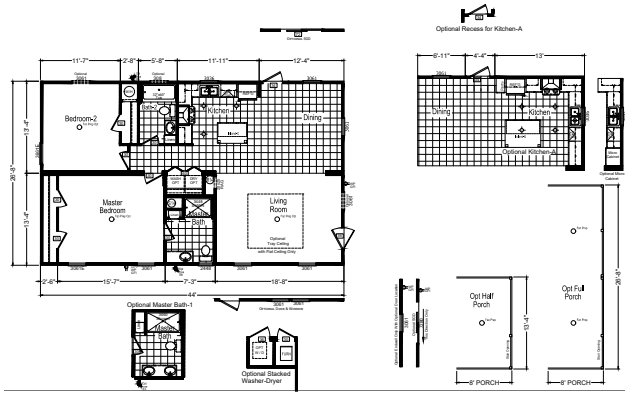

Oso

Signature Series

1,173 SQ. FT. (Approximate) 2 Bedroom, 2 Bath

Last Updated: 12-3-20

(Optional Reversed Floor Plan Available)

FACTORY SELECT HOMES
 179 Highway 601 South
 Lugoff, SC 29078

SelectMobileHomes.com | 1-800-706-1701