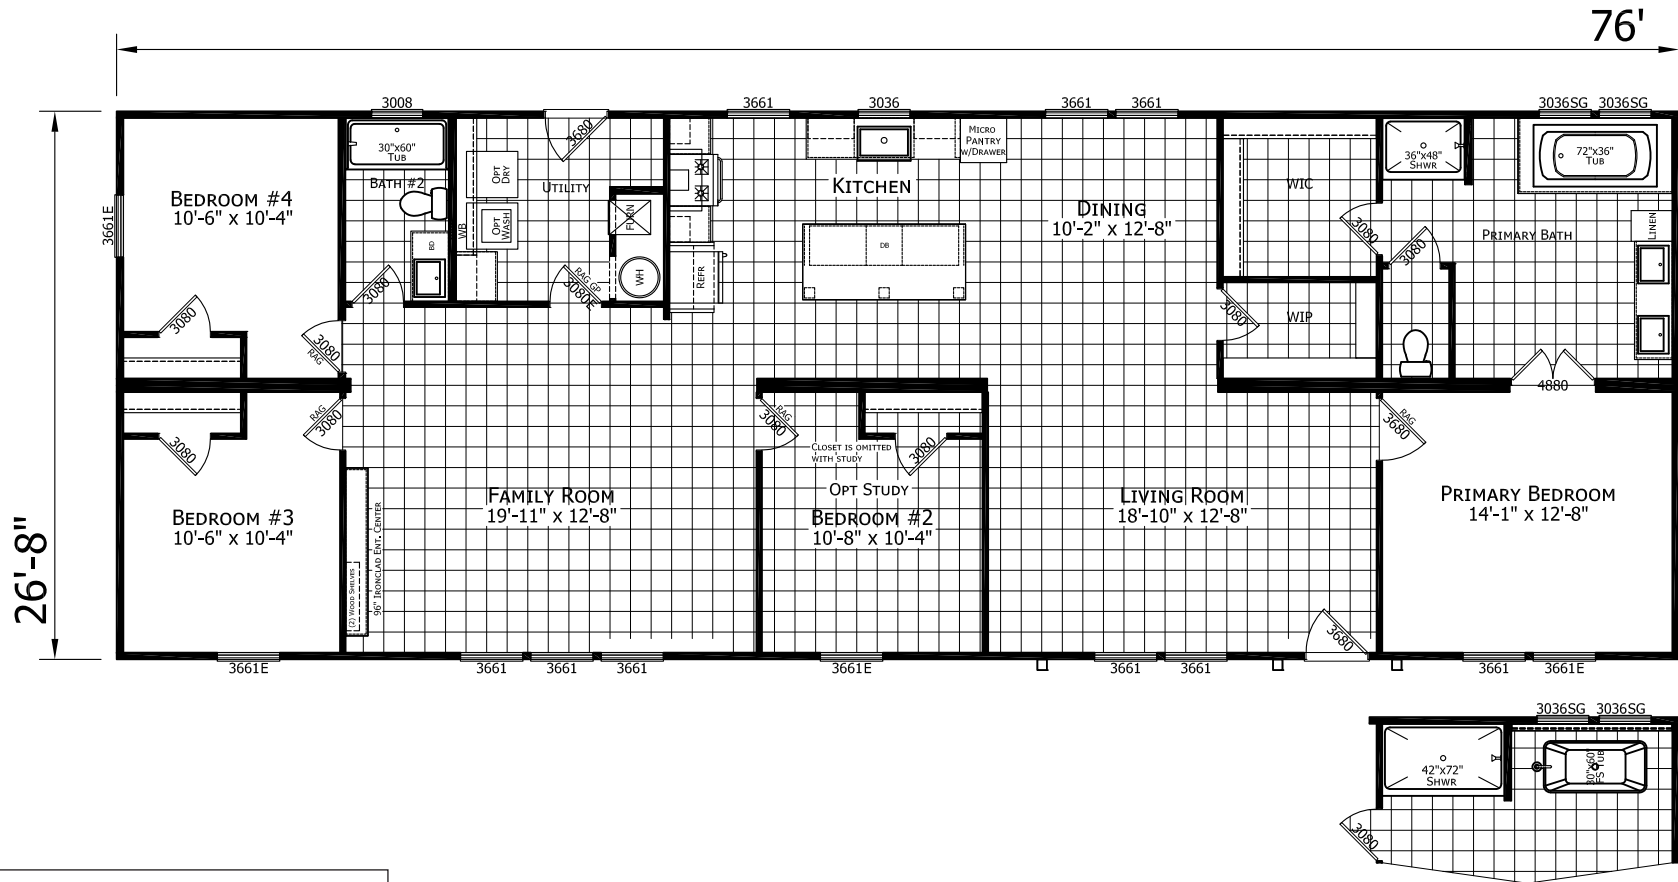

Osborn

Ironclad Series

2,026 SQ. FT. (Approximate) 4 Bedroom, 2 Bath

Last Updated: 11-12-24

FACTORY SELECT HOMES

179 Highway 601 South
Lugoff, SC 29078

MIRRORED FLOOR PLAN OPTION AVAILABLE, CONTACT A HOUSING CONSULTANT FOR MORE INFORMATION.