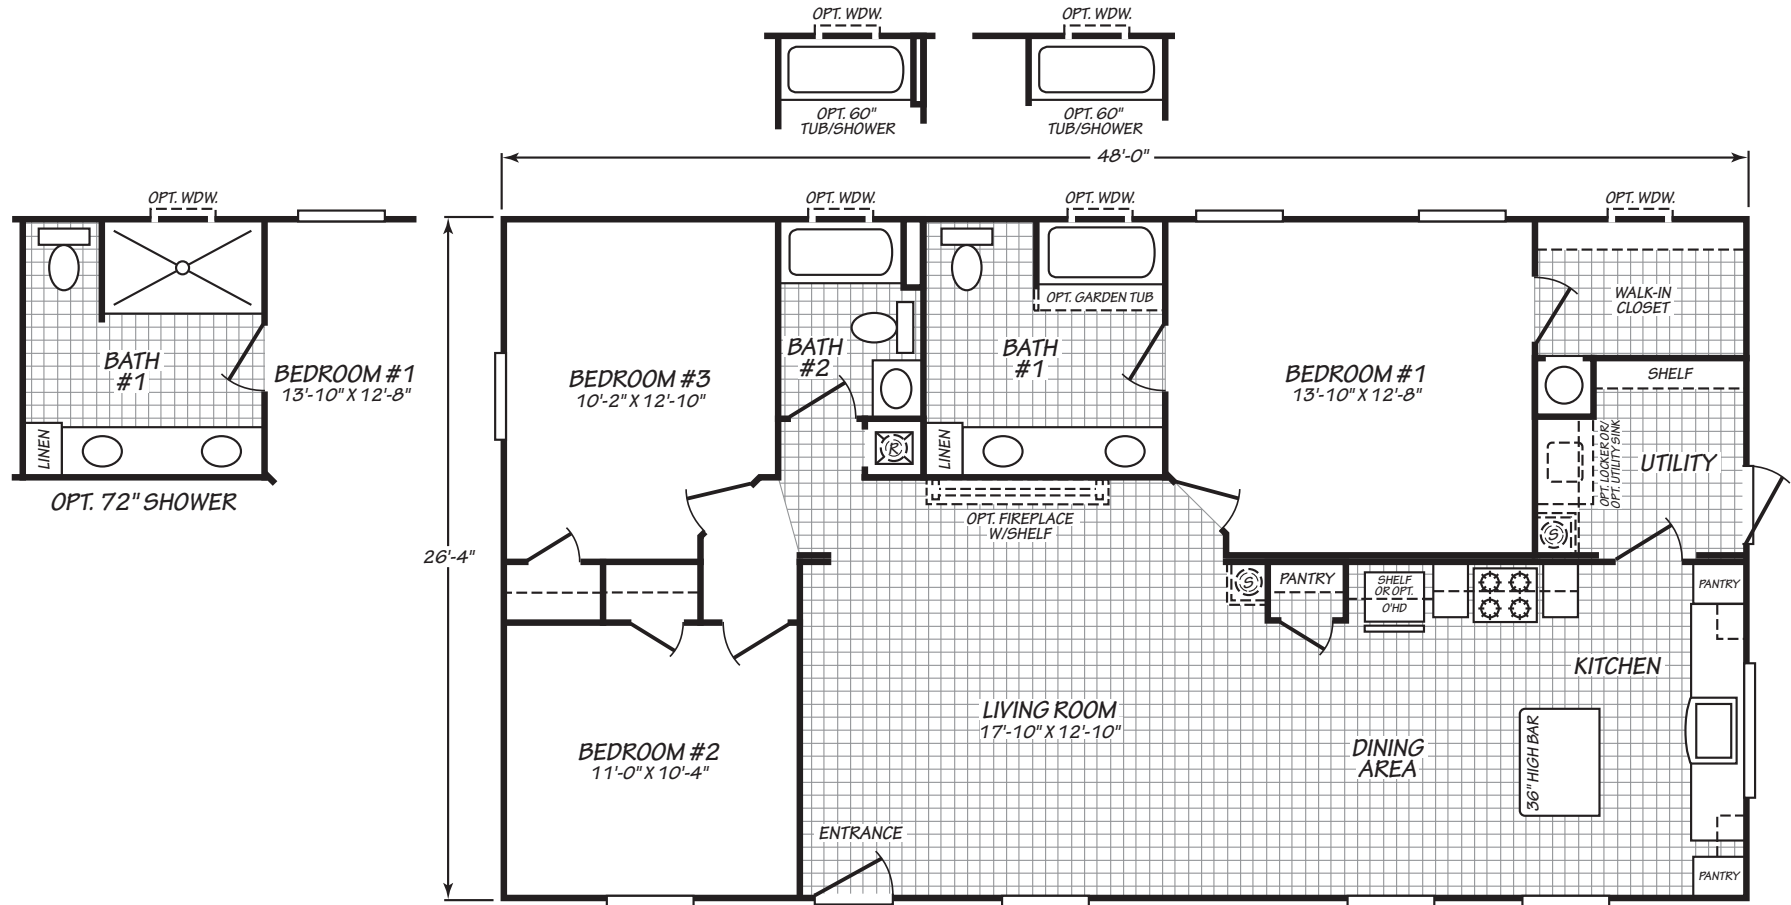

Odum

Summit Series

1,263 SQ. FT. (Approximate) 3 Bedrooms, 2 Baths

Last Updated: 10-25-22

FACTORY SELECT HOMES
179 Highway 601 South
Lugoff, SC 29078

SelectMobileHomes.com | 1-800-706-1701

IMPORTANT: Alta Cima Corp reserves the right to modify, cancel or substitute products or features of this event at any time without prior notice or obligation. Pictures and other promotional materials are representative and may depict or contain floor plans, square footages, elevations, options, upgrades, extra design features, decorations, floor coverings, specialty light fixtures, custom paint and wall coverings, window treatments, landscaping, sound and alarm systems, furnishings, appliances, and other designer/decorator features and amenities that are not included as part of the home and/or may not be available at all locations. Home, pricing and community information is subject to change, and homes to prior sale, at any time without notice or obligation. ©2020 Alta Cima Corp. All rights reserved.