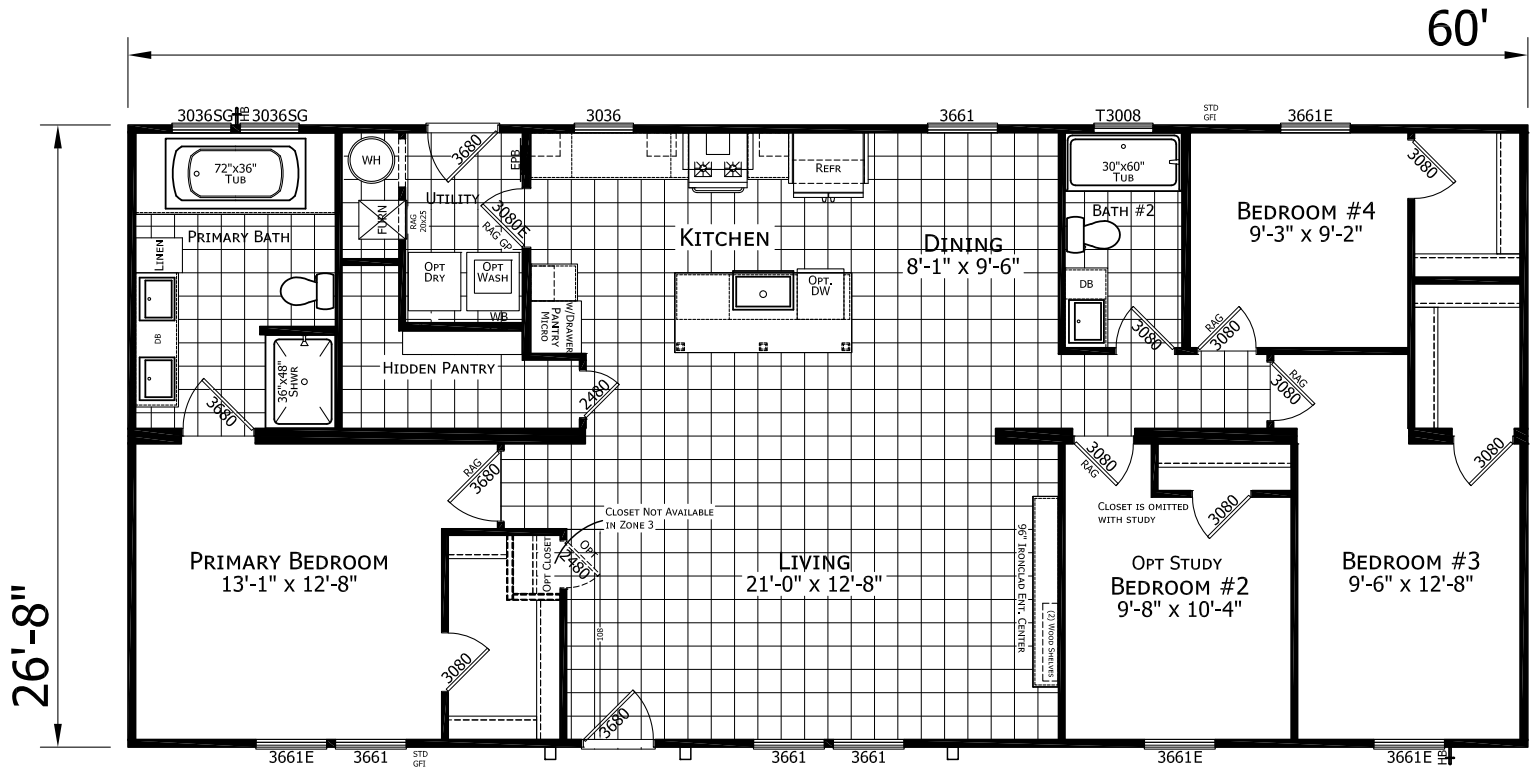

Middleton

Ironclad Series

1,600 SQ. FT. (Approximate) 4 Bedroom, 2 Bath

Last Updated: 11-12-24

FACTORY SELECT HOMES

179 Highway 601 South
Lugoff, SC 29078

SelectMobileHomes.com | 1-800-706-1701

IMPORTANT: Alta Cima Corp reserves the right to modify, cancel or substitute products or features of this event at any time without prior notice or obligation. Pictures and other promotional materials are representative and may depict or contain floor plans, square footages, elevations, options, upgrades, extra design features, decorations, floor coverings, specialty light fixtures, custom paint and wall coverings, window treatments, landscaping, sound and alarm systems, furnishings, appliances, and other designer/decorator features and amenities that are not included as part of the home and/or may not be available at all locations. Home, pricing and community information is subject to change, and homes to prior sale, at any time without notice or obligation. ©2020 Alta Cima Corp. All rights reserved.