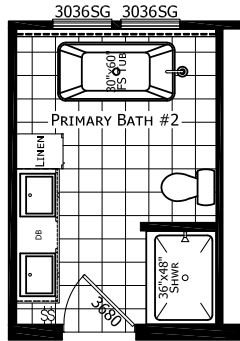

Middleton

Ironclad Series

1,600 SQ. FT. (Approximate) 4 Bedroom, 2 Bath

Last Updated: 11-12-24

FACTORY SELECT HOMES

179 Highway 601 South
Lugoff, SC 29078

SelectMobileHomes.com | 1-800-706-1701

IMPORTANT: Alta Cima Corp reserves the right to modify, cancel or substitute products or features of this event at any time without prior notice or obligation. Pictures and other promotional materials are representative and may depict or contain floor plans, square footages, elevations, options, upgrades, extra design features, decorations, floor coverings, specialty light fixtures, custom paint and wall coverings, window treatments, landscaping, sound and alarm systems, furnishings, appliances, and other designer/decorator features and amenities that are not included as part of the home and/or may not be available at all locations. Home, pricing and community information is subject to change, and homes to prior sale, at any time without notice or obligation. ©2020 Alta Cima Corp. All rights reserved.