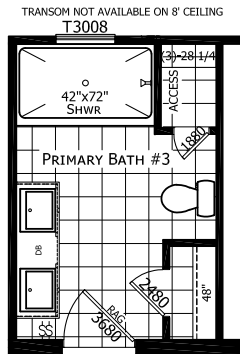

Middleton

Ironclad Series

1,600 SQ. FT. (Approximate) 4 Bedroom, 2 Bath

Last Updated: 11-12-24

FACTORY SELECT HOMES

179 Highway 601 South
Lugoff, SC 29078

SelectMobileHomes.com | 1-800-706-1701

IMPORTANT: Alta Cima Corp reserves the right to modify, cancel or substitute products or features of this event at any time without prior notice or obligation. Pictures and other promotional materials are representative and may depict or contain floor plans, square footages, elevations, options, upgrades, extra design features, decorations, floor coverings, specialty light fixtures, custom paint and wall coverings, window treatments, landscaping, sound and alarm systems, furnishings, appliances, and other designer/decorator features and amenities that are not included as part of the home and/or may not be available at all locations. Home, pricing and community information is subject to change, and homes to prior sale, at any time without notice or obligation. ©2020 Alta Cima Corp. All rights reserved.