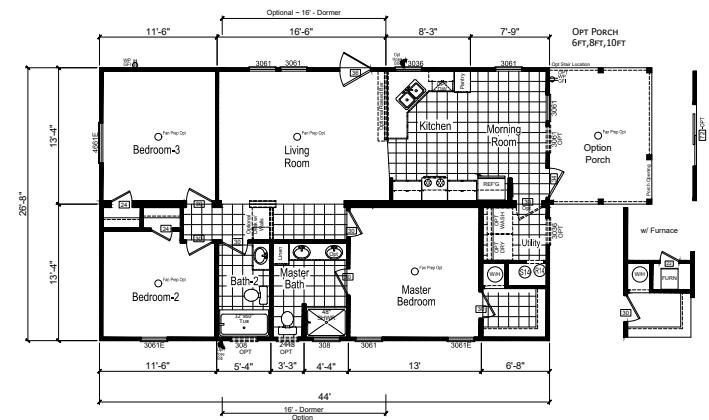

Mickey

Trinity Series

1,173 SQ. FT. (Approximate) 3 Bedrooms, 2 Baths

Last Updated: 12-2-20

(Optional Reversed Floor Plan Available)

FACTORY SELECT HOMES
179 Highway 601 South
Lugoff, SC 29078

SelectMobileHomes.com | 1-800-706-1701