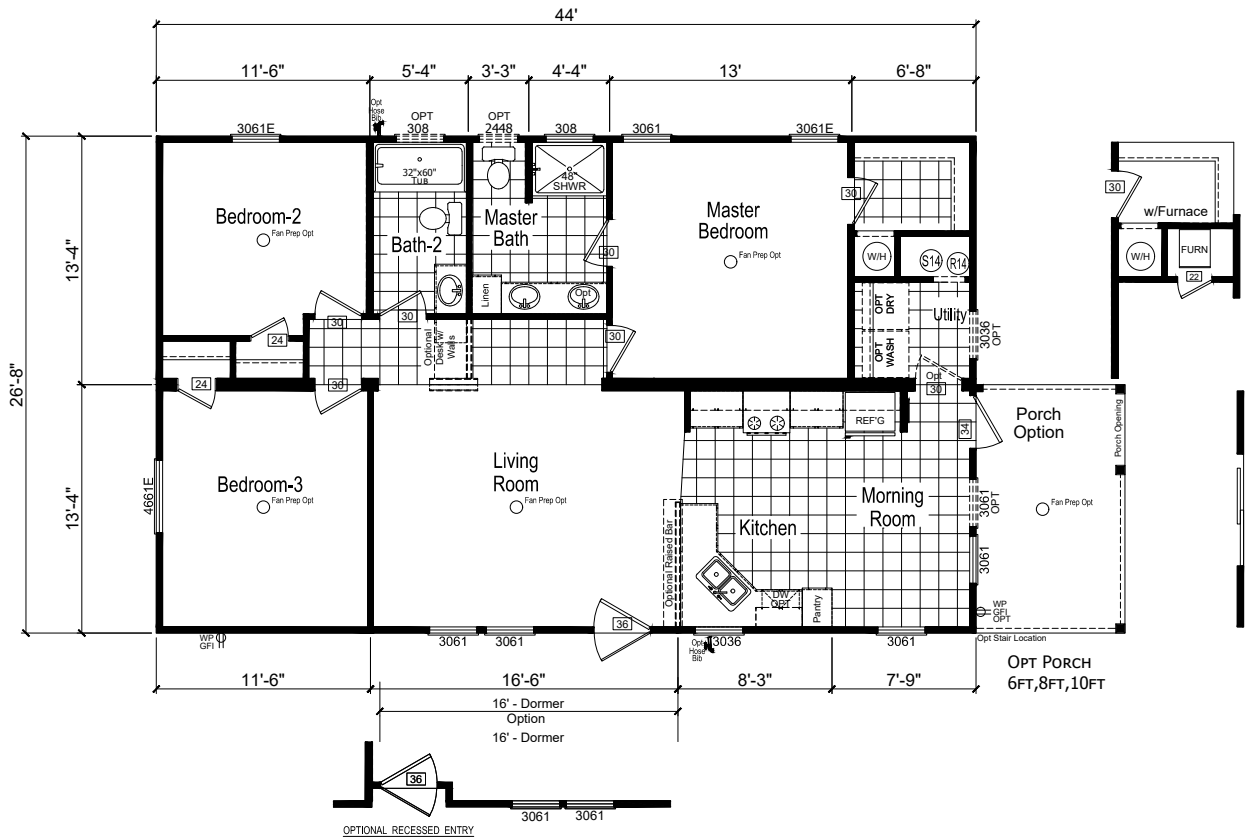

Mickey

Trinity Series

1,173 SQ. FT. (Approximate) 3 Bedrooms, 2 Baths

Last Updated: 12-2-20

(Optional Reversed Floor Plan Available)

FACTORY SELECT HOMES
179 Highway 601 South
Lugoff, SC 29078

SelectMobileHomes.com | 1-800-706-1701