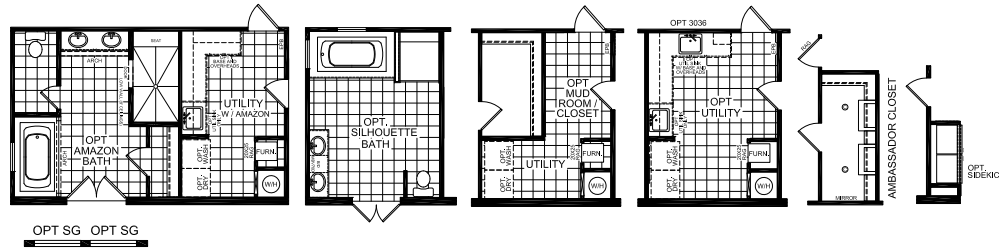

# Mershon

Chateau Series

2,062 SQ. FT. (Approximate) 4 Bedroom, 2 Bath

Last Updated: 6-25-21

**FACTORY SELECT HOMES**  
179 Highway 601 South  
Lugoff, SC 29078

**SelectMobileHomes.com | 1-800-706-1701**

**IMPORTANT:** Alta Cima Corp reserves the right to modify, cancel or substitute products or features of this event at any time without prior notice or obligation. Pictures and other promotional materials are representative and may depict or contain floor plans, square footages, elevations, options, upgrades, extra design features, decorations, floor coverings, specialty light fixtures, custom paint and wall coverings, window treatments, landscaping, sound and alarm systems, furnishings, appliances, and other designer/decorator features and amenities that are not included as part of the home and/or may not be available at all locations. Home, pricing and community information is subject to change, and homes to prior sale, at any time without notice or obligation. ©2020 Alta Cima Corp. All rights reserved.