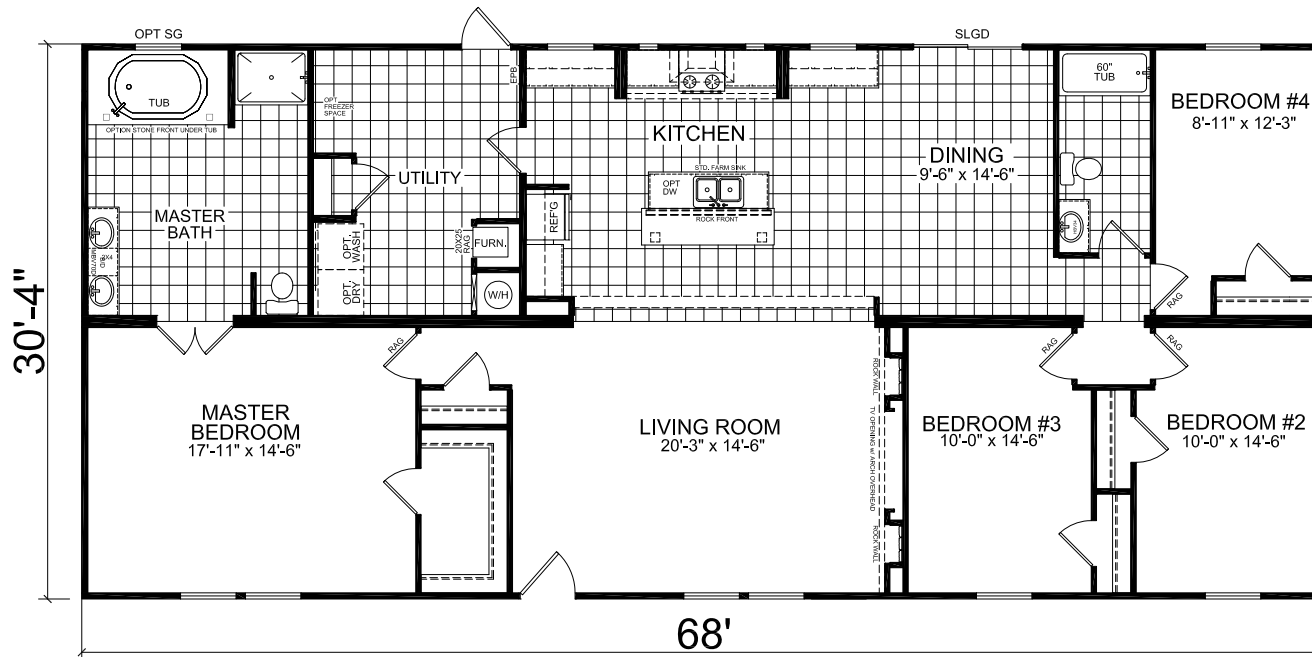

# Mershon

Chateau Series

2,062 SQ. FT. (Approximate) 4 Bedroom, 2 Bath

Last Updated: 6-25-21

**FACTORY SELECT HOMES**  
179 Highway 601 South  
Lugoff, SC 29078

**SelectMobileHomes.com | 1-800-706-1701**

**IMPORTANT:** Alta Cima Corp reserves the right to modify, cancel or substitute products or features of this event at any time without prior notice or obligation. Pictures and other promotional materials are representative and may depict or contain floor plans, square footages, elevations, options, upgrades, extra design features, decorations, floor coverings, specialty light fixtures, custom paint and wall coverings, window treatments, landscaping, sound and alarm systems, furnishings, appliances, and other designer/decorator features and amenities that are not included as part of the home and/or may not be available at all locations. Home, pricing and community information is subject to change, and homes to prior sale, at any time without notice or obligation. ©2020 Alta Cima Corp. All rights reserved.