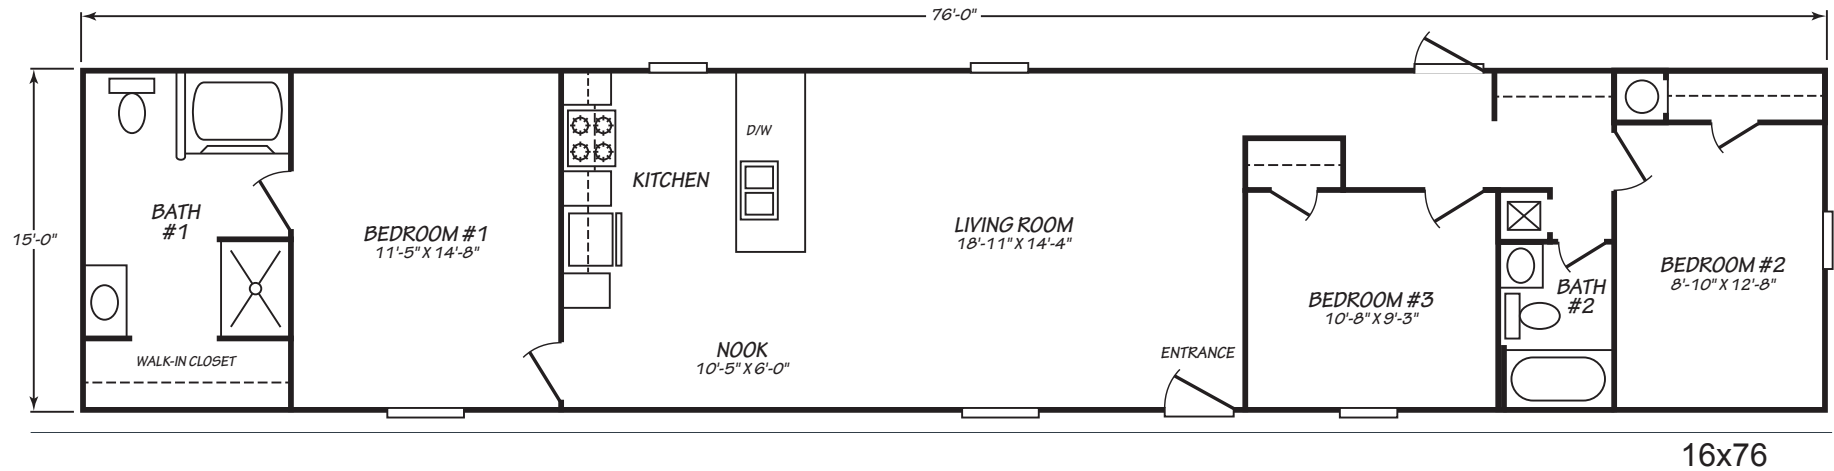

# Melville

Phoenix Series

1,140 SQ. FT. (Approximate) 3 Bedroom, 2 Bath

Last Updated: 9-10-24

**FACTORY SELECT HOMES**  
179 Highway 601 South  
Lugoff, SC 29078

**FactorySelectHomeCenter.com | 1-800-965-6842**