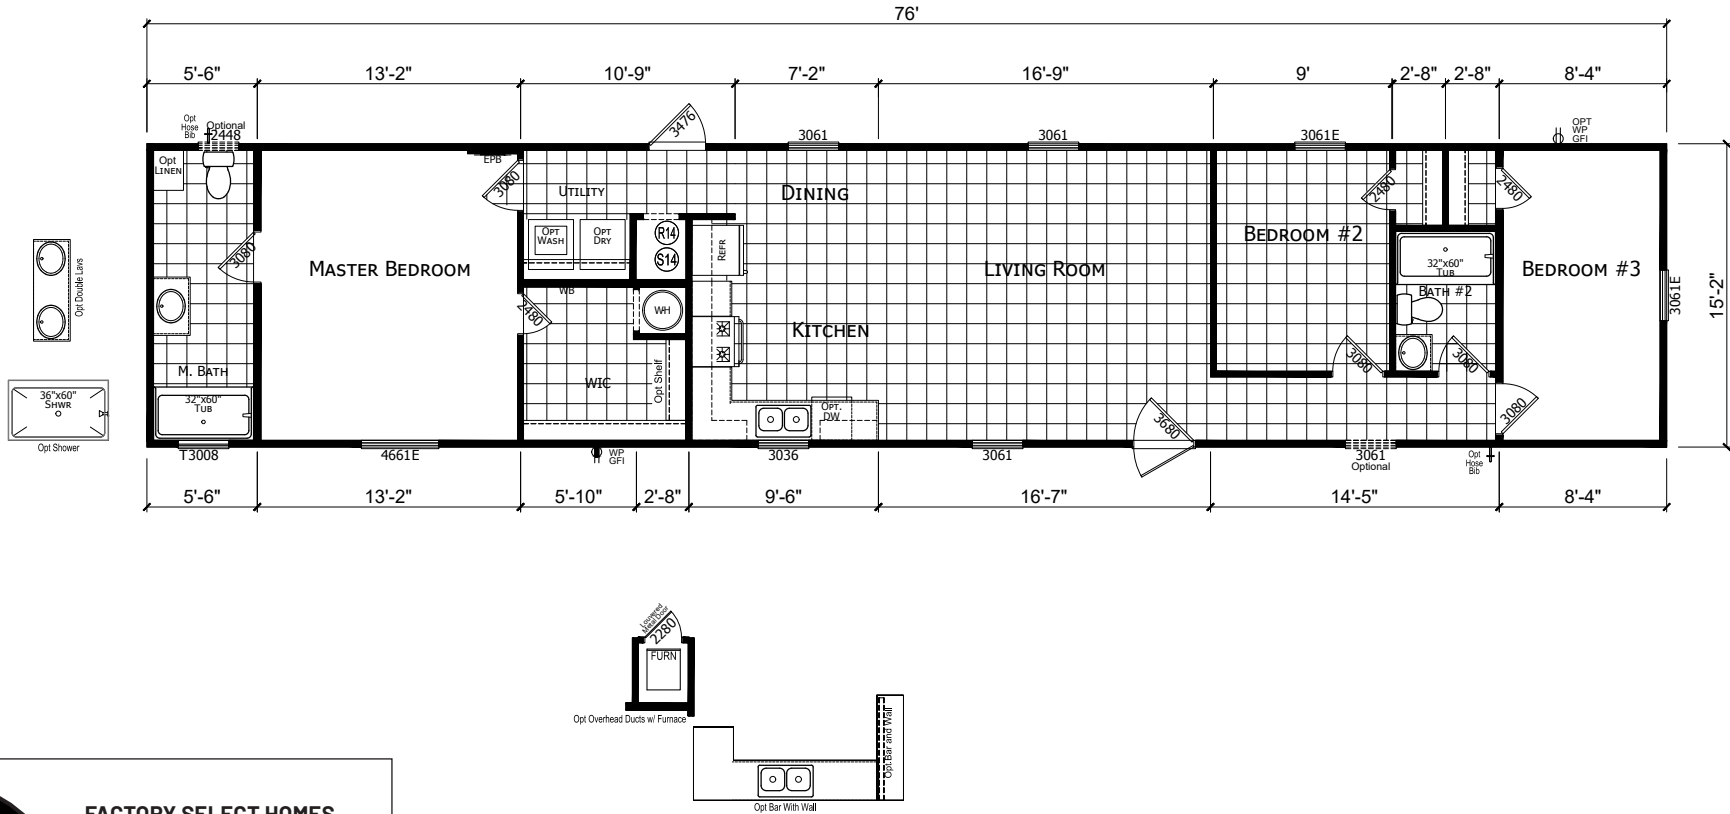

McKennie

Trinity Series

1,152 SQ. FT. (Approximate) 3 Bedrooms, 2 Baths

Last Updated: 3-25-22

Note: Room Sizes Include Wall Dimensions And Are Not Indicative of True Net Dimensions

FACTORY SELECT HOMES
 179 Highway 601 South
 Lugoff, SC 29078