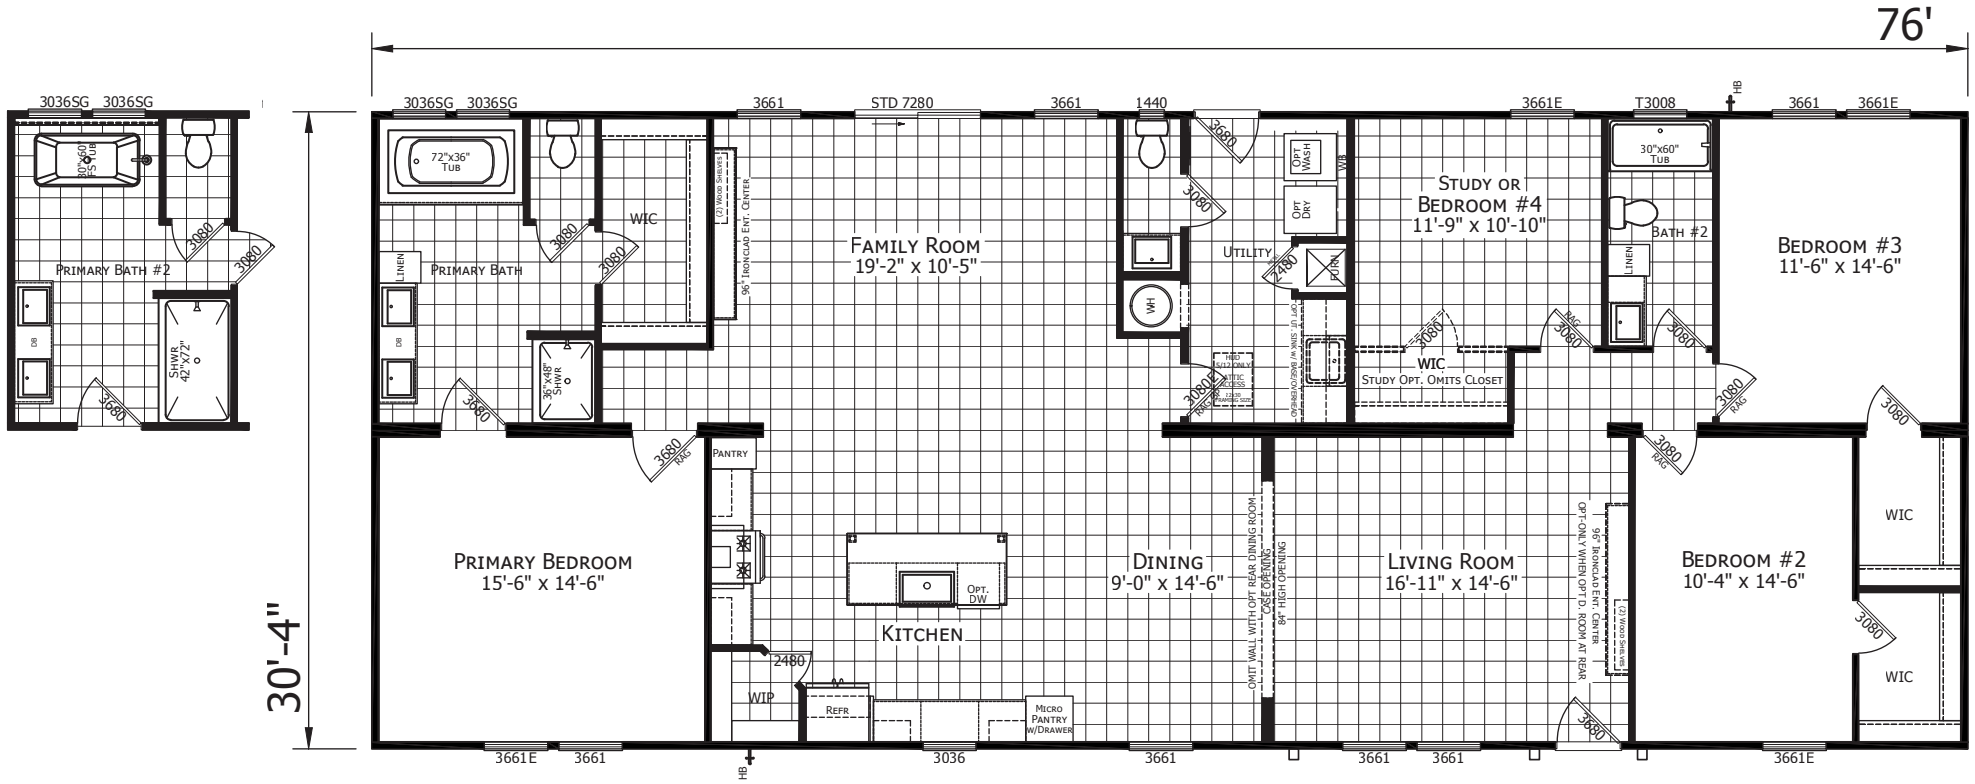

### 2,305 SQ. FT. (Approximate) 4 Bedroom, 2.5 Bath

Last Updated: 11-12-24

**FACTORY SELECT HOMES**

179 Highway 601 South  
Lugoff, SC 29078

**SelectMobileHomes.com | 1-800-706-1701**

**IMPORTANT:** Alta Cima Corp reserves the right to modify, cancel or substitute products or features of this event at any time without prior notice or obligation. Pictures and other promotional materials are representative and may depict or contain floor plans, square footages, elevations, options, upgrades, extra design features, decorations, floor coverings, specialty light fixtures, custom paint and wall coverings, window treatments, landscaping, sound and alarm systems, furnishings, appliances, and other designer/decorator features and amenities that are not included as part of the home and/or may not be available at all locations. Home, pricing and community information is subject to change, and homes to prior sale, at any time without notice or obligation. ©2020 Alta Cima Corp. All rights reserved.