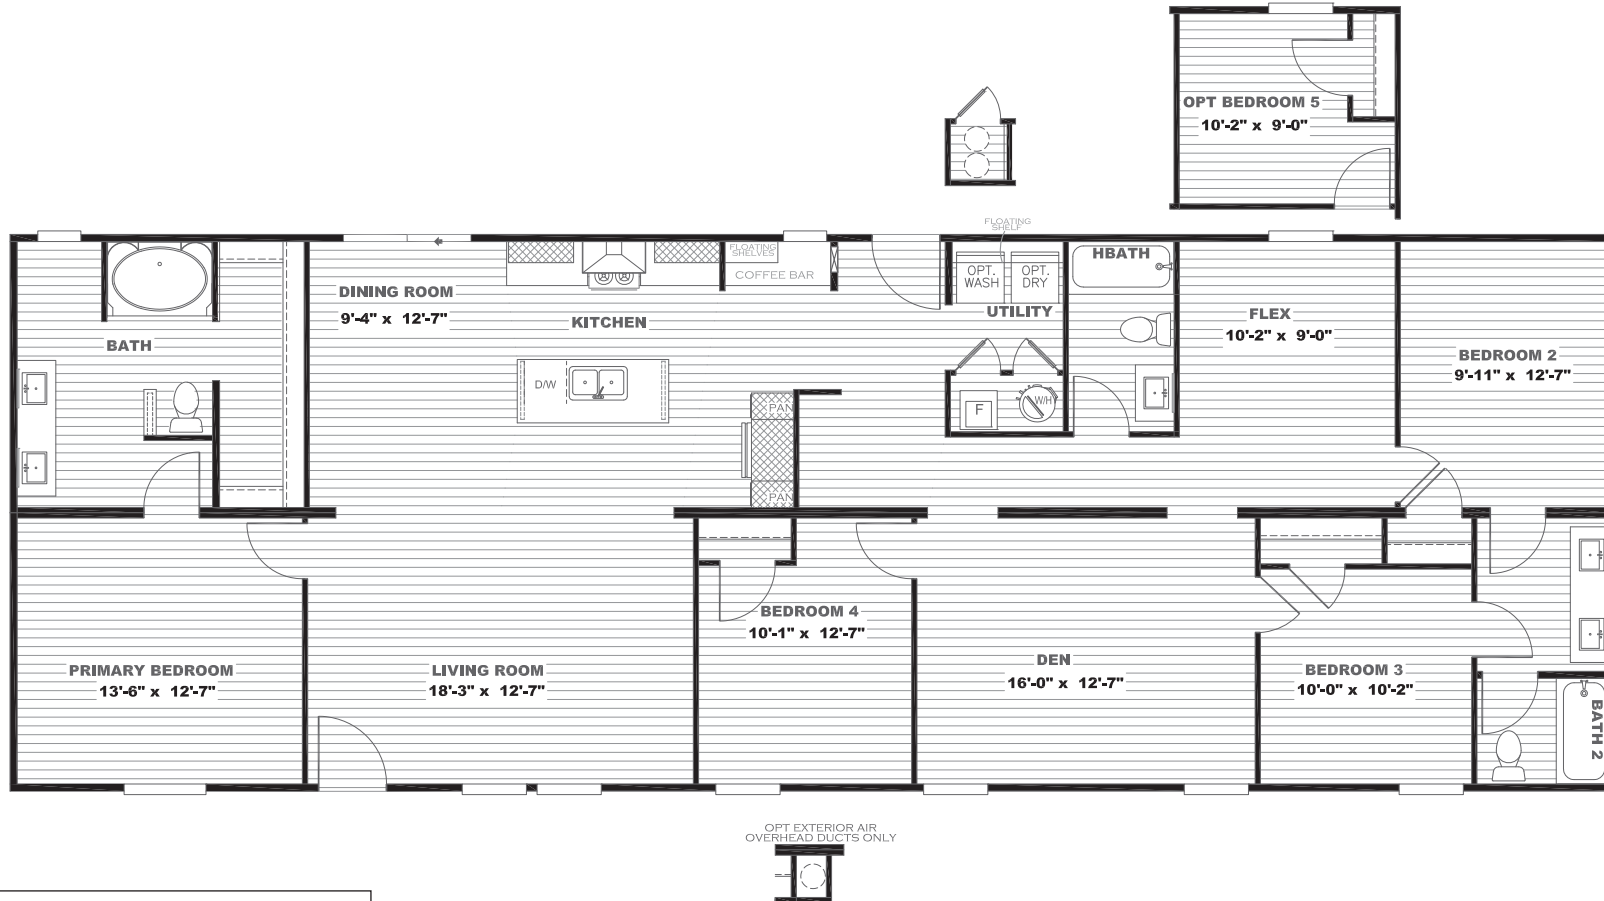

# Mariposa

Epic Series

2,128 SQ. FT. (Approximate) 4 Bedroom, 3 Bath

Last Updated: 6-15-23

**FACTORY SELECT HOMES**  
179 Highway 601 South  
Lugoff, SC 29078

SelectMobileHomes.com | 1-800-706-1701

**IMPORTANT:** Alta Cima Corp reserves the right to modify, cancel or substitute products or features of this event at any time without prior notice or obligation. Pictures and other promotional materials are representative and may depict or contain floor plans, square footages, elevations, options, upgrades, extra design features, decorations, floor coverings, specialty light fixtures, custom paint and wall coverings, window treatments, landscaping, sound and alarm systems, furnishings, appliances, and other designer/decorator features and amenities that are not included as part of the home and/or may not be available at all locations. Home, pricing and community information is subject to change, and homes to prior sale, at any time without notice or obligation. ©2020 Alta Cima Corp. All rights reserved.