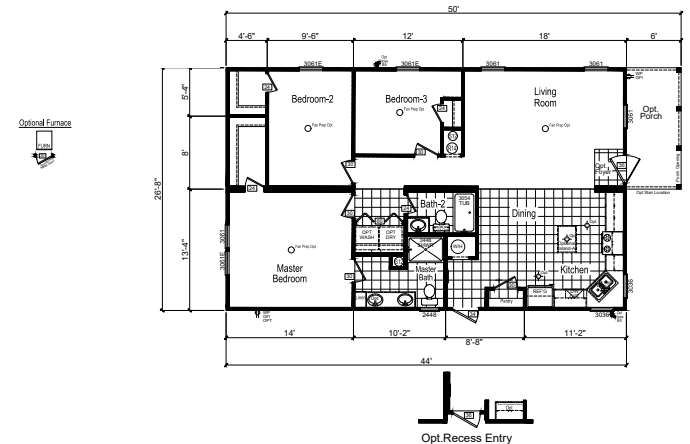

Maracas

Trinity Series

1,174 SQ. FT. (Approximate) 3 Bedrooms, 2 Baths

Last Updated: 12-2-20

(Optional Reversed Floor Plan Available)

FACTORY SELECT HOMES
179 Highway 601 South
Lugoff, SC 29078

SelectMobileHomes.com | 1-800-706-1701