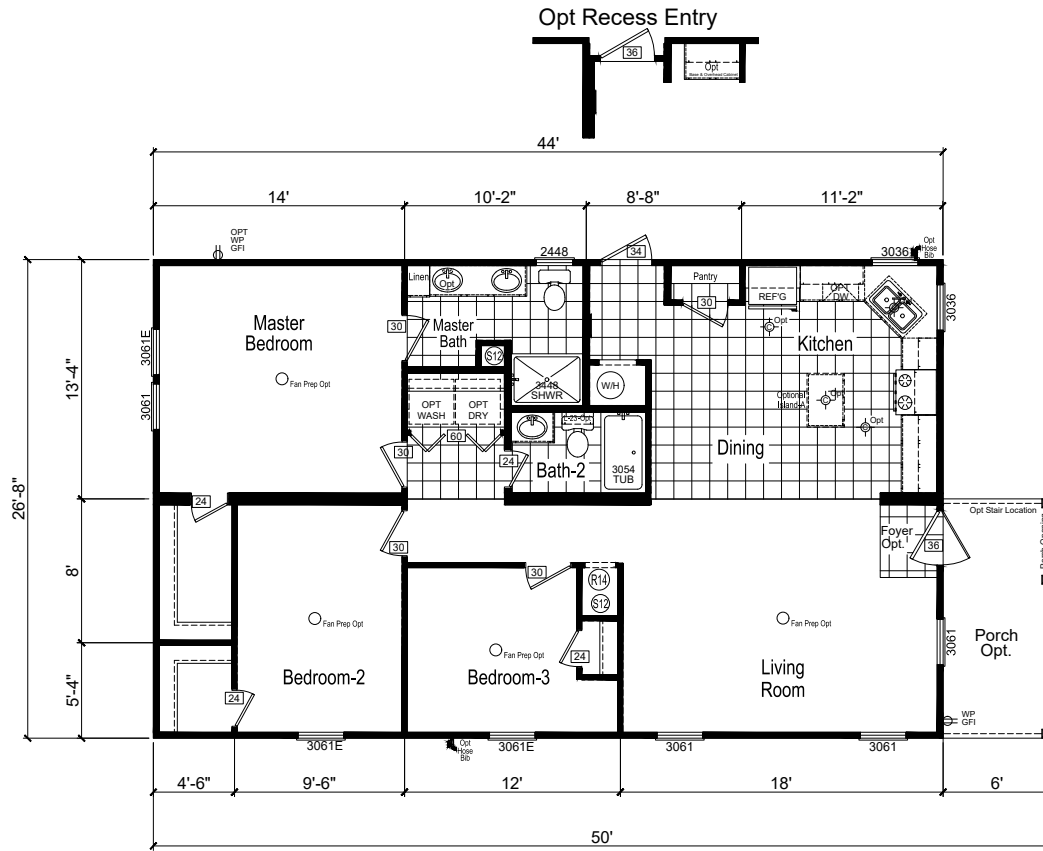

Maracas

Trinity Series

1,174 SQ. FT. (Approximate) 3 Bedrooms, 2 Baths

Last Updated: 12-2-20

(Optional Reversed Floor Plan Available)

FACTORY SELECT HOMES
179 Highway 601 South
Lugoff, SC 29078

SelectMobileHomes.com | 1-800-706-1701