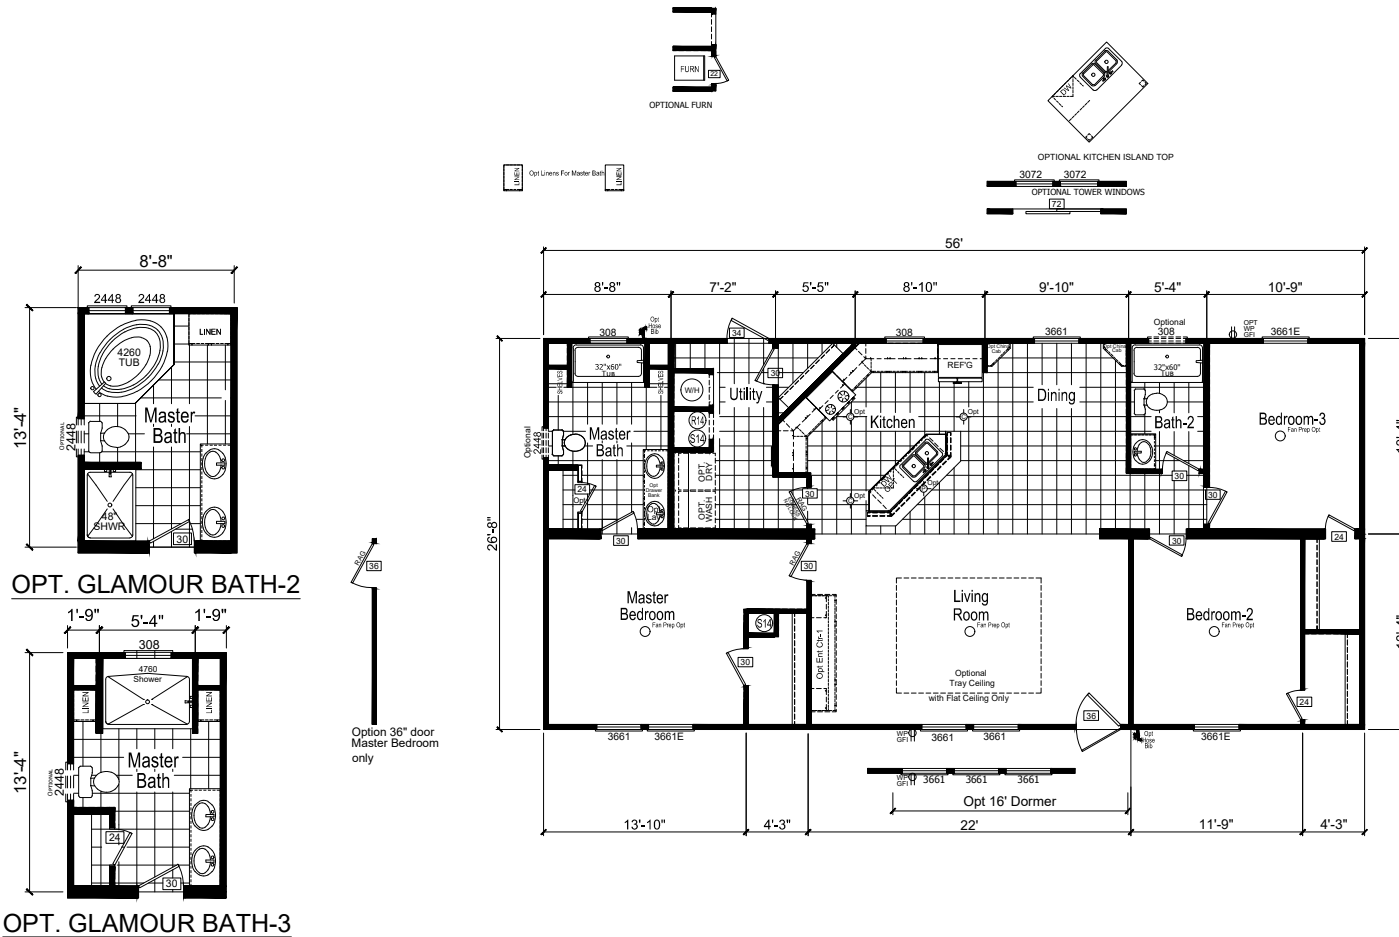

Kenwood

Crestpoint Series

1,494 SQ. FT. (Approximate) 3 Bedroom, 2 Bath

Last Updated: 12-7-20

FACTORY SELECT HOMES
179 Highway 601 South
Lugoff, SC 29078

SelectMobileHomes.com | 1-800-706-1701

IMPORTANT: Alta Cima Corp reserves the right to modify, cancel or substitute products or features of this event at any time without prior notice or obligation. Pictures and other promotional materials are representative and may depict or contain floor plans, square footages, elevations, options, upgrades, extra design features, decorations, floor coverings, specialty light fixtures, custom paint and wall coverings, window treatments, landscaping, sound and alarm systems, furnishings, appliances, and other designer/decorator features and amenities that are not included as part of the home and/or may not be available at all locations. Home, pricing and community information is subject to change, and homes to prior sale, at any time without notice or obligation. ©2020 Alta Cima Corp. All rights reserved.