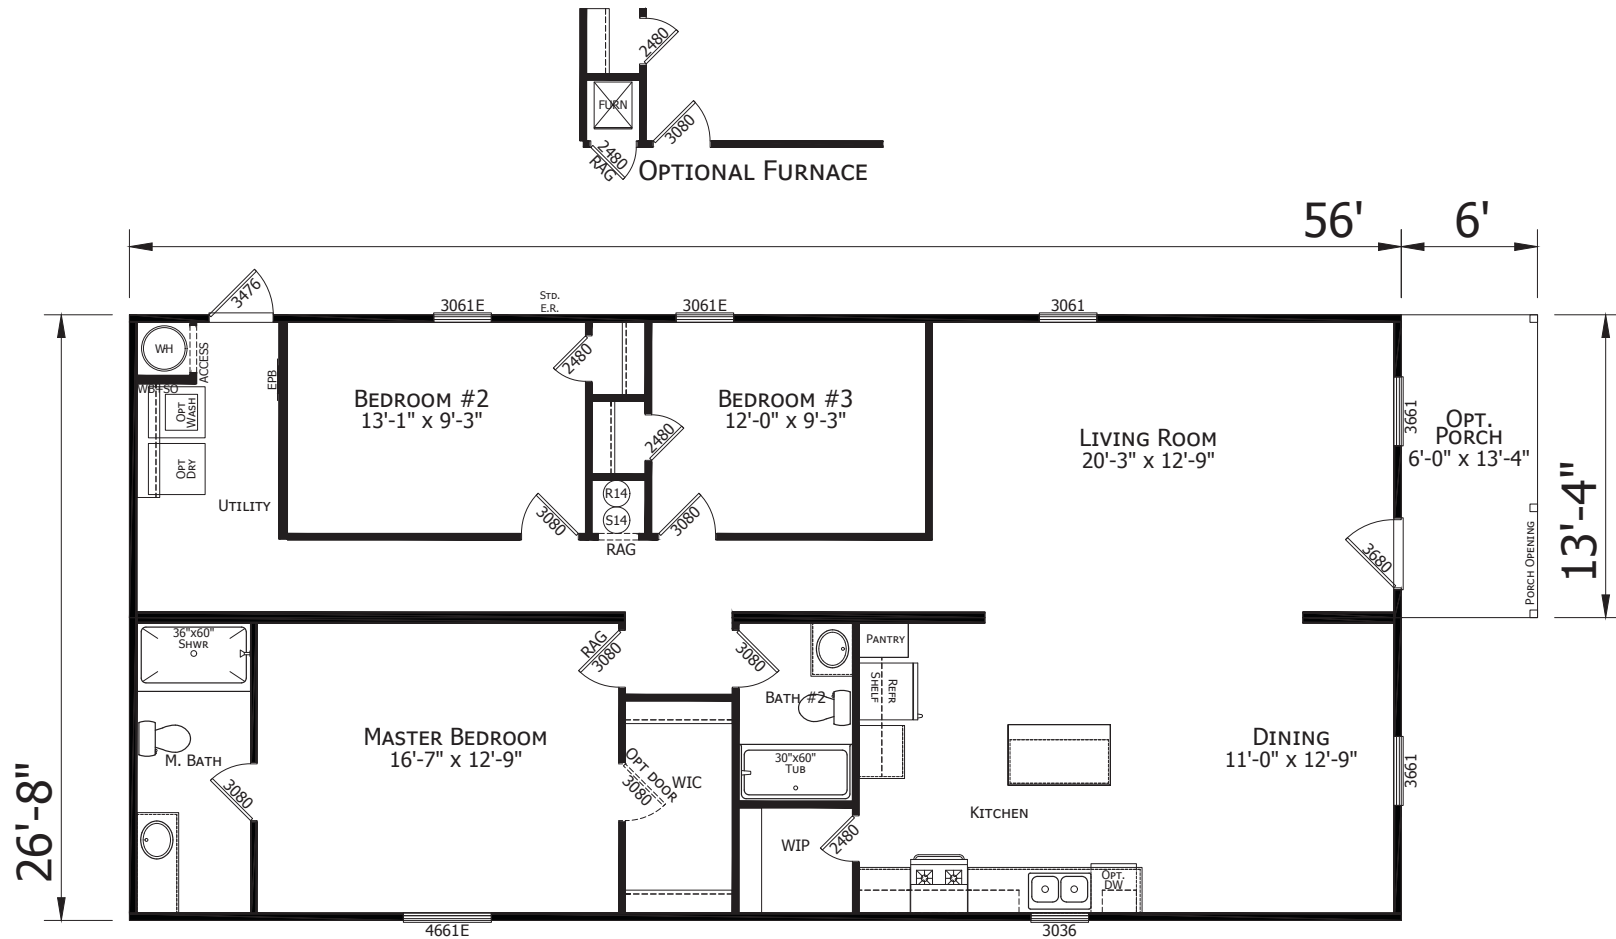

# Keeley

Lake Manor Series

1,493 SQ. FT. (Approximate) 3 Bedroom, 2 Bath

Last Updated: 1-9-23

**FACTORY SELECT HOMES**  
179 Highway 601 South  
Lugoff, SC 29078

SelectMobileHomes.com | 1-800-706-1701

**IMPORTANT:** Alta Cima Corp reserves the right to modify, cancel or substitute products or features of this event at any time without prior notice or obligation. Pictures and other promotional materials are representative and may depict or contain floor plans, square footages, elevations, options, upgrades, extra design features, decorations, floor coverings, specialty light fixtures, custom paint and wall coverings, window treatments, landscaping, sound and alarm systems, furnishings, appliances, and other designer/decorator features and amenities that are not included as part of the home and/or may not be available at all locations. Home, pricing and community information is subject to change, and homes to prior sale, at any time without notice or obligation. ©2020 Alta Cima Corp. All rights reserved.