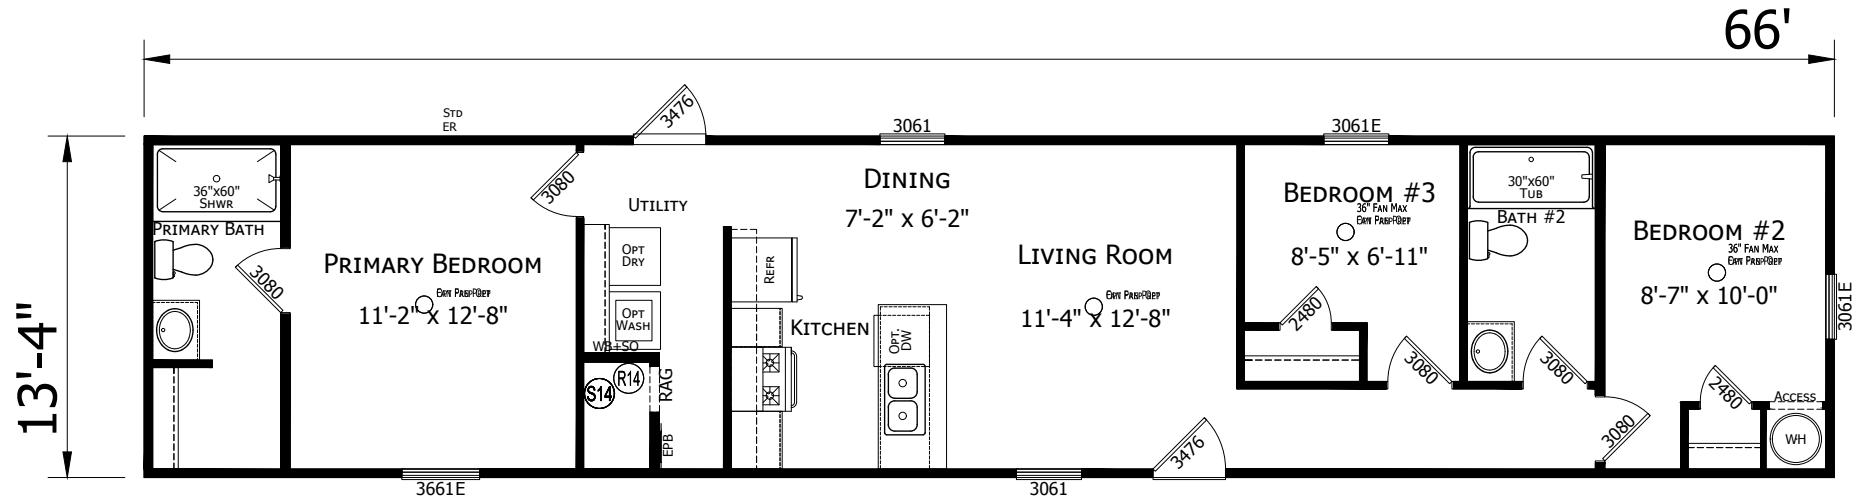

Janos

Prime Series

880 SQ. FT. (Approximate) 3 Bedroom, 2 Bath

Last Updated: 8-22-23

OPT. FURNACE

FACTORY SELECT HOMES
179 Highway 601 South
Lugoff, SC 29078

SelectMobileHomes.com | 1-800-706-1701

IMPORTANT: Alta Cima Corp reserves the right to modify, cancel or substitute products or features of this event at any time without prior notice or obligation. Pictures and other promotional materials are representative and may depict or contain floor plans, square footages, elevations, options, upgrades, extra design features, decorations, floor coverings, specialty light fixtures, custom paint and wall coverings, window treatments, landscaping, sound and alarm systems, furnishings, appliances, and other designer/decorator features and amenities that are not included as part of the home and/or may not be available at all locations. Home, pricing and community information is subject to change, and homes to prior sale, at any time without notice or obligation. ©2020 Alta Cima Corp. All rights reserved.