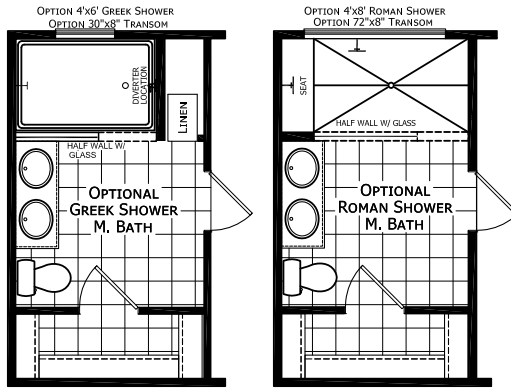

Irwinton

Dutch Elite Series

1,153 SQ. FT. (Approximate) 3 Bedroom, 2 Bath

Last Updated: 12-9-24

FACTORY SELECT HOMES

179 Highway 601 South
Lugoff, SC 29078

SelectMobileHomes.com | 1-800-706-1701

IMPORTANT: Alta Cima Corp reserves the right to modify, cancel or substitute products or features of this event at any time without prior notice or obligation. Pictures and other promotional materials are representative and may depict or contain floor plans, square footages, elevations, options, upgrades, extra design features, decorations, floor coverings, specialty light fixtures, custom paint and wall coverings, window treatments, landscaping, sound and alarm systems, furnishings, appliances, and other designer/decorator features and amenities that are not included as part of the home and/or may not be available at all locations. Home, pricing and community information is subject to change, and homes to prior sale, at any time without notice or obligation. ©2020 Alta Cima Corp. All rights reserved.