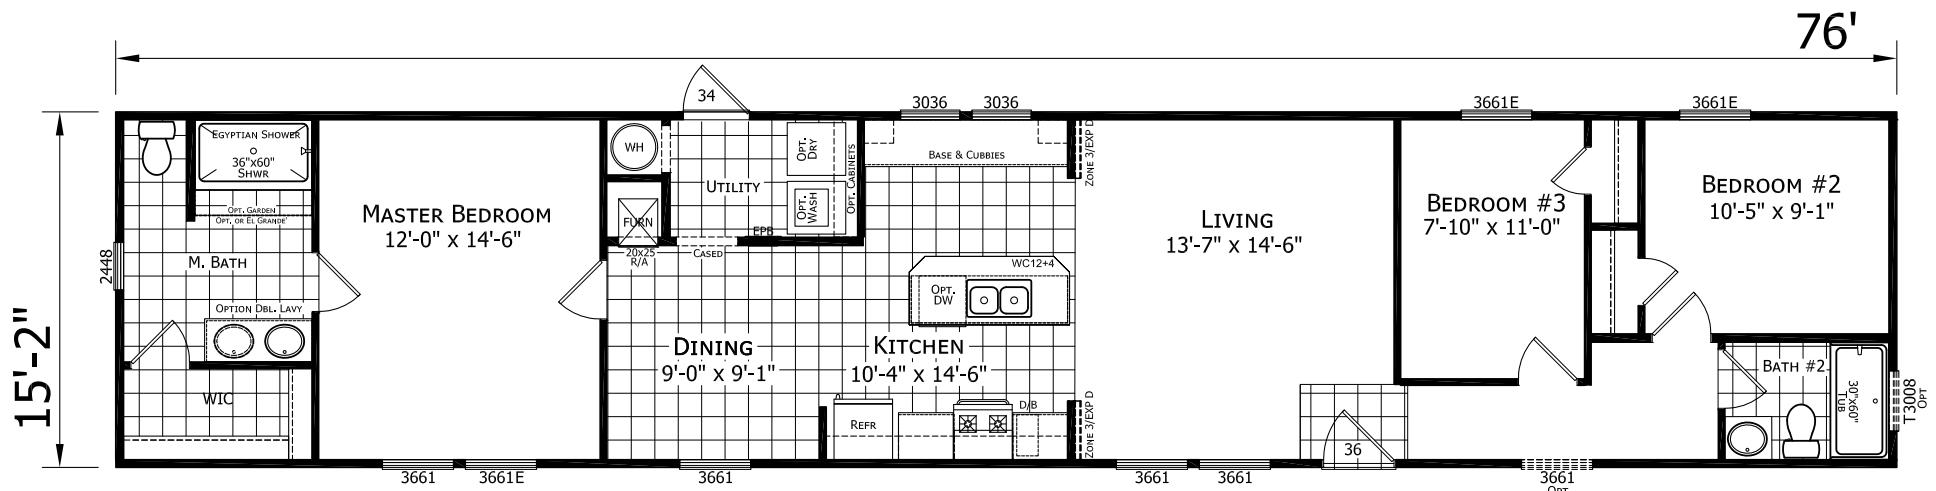

Irwinton

Dutch Elite Series

1,153 SQ. FT. (Approximate) 3 Bedroom, 2 Bath

Last Updated: 12-9-24

FACTORY SELECT HOMES

179 Highway 601 South
Lugoff, SC 29078

SelectMobileHomes.com | 1-800-706-1701

IMPORTANT: Alta Cima Corp reserves the right to modify, cancel or substitute products or features of this event at any time without prior notice or obligation. Pictures and other promotional materials are representative and may depict or contain floor plans, square footages, elevations, options, upgrades, extra design features, decorations, floor coverings, specialty light fixtures, custom paint and wall coverings, window treatments, landscaping, sound and alarm systems, furnishings, appliances, and other designer/decorator features and amenities that are not included as part of the home and/or may not be available at all locations. Home, pricing and community information is subject to change, and homes to prior sale, at any time without notice or obligation. ©2020 Alta Cima Corp. All rights reserved.