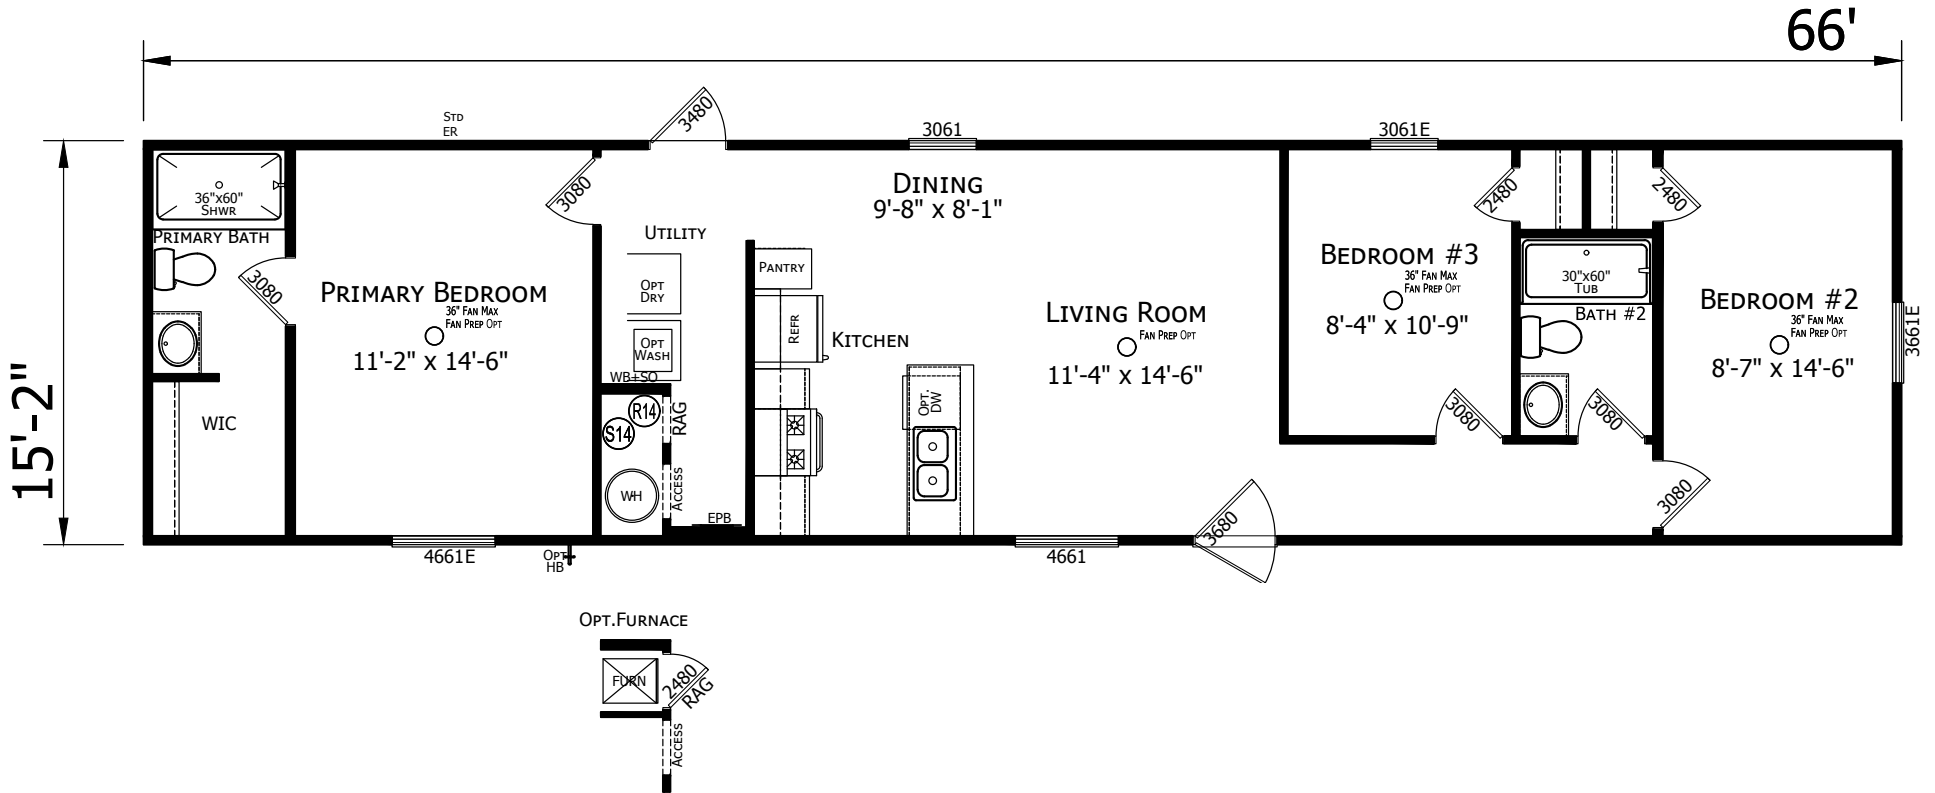

# Hilliard

Lake Manor Series

1,001 SQ. FT. (Approximate) 3 Bedroom, 2 Bath

Last Updated: 6-6-24

**FACTORY SELECT HOMES**  
179 Highway 601 South  
Lugoff, SC 29078

**SelectMobileHomes.com | 1-800-706-1701**