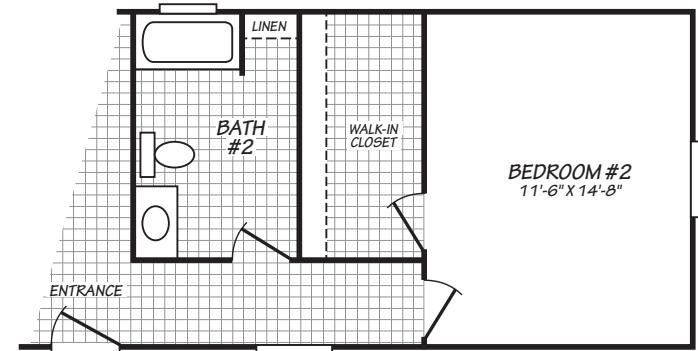

Greeleyville

Keystone Series

1,140 SQ. FT. (Approximate) 3 Bedroom, 2 Bath

Last Updated: 6-17-22

OPT. 2 BEDROOM

FACTORY SELECT HOMES
179 Highway 601 South
Lugoff, SC 29078

SelectMobileHomes.com | 1-800-706-1701