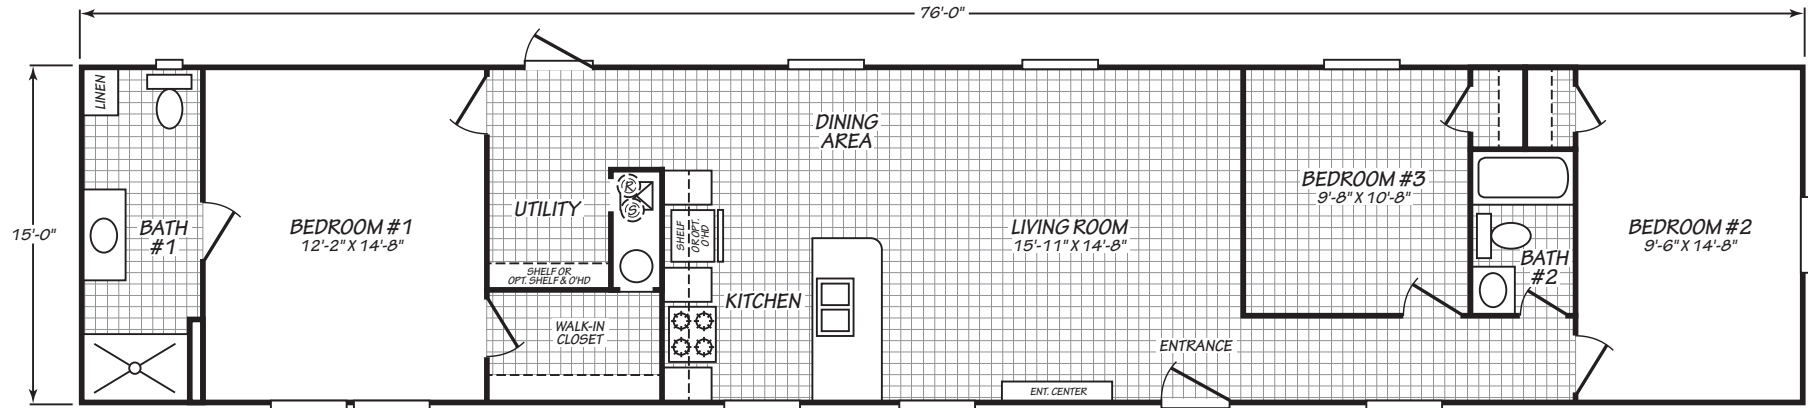

Greeleyville

Keystone Series

1,140 SQ. FT. (Approximate) 3 Bedroom, 2 Bath

Last Updated: 6-17-22

OPT. 2 BEDROOM

FACTORY SELECT HOMES
179 Highway 601 South
Lugoff, SC 29078

SelectMobileHomes.com | 1-800-706-1701