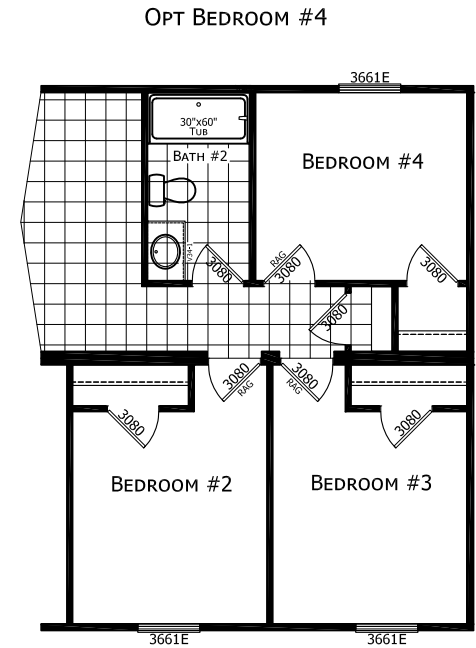

Goshen

Dutch Elite Series

1,387 SQ. FT. (Approximate) 3 Bedroom, 2 Bath

Last Updated: 12-9-24

FACTORY SELECT HOMES

179 Highway 601 South
Lugoff, SC 29078

SelectMobileHomes.com | 1-800-706-1701

IMPORTANT: Alta Cima Corp reserves the right to modify, cancel or substitute products or features of this event at any time without prior notice or obligation. Pictures and other promotional materials are representative and may depict or contain floor plans, square footages, elevations, options, upgrades, extra design features, decorations, floor coverings, specialty light fixtures, custom paint and wall coverings, window treatments, landscaping, sound and alarm systems, furnishings, appliances, and other designer/decorator features and amenities that are not included as part of the home and/or may not be available at all locations. Home, pricing and community information is subject to change, and homes to prior sale, at any time without notice or obligation. ©2020 Alta Cima Corp. All rights reserved.