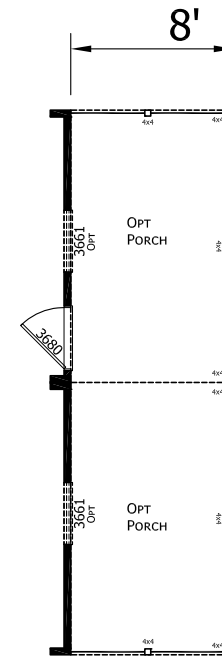

Goshen

Dutch Elite Series

1,387 SQ. FT. (Approximate) 3 Bedroom, 2 Bath

Last Updated: 12-9-24

FACTORY SELECT HOMES

179 Highway 601 South
Lugoff, SC 29078

SelectMobileHomes.com | 1-800-706-1701

IMPORTANT: Alta Cima Corp reserves the right to modify, cancel or substitute products or features of this event at any time without prior notice or obligation. Pictures and other promotional materials are representative and may depict or contain floor plans, square footages, elevations, options, upgrades, extra design features, decorations, floor coverings, specialty light fixtures, custom paint and wall coverings, window treatments, landscaping, sound and alarm systems, furnishings, appliances, and other designer/decorator features and amenities that are not included as part of the home and/or may not be available at all locations. Home, pricing and community information is subject to change, and homes to prior sale, at any time without notice or obligation. ©2020 Alta Cima Corp. All rights reserved.