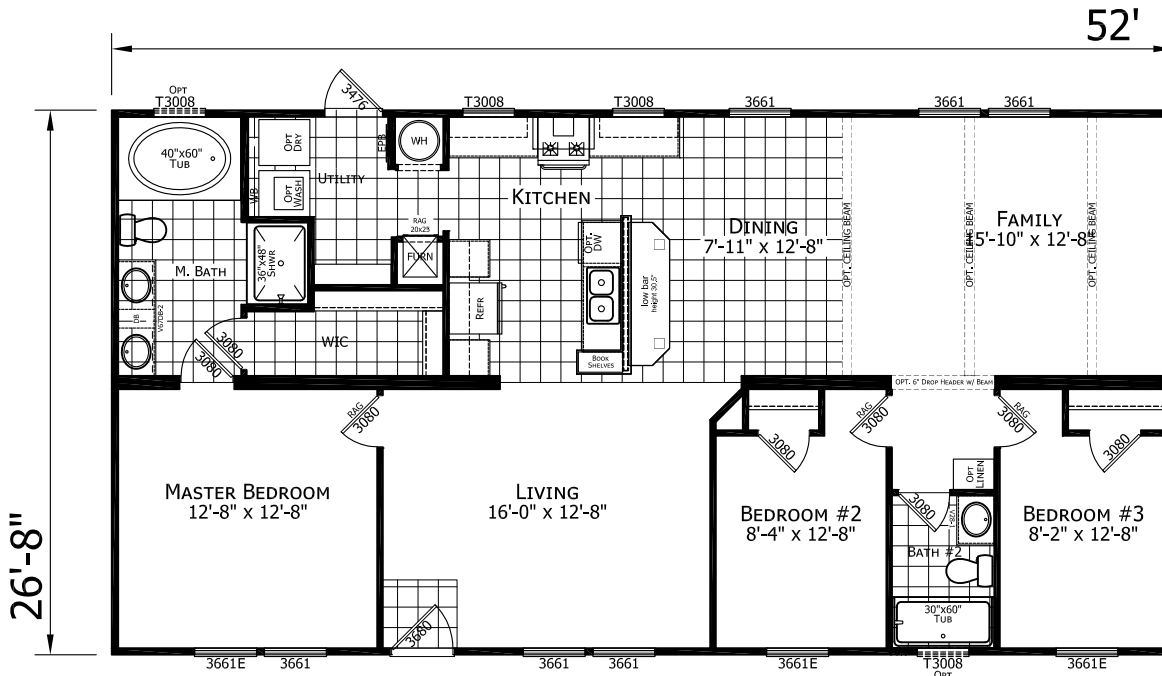

Goshen

Dutch Elite Series

1,387 SQ. FT. (Approximate) 3 Bedroom, 2 Bath

Last Updated: 12-9-24

FACTORY SELECT HOMES

179 Highway 601 South
Lugoff, SC 29078

SelectMobileHomes.com | 1-800-706-1701

IMPORTANT: Alta Cima Corp reserves the right to modify, cancel or substitute products or features of this event at any time without prior notice or obligation. Pictures and other promotional materials are representative and may depict or contain floor plans, square footages, elevations, options, upgrades, extra design features, decorations, floor coverings, specialty light fixtures, custom paint and wall coverings, window treatments, landscaping, sound and alarm systems, furnishings, appliances, and other designer/decorator features and amenities that are not included as part of the home and/or may not be available at all locations. Home, pricing and community information is subject to change, and homes to prior sale, at any time without notice or obligation. ©2020 Alta Cima Corp. All rights reserved.