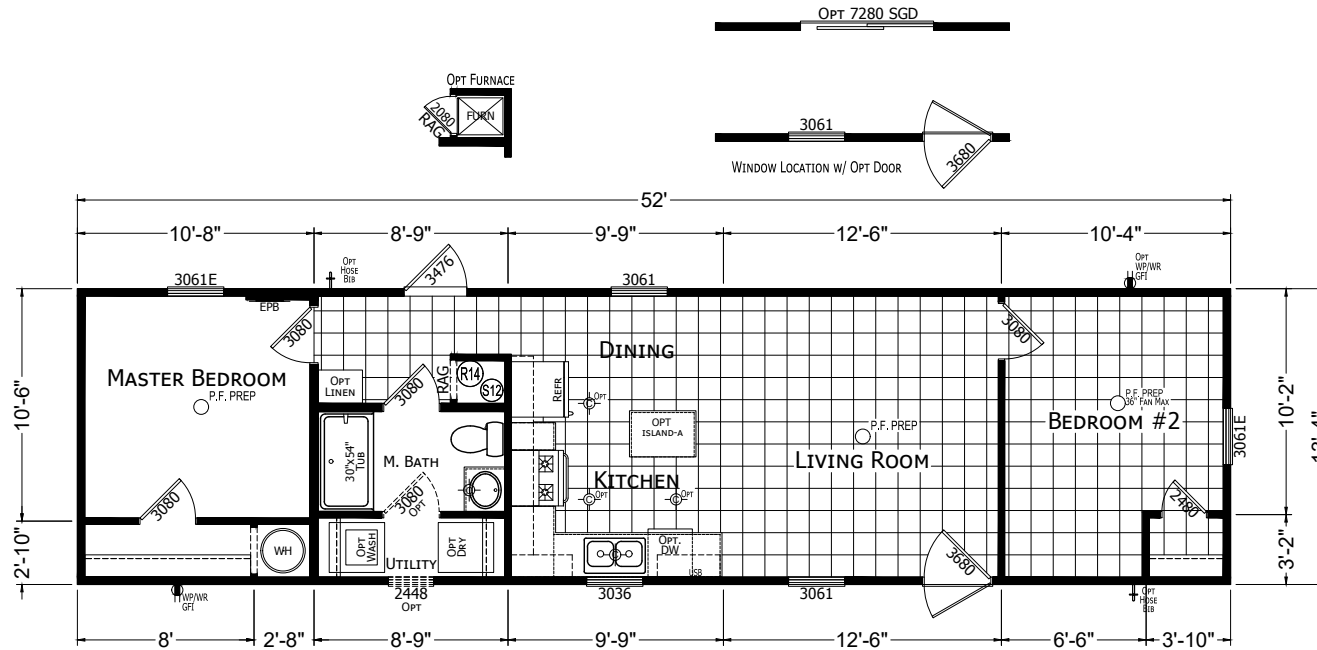

Golden

Trinity Series

693 SQ. FT. (Approximate) 2 Bedrooms, 1 Bath

Last Updated: 3-4-24

Note: Room Sizes Include Wall Dimensions And Are Not Indicative of True Net Dimensions

FACTORY SELECT HOMES
 179 Highway 601 South
 Lugoff, SC 29078