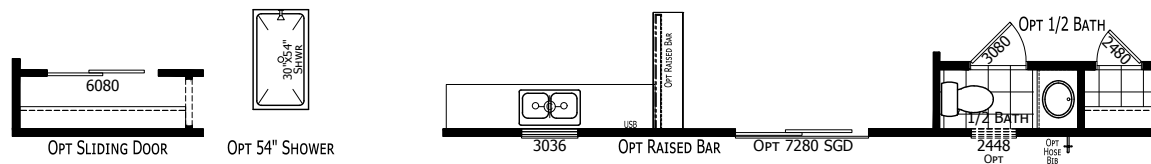

Golden

Trinity Series

693 SQ. FT. (Approximate) 2 Bedrooms, 1 Bath

Last Updated: 3-4-24

Note: Room Sizes Include Wall Dimensions And Are Not Indicative of True Net Dimensions

FACTORY SELECT HOMES
 179 Highway 601 South
 Lugoff, SC 29078