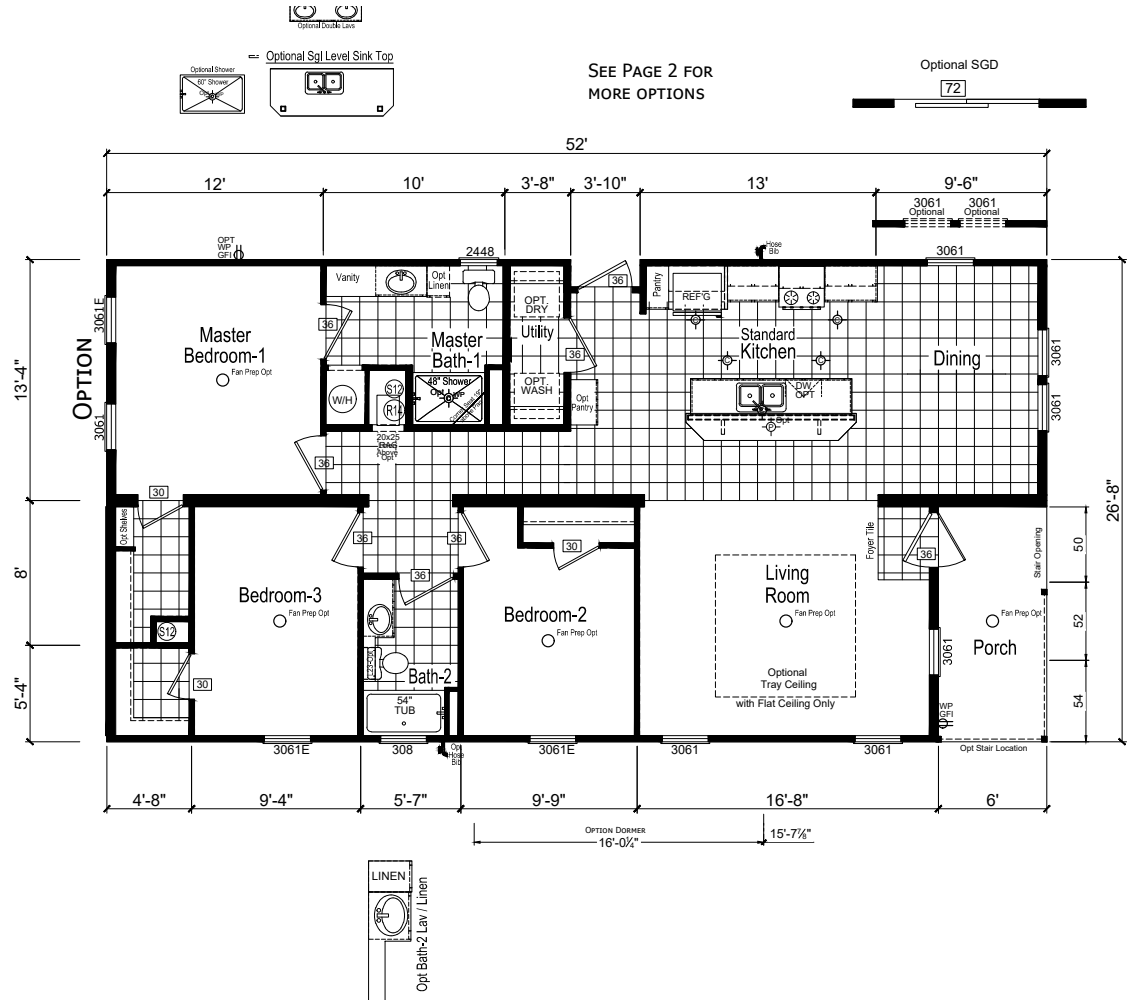

Francisco

Homes of Merit Community Series

1,387 SQ. FT. (Approximate) 3 Bedroom, 2 Bath

Last Updated: 12-4-20

(Optional Reversed Floor Plan Available)

OPTION 8' PORCH

FACTORY SELECT HOMES
179 Highway 601 South
Lugoff, SC 29078