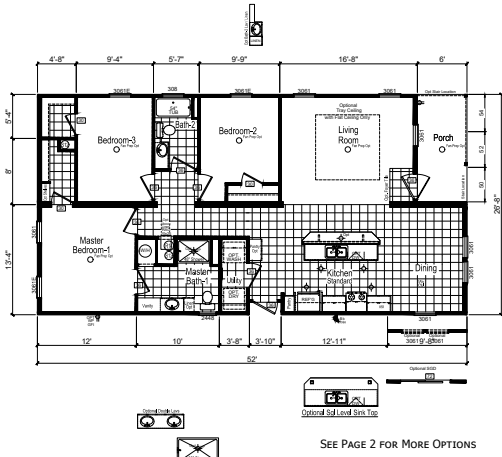

Francisco

Homes of Merit Community Series

1,387 SQ. FT. (Approximate) 3 Bedroom, 2 Bath

Last Updated: 12-4-20

(Optional Reversed Floor Plan Available)

OPTION 8' PORCH

FACTORY SELECT HOMES
179 Highway 601 South
Lugoff, SC 29078