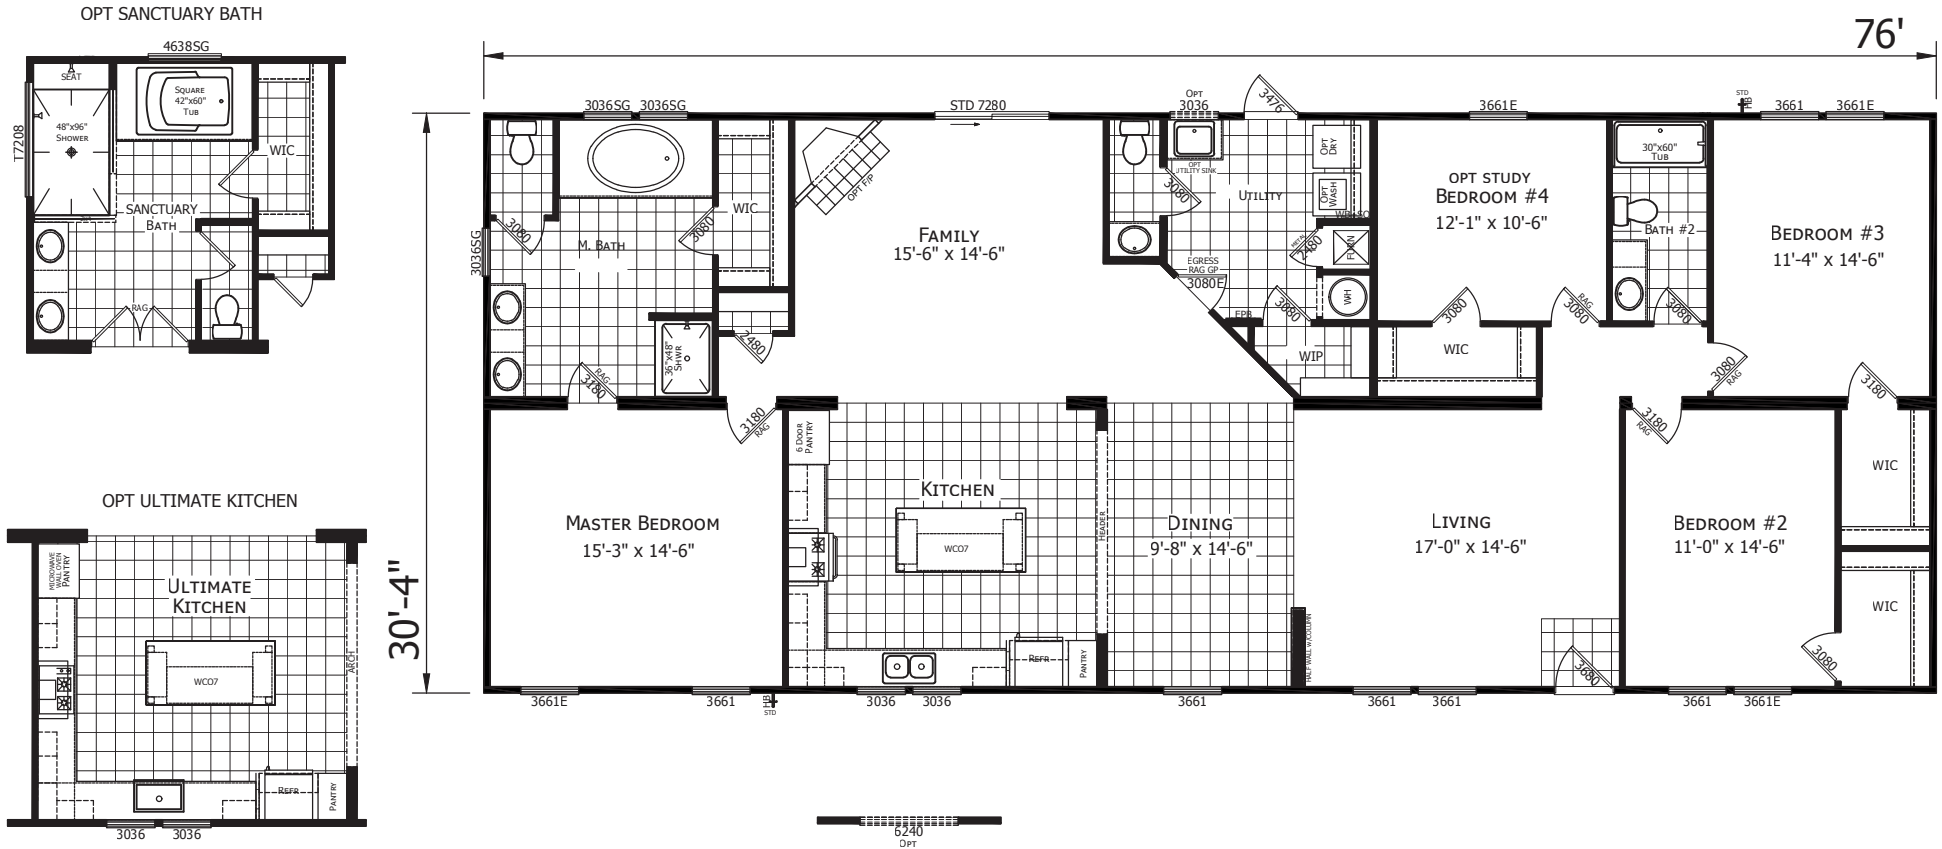

Edisto

Dutch Elite Series

2,305 SQ. FT. (Approximate) 3 Bedroom, 2 Bath

Last Updated: 12-9-24

FACTORY SELECT HOMES

179 Highway 601 South
Lugoff, SC 29078

SelectMobileHomes.com | 1-800-706-1701

IMPORTANT: Alta Cima Corp reserves the right to modify, cancel or substitute products or features of this event at any time without prior notice or obligation. Pictures and other promotional materials are representative and may depict or contain floor plans, square footages, elevations, options, upgrades, extra design features, decorations, floor coverings, specialty light fixtures, custom paint and wall coverings, window treatments, landscaping, sound and alarm systems, furnishings, appliances, and other designer/decorator features and amenities that are not included as part of the home and/or may not be available at all locations. Home, pricing and community information is subject to change, and homes to prior sale, at any time without notice or obligation. ©2020 Alta Cima Corp. All rights reserved.