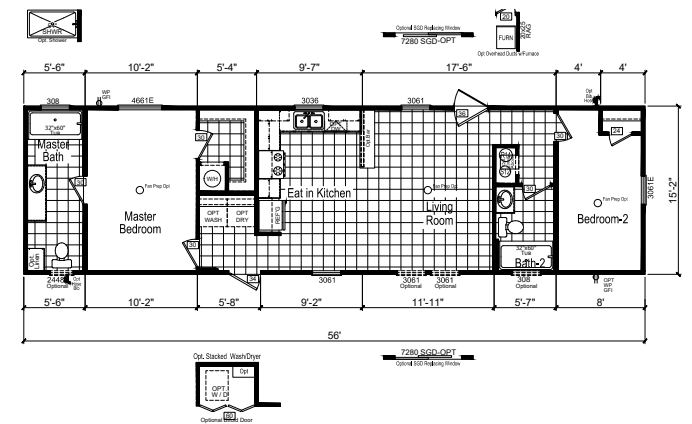

### 849 SQ. FT. (Approximate) 2 Bedrooms, 2 Baths

Last Updated: 12-2-20

(Optional Reversed Floor Plan Available)

**FACTORY SELECT HOMES**  
179 Highway 601 South  
Lugoff, SC 29078

SelectMobileHomes.com | 1-800-706-1701