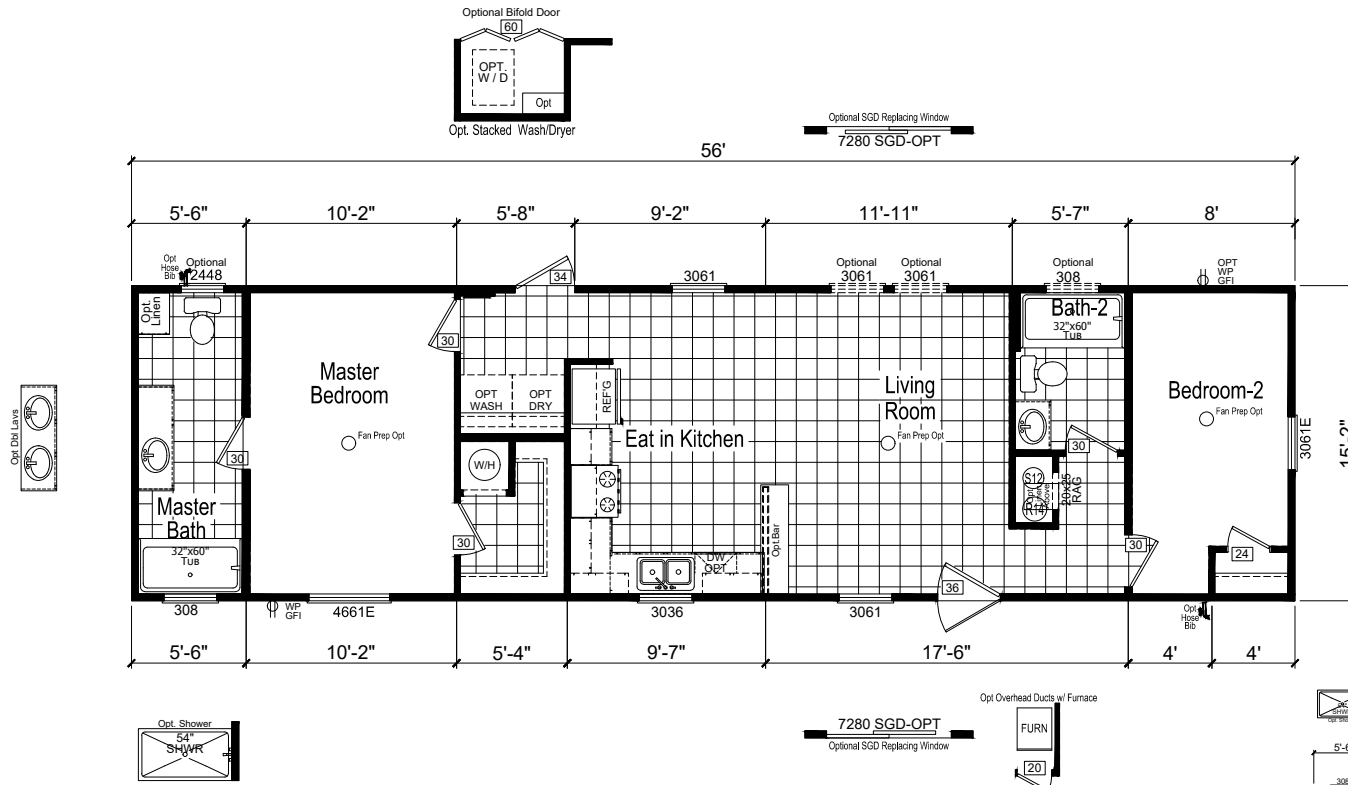

### 849 SQ. FT. (Approximate) 2 Bedrooms, 2 Baths

Last Updated: 12-2-20

(Optional Reversed Floor Plan Available)

**FACTORY SELECT HOMES**  
179 Highway 601 South  
Lugoff, SC 29078

SelectMobileHomes.com | 1-800-706-1701