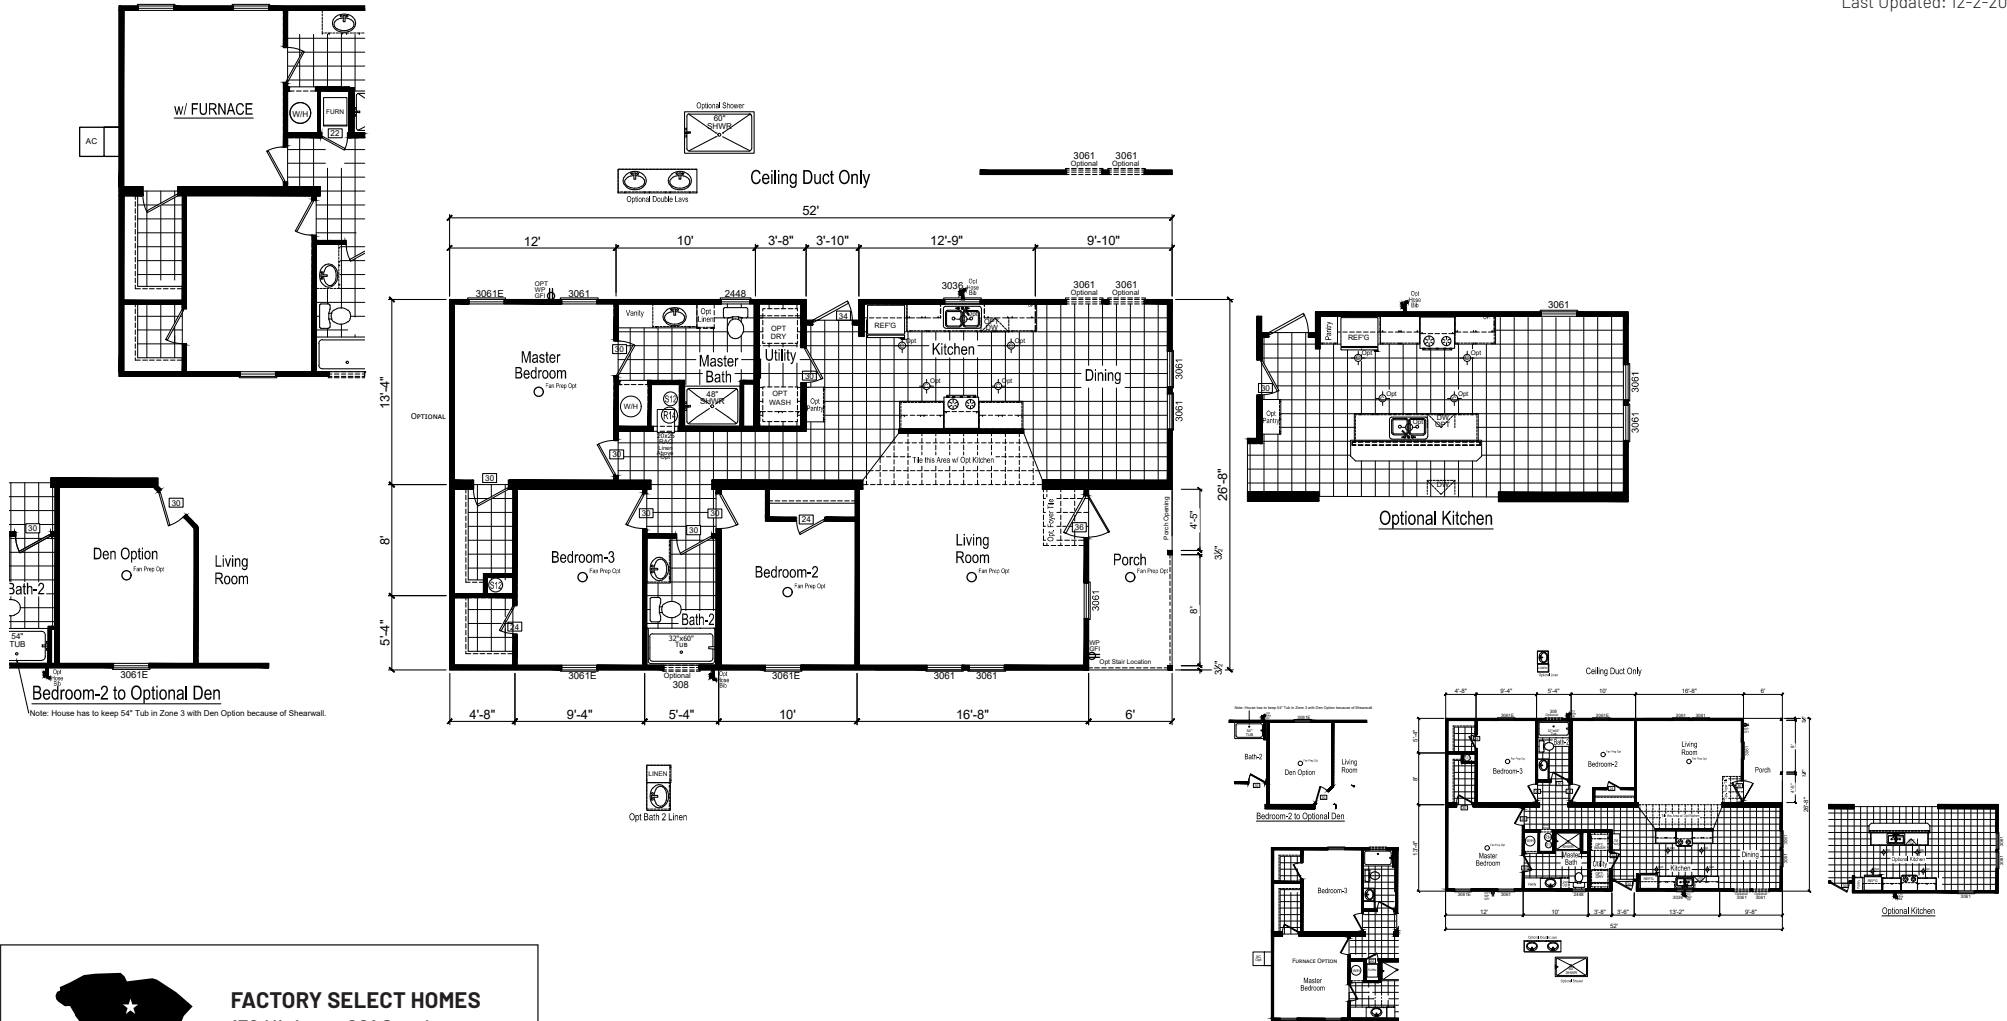

# Delmas

Trinity Series

1,387 SQ. FT. (Approximate) 3 Bedrooms, 2 Baths

Last Updated: 12-2-20

**FACTORY SELECT HOMES**  
 179 Highway 601 South  
 Lugoff, SC 29078

SelectMobileHomes.com | 1-800-706-1701

**IMPORTANT:** Alta Cima Corp reserves the right to modify, cancel or substitute products or features of this event at any time without prior notice or obligation. Pictures and other promotional materials are representative and may depict or contain floor plans, square footages, elevations, options, upgrades, extra design features, decorations, floor coverings, specialty light fixtures, custom paint and wall coverings, window treatments, landscaping, sound and alarm systems, furnishings, appliances, and other designer/decorator features and amenities that are not included as part of the home and/or may not be available at all locations. Home, pricing and community information is subject to change, and homes to prior sale, at any time without notice or obligation. ©2020 Alta Cima Corp. All rights reserved.