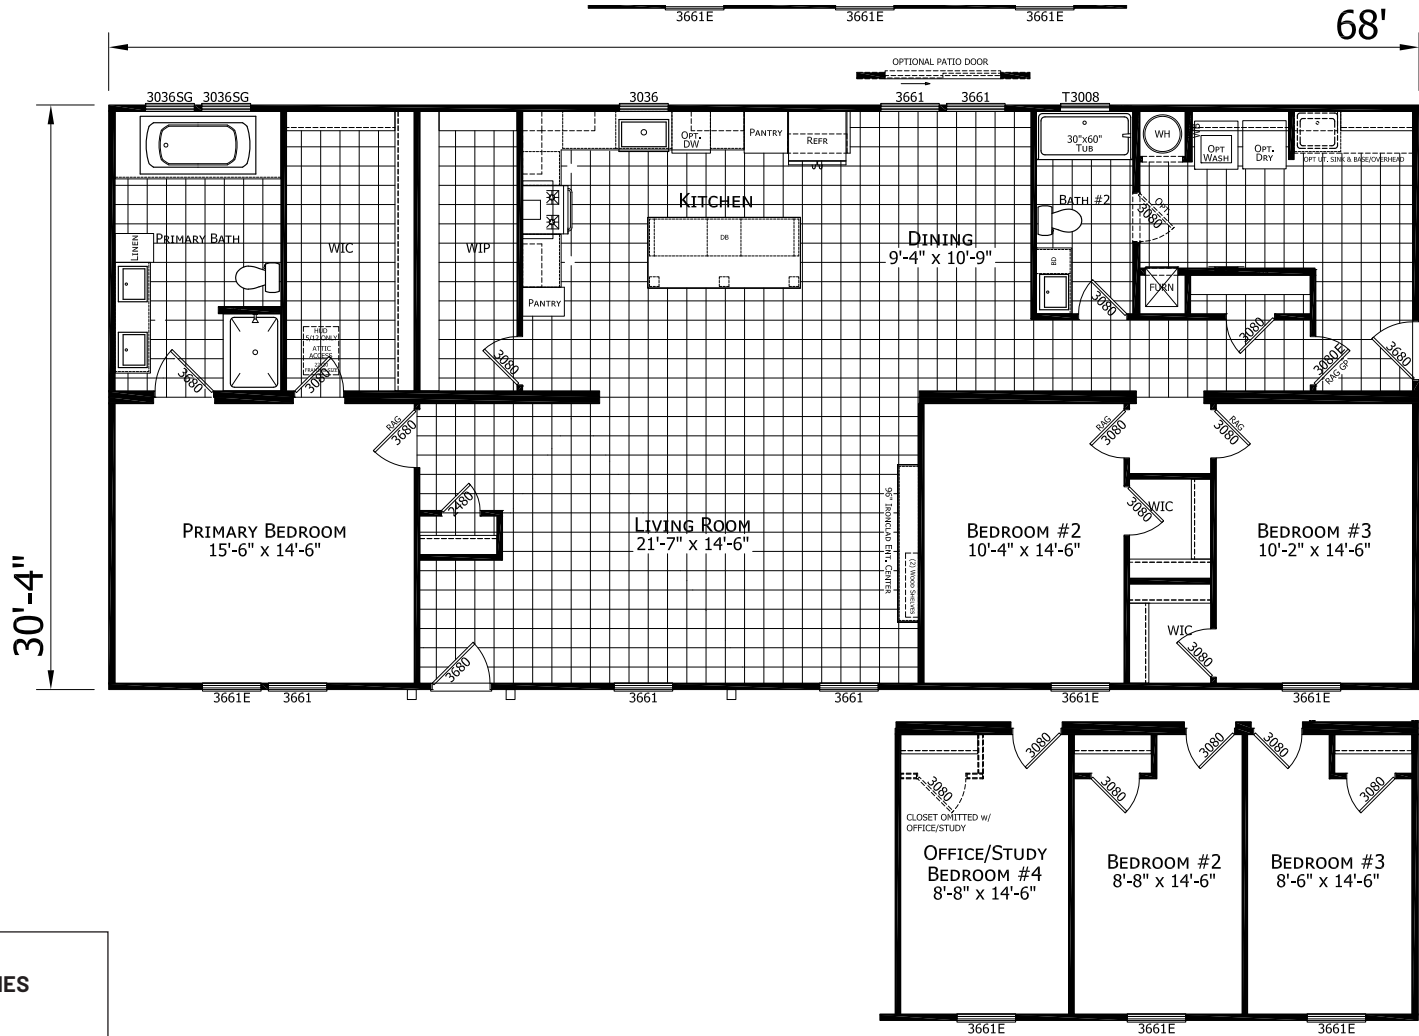

Cristo

Ironclad Series

2,062 SQ. FT. (Approximate) 3 Bedroom, 2 Bath

Last Updated: 11-12-24

FACTORY SELECT HOMES

179 Highway 601 South
Lugoff, SC 29078

MIRRORED FLOOR PLAN OPTION AVAILABLE, CONTACT A HOUSING CONSULTANT FOR MORE INFORMATION.