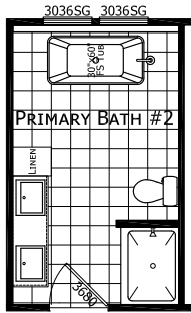

Cristo

Ironclad Series

2,062 SQ. FT. (Approximate) 3 Bedroom, 2 Bath

Last Updated: 11-12-24

FACTORY SELECT HOMES

179 Highway 601 South
Lugoff, SC 29078

MIRRORED FLOOR PLAN OPTION AVAILABLE, CONTACT A HOUSING CONSULTANT FOR MORE INFORMATION.