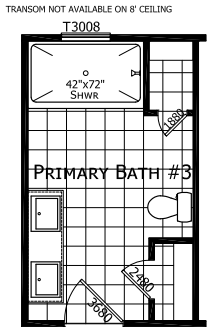

Cristo

Ironclad Series

2,062 SQ. FT. (Approximate) 3 Bedroom, 2 Bath

Last Updated: 11-12-24

FACTORY SELECT HOMES

179 Highway 601 South
Lugoff, SC 29078

MIRRORED FLOOR PLAN OPTION AVAILABLE, CONTACT A HOUSING CONSULTANT FOR MORE INFORMATION.