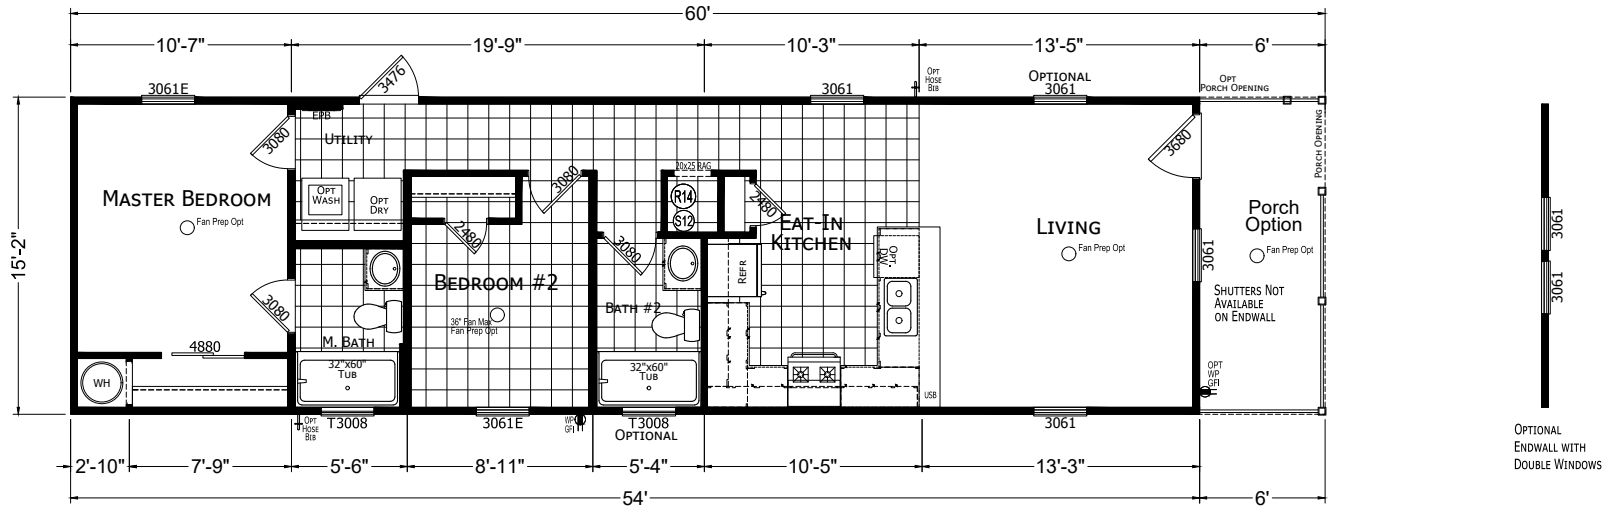

# Boscobel

Trinity Series

819 SQ. FT. (Approximate) 2 Bedroom, 2 Baths

Last Updated: 2-22-23

NOTE: OPT DOOR OR SGD REQUIRED WITH OPT ENDWALL

NOTE: WHEN OPT ENDWALL IS USE OPT SGDOOR OR OPT DOOR LOCATION IS REQUIRED