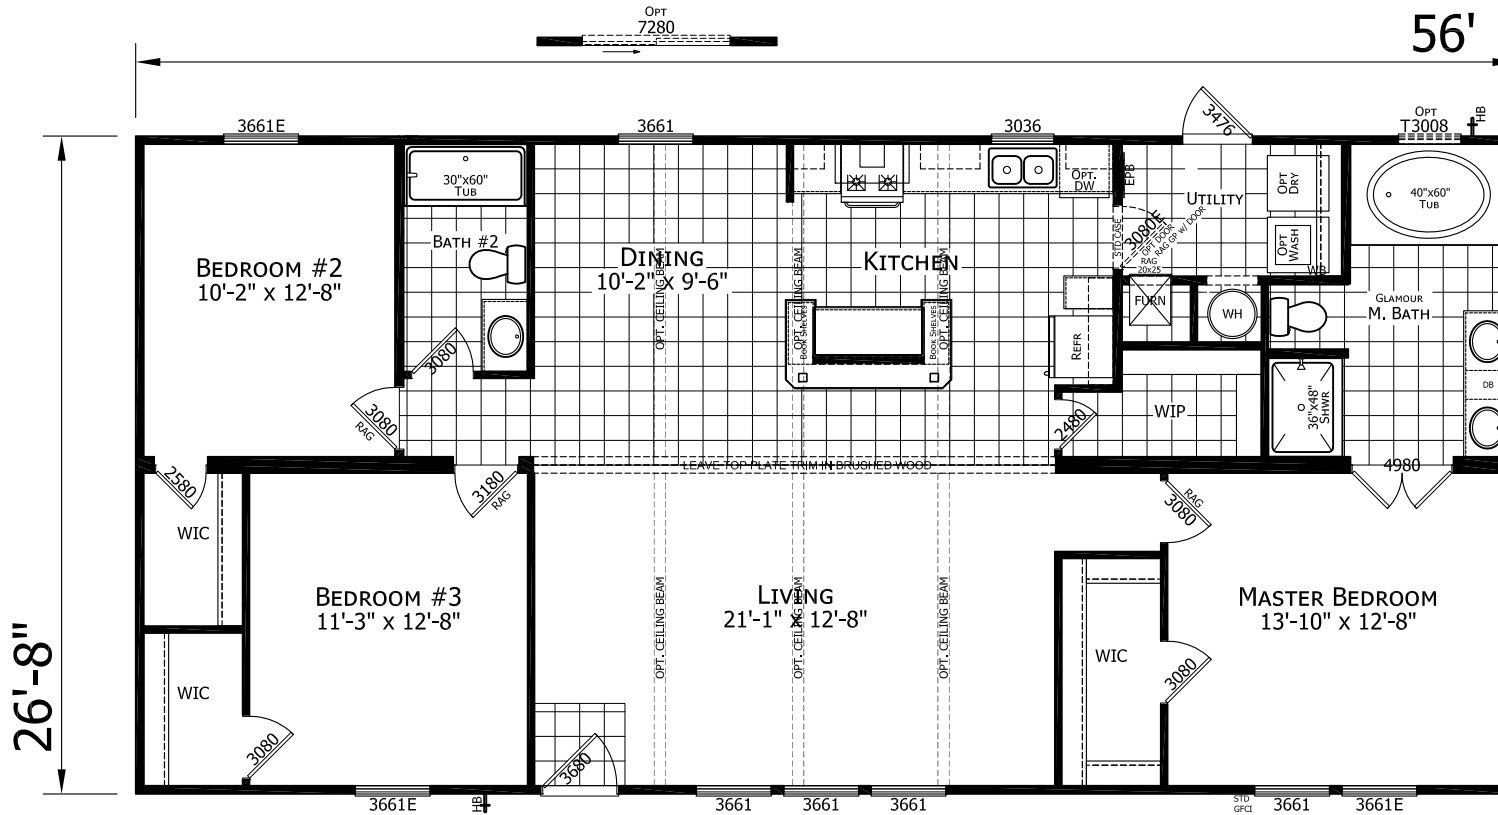

Blakely

Dutch Elite Series

1,493 SQ. FT. (Approximate) 3 Bedroom, 2 Bath

Last Updated: 12-9-24

OPT. GREEK SHOWER BATH

FACTORY SELECT HOMES

179 Highway 601 South
Lugoff, SC 29078

SelectMobileHomes.com | 1-800-706-1701