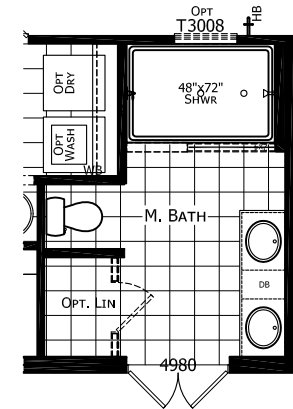

Blakely

Dutch Elite Series

1,493 SQ. FT. (Approximate) 3 Bedroom, 2 Bath

Last Updated: 12-9-24

OPT. GREEK SHOWER BATH

FACTORY SELECT HOMES

179 Highway 601 South
Lugoff, SC 29078

SelectMobileHomes.com | 1-800-706-1701