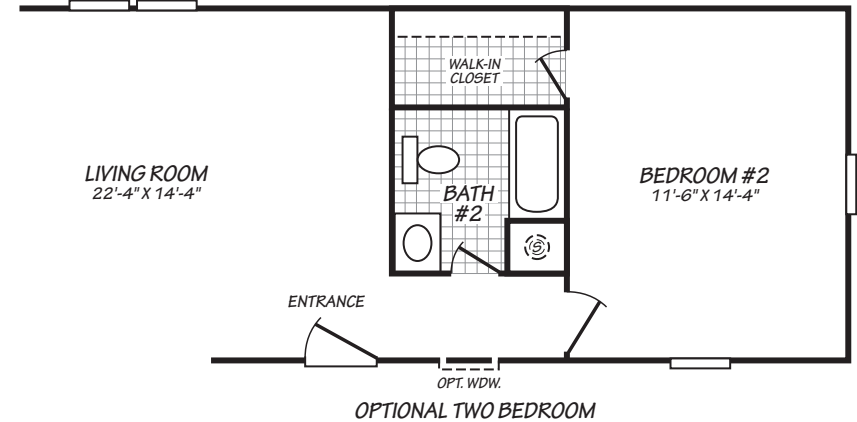

Berea

Westfield Classic Series

1,140 SQ. FT. (Approximate) 3 Bedroom, 2 Bath

Last Updated: 12-7-20

FACTORY SELECT HOMES
179 Highway 601 South
Lugoff, SC 29078

SelectMobileHomes.com | 1-800-706-1701

IMPORTANT: Alta Cima Corp reserves the right to modify, cancel or substitute products or features of this event at any time without prior notice or obligation. Pictures and other promotional materials are representative and may depict or contain floor plans, square footages, elevations, options, upgrades, extra design features, decorations, floor coverings, specialty light fixtures, custom paint and wall coverings, window treatments, landscaping, sound and alarm systems, furnishings, appliances, and other designer/decorator features and amenities that are not included as part of the home and/or may not be available at all locations. Home, pricing and community information is subject to change, and homes to prior sale, at any time without notice or obligation. ©2020 Alta Cima Corp. All rights reserved.