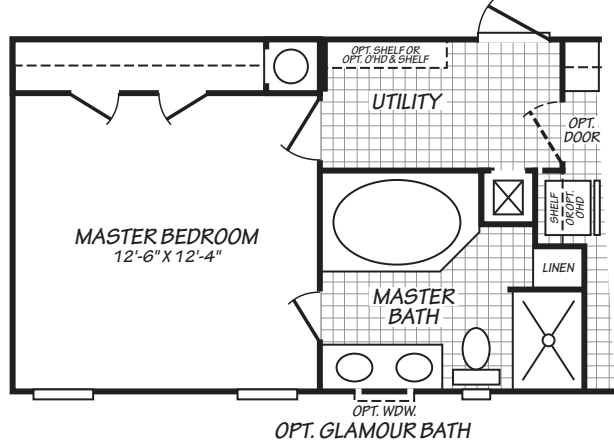

Berea

Westfield Classic Series

1,140 SQ. FT. (Approximate) 3 Bedroom, 2 Bath

Last Updated: 12-7-20

FACTORY SELECT HOMES
179 Highway 601 South
Lugoff, SC 29078

SelectMobileHomes.com | 1-800-706-1701

IMPORTANT: Alta Cima Corp reserves the right to modify, cancel or substitute products or features of this event at any time without prior notice or obligation. Pictures and other promotional materials are representative and may depict or contain floor plans, square footages, elevations, options, upgrades, extra design features, decorations, floor coverings, specialty light fixtures, custom paint and wall coverings, window treatments, landscaping, sound and alarm systems, furnishings, appliances, and other designer/decorator features and amenities that are not included as part of the home and/or may not be available at all locations. Home, pricing and community information is subject to change, and homes to prior sale, at any time without notice or obligation. ©2020 Alta Cima Corp. All rights reserved.