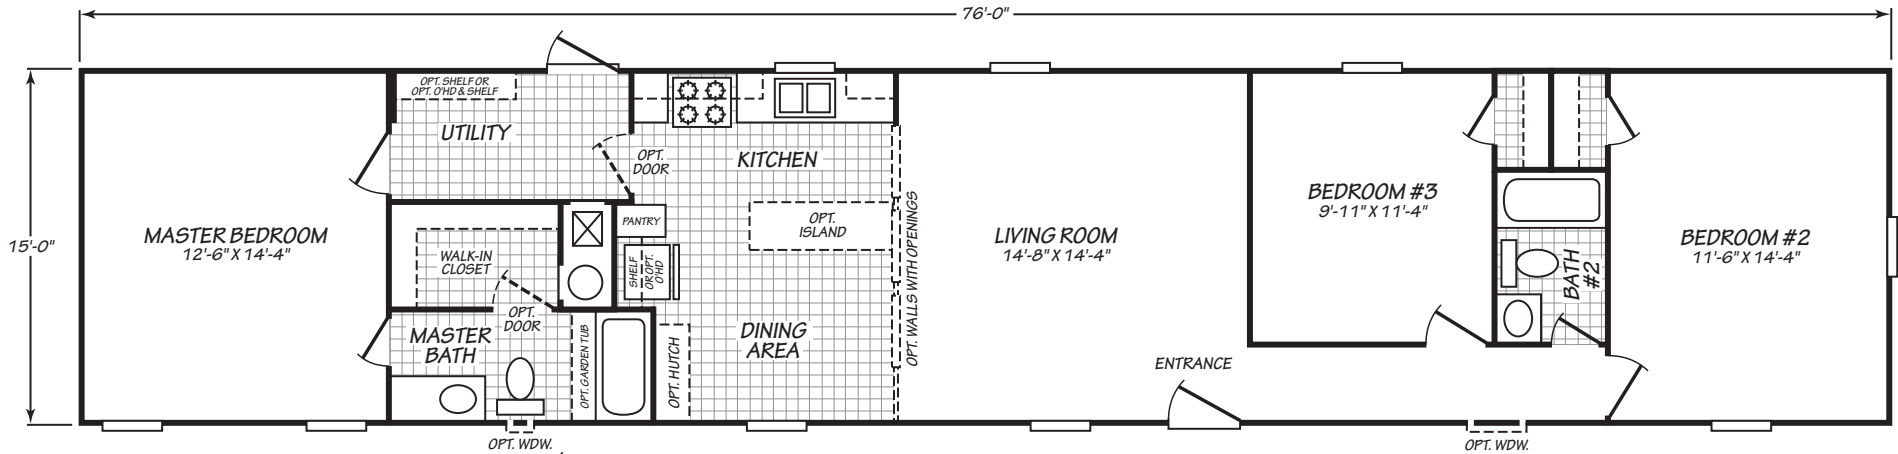

Berea

Westfield Classic Series

1,140 SQ. FT. (Approximate) 3 Bedroom, 2 Bath

Last Updated: 12-7-20

FACTORY SELECT HOMES
179 Highway 601 South
Lugoff, SC 29078

SelectMobileHomes.com | 1-800-706-1701

IMPORTANT: Alta Cima Corp reserves the right to modify, cancel or substitute products or features of this event at any time without prior notice or obligation. Pictures and other promotional materials are representative and may depict or contain floor plans, square footages, elevations, options, upgrades, extra design features, decorations, floor coverings, specialty light fixtures, custom paint and wall coverings, window treatments, landscaping, sound and alarm systems, furnishings, appliances, and other designer/decorator features and amenities that are not included as part of the home and/or may not be available at all locations. Home, pricing and community information is subject to change, and homes to prior sale, at any time without notice or obligation. ©2020 Alta Cima Corp. All rights reserved.